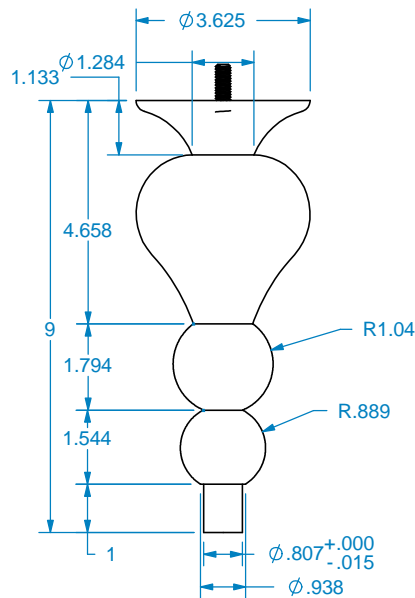

WOOD TURNING
SHOWN WITHOUT
METAL FERRULE