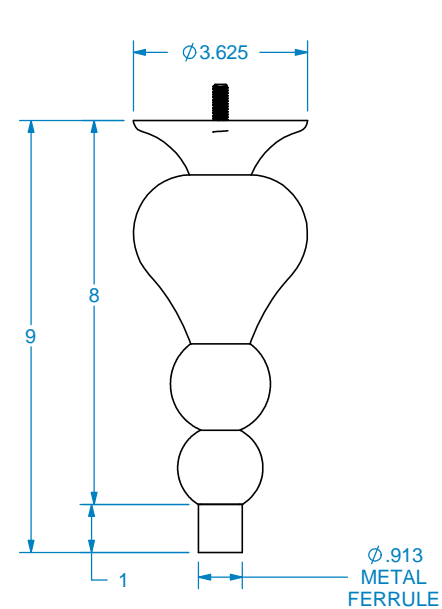

WOOD TURNING
SHOWN WITHOUT
METAL FERRULE