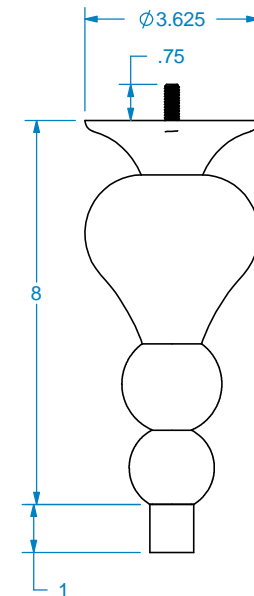

WOOD TURNING
SHOWN WITHOUT
METAL FERRULE