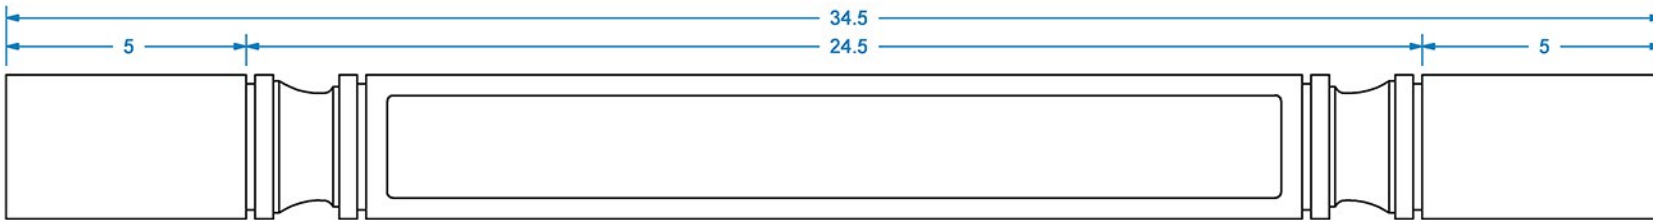

QUICK REFERENCE FOR BUNGALOW ISLAND COLUMNS

PLAIN - 01510228-1

BASILICA - 01250102-1

ABBEY - 01250101-1

TUDOR - 01250103-1

SECTION A-A

REVISION HISTORY		
REV	REV DATE	DESCRIPTION

TOLERANCES	
WIDTH	± .03125"
THICKNESS	± .03125"
LENGTH	± .0625"
ANGULAR	± x.x°
PROFILE	± x.xxx"
Use General Tolerances Unless Noted	

TITLE: PLAIN BUNGALOW ISLAND COLUMN	
NOMINAL SIZE 3" X 3" X 34.5"	
DWG #: 01510228-1	REV: A
DATE: 10/14/2017	SCALE: 1:4