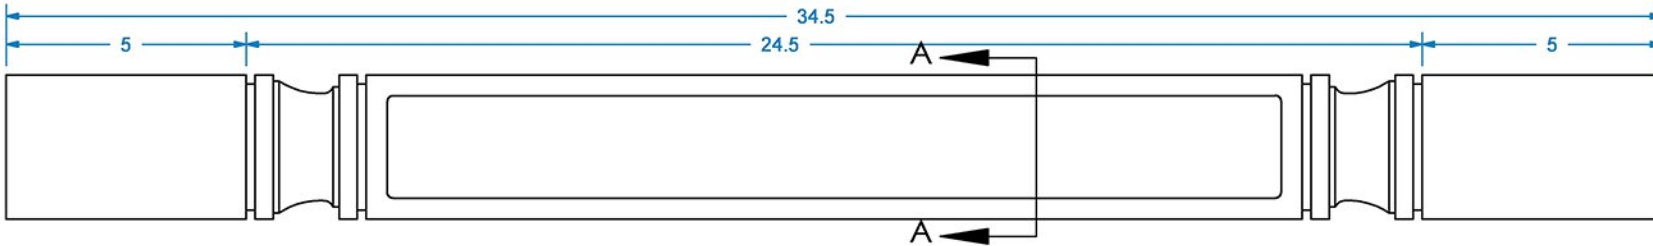

QUICK REFERENCE FOR BUNGALOW ISLAND COLUMNS

PLAIN - 01510228-1

BASILICA - 01250102-1

ABBEY - 01250101-1

TUDOR - 01250103-1

SECTION A-A

REVISION HISTORY		
REV	REV DATE	DESCRIPTION

TOLERANCES	
WIDTH	± .03125"
THICKNESS	± .03125"
LENGTH	± .0625"
ANGULAR	± x.x°
PROFILE	± x.xxx"
Use General Tolerances Unless Noted	

TITLE: PLAIN BUNGALOW ISLAND COLUMN	
NOMINAL SIZE 3" X 3" X 34.5"	
DWG #: 01510228-1	REV: A
DATE: 10/14/2017	SCALE: 1:4