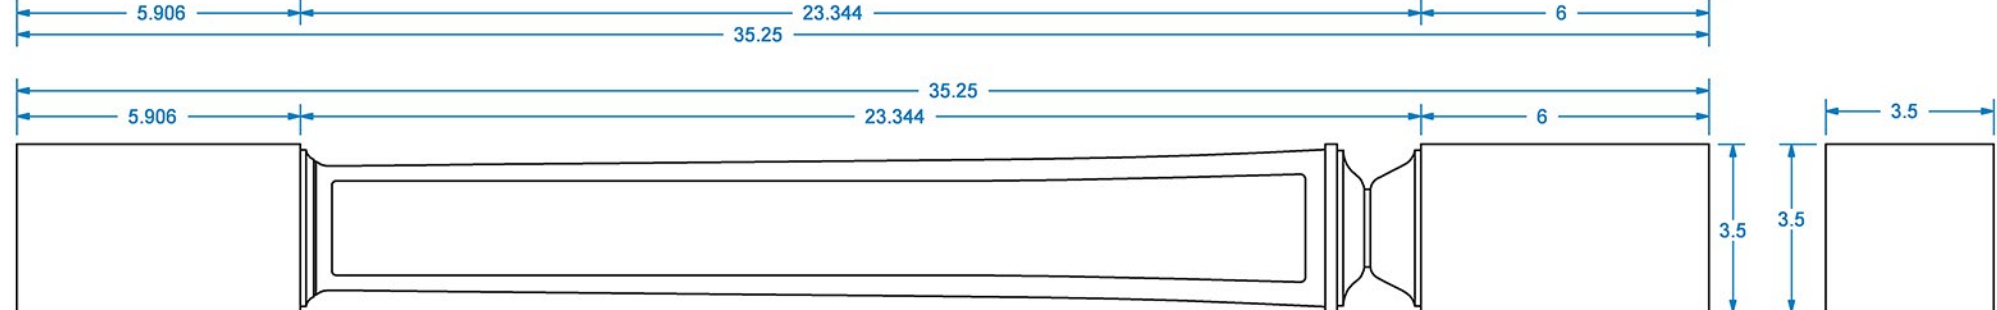

QUICK REFERENCE FOR NOUVEAU ISLAND COLUMNS

PLAIN - 01250210-1

BASILICA - 01250212-1

ABBEY - 01250211-1

TUDOR - 01250213-1

REVISION HISTORY			TOLERANCES	
REV	REV DATE	DESCRIPTION	WIDTH	± .03125"
			THICKNESS	± .03125"
			LENGTH	± .0625"
			ANGULAR	± x.x°
			PROFILE	± x.xxx"
			Use General Tolerances Unless Noted	

MATERIALS AND FINISHES
 PLEASE VISIT OUR WEBSITE FOR A COMPLETE LIST.
www.brownwoodinc.com
 1-800-328-5858

NOTES: ADDITIONAL SPECIES AVAILABLE

Do not scale. Use dimensions only. All dimensions are in inches unless noted

TITLE: PLAIN NOUVEAU ISLAND COLUMN	
NOMINAL SIZE 3.5" X 3.5" X 35.25"	
DWG #: 01250210-1	REV: A
DATE: 10/17/2017	SCALE: 1:4