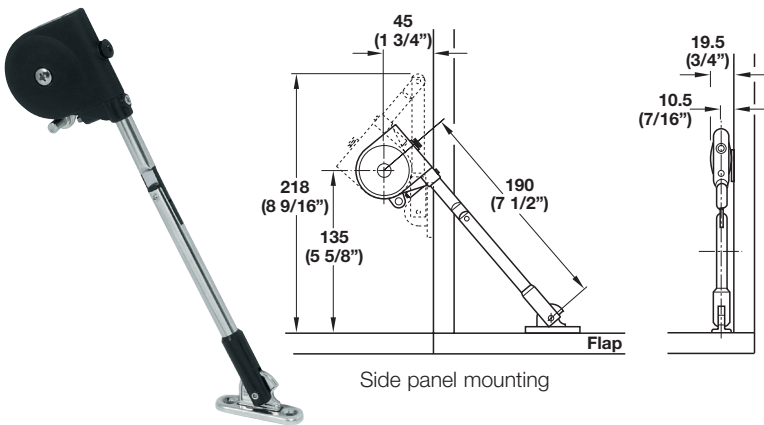

- With Soft & Silent feature
- Reversible, can be installed left or right

soft&silent)))

Short Arm Flap Stay

- For small height door applications
- Built-in catch holds the door closed
- No magnetic catch required
- Can be used with piano, butt, or flap hinges

Material: Plastic, Steel

Color/Finish	Item No.
black/nickel-plated	365.30.330

Supplied With
Mounting screws

Flap Stay

- With speed-mount bracket

Material: Plastic, Steel

Color/Finish	Item No.
black/nickel-plated	365.30.300

Supplied With
Mounting screws

9

Flap Stay

Material: Steel; Finish: nickel-plated

Handing	Item No.
left	365.30.681
right	365.30.680

Supplied With
Mounting screws

Hinge Type	A	B	C	D
Drop Hinge (SDH-001)	81+S	91	107	11
Piano/Butt Hinge	90	99	115	

Note
"S" dimension is the overlay coverage for drop hinge(s).