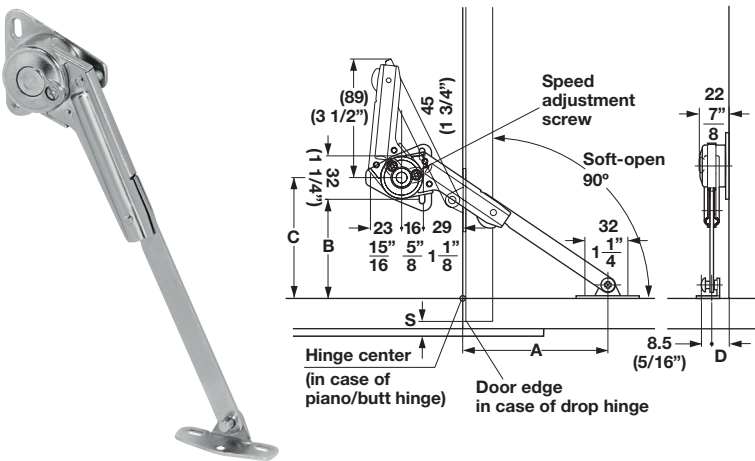

- With Soft & Silent feature
- Reversible, can be installed left or right

soft&silent)))

Short Arm Flap Stay

- For small height door applications
- Built-in catch holds the door closed
- No magnetic catch required
- Can be used with piano, butt, or flap hinges

Material: Plastic, Steel

Color/Finish	Item No.
black/nickel-plated	365.30.330

Supplied With
Mounting screws

Flap Stay

- With speed-mount bracket

Material: Plastic, Steel

Color/Finish	Item No.
black/nickel-plated	365.30.300

Supplied With
Mounting screws

9

Flap Stay

Material: Steel; Finish: nickel-plated

Handing	Item No.
left	365.30.681
right	365.30.680

Supplied With
Mounting screws

Hinge Type	A	B	C	D
Drop Hinge (SDH-001)	81+S	91	107	11
Piano/Butt Hinge	90	99	115	

Note
"S" dimension is the overlay coverage for drop hinge(s).