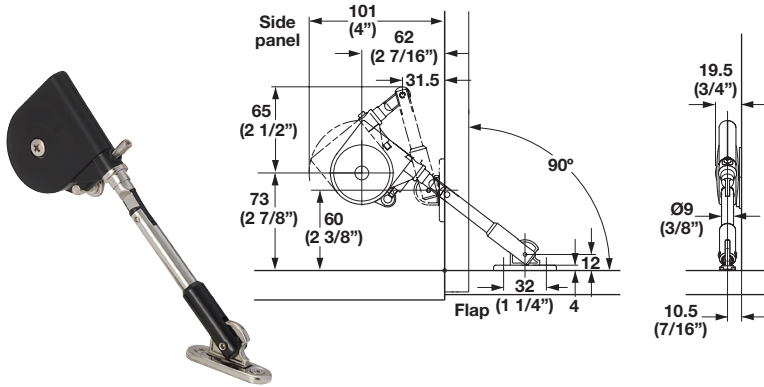

- With Soft & Silent feature
- Reversible, can be installed left or right

soft&silent)))

Short Arm Flap Stay

- For small height door applications
- Built-in catch holds the door closed
- No magnetic catch required
- Can be used with piano, butt, or flap hinges

Material: Plastic, Steel

Color/Finish	Item No.
black/nickel-plated	365.30.330

Supplied With
Mounting screws

Flap Stay

- With speed-mount bracket

Material: Plastic, Steel

Color/Finish	Item No.
black/nickel-plated	365.30.300

Supplied With
Mounting screws

9

Flap Stay

Material: Steel; Finish: nickel-plated

Handing	Item No.
left	365.30.681
right	365.30.680

Supplied With
Mounting screws

Hinge Type	A	B	C	D
Drop Hinge (SDH-001)	81+S	91	107	11
Piano/Butt Hinge	90	99	115	

Note
"S" dimension is the overlay coverage for drop hinge(s).