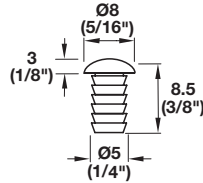

**Door Bumper**

- Press-fit

Material: Plastic, transparent

	Item No.
	356.16.025

**Door Bumper**

- Press-fit

Material: Plastic, transparent

	Item No.
	356.17.010

**Door Bumper**

- Press-fit

Material: Plastic, transparent

	Item No.
	356.20.421

**Door Stop**

Material: Plastic

Color	Item No.
black	356.16.315

9

Dimensions in mm  
Inches are approximate