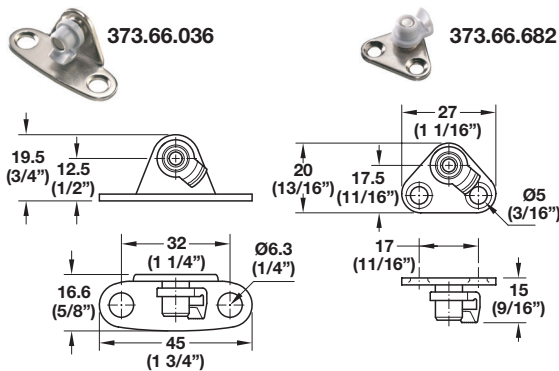

Duo Standard/Duo Forte Individual Fitting

- For left and right hand use
- Without tools (clip-on system) onto pre-mounted mounting bracket
- Adjustment facility: Holding power

Material: zinc alloy

Model Series	Nickel-plated	White	Black	Silver
standard	373.66.500	373.66.250	373.66.200	373.66.800
forte	373.66.700	373.66.350	373.66.300	373.66.900

Supplied With

Lid stay
Mounting instructions

Note

Mounting brackets and screw-on bracket are not supplied. Please order separately.

Mounting Bracket for Cabinet

- For mounting the lid stay to the cabinet

Material: steel

For edge distance (cabinet)	Nickel-plated	White	Black	Silver
28 (1 1/8")	373.66.693	373.66.395	373.66.393	373.66.993
37 (1 1/2")	373.66.694	373.66.396	373.66.394	373.66.994

Screw-on Bracket for Door

- For mounting the lid stay to the cabinet
- For doors made of wood or with aluminum frame
- From frame width: 45 mm (1 3/4")

Material: steel

Installation	Nickel-plated	White	Black	Silver
wood screws	373.66.681	373.66.384	373.66.381	273.66.981
euro screws	373.66.036	373.66.386	373.66.383	273.66.983

- For doors with aluminum frame
- From frame width: 20 mm (13/16")