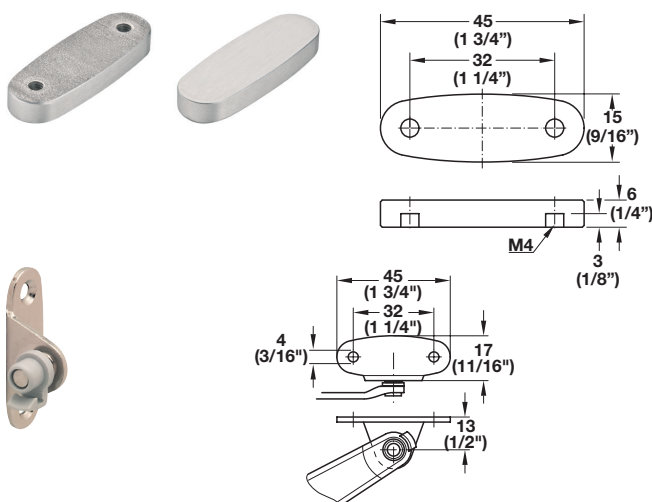

For edge distance (cabinet)	Nickel-plated	White	Black	Silver
28 (1 1/8")	373.66.693	373.66.395	373.66.393	373.66.993
37 (1 1/2")	373.66.694	373.66.396	373.66.394	373.66.994

Screw-on Bracket for Door

- For mounting the lid stay to the cabinet
- For doors made of wood or with aluminum frame
- From frame width: 45 mm (1 3/4")

Material: steel

Installation	Nickel-plated	White	Black	Silver
wood screws	373.66.681	373.66.384	373.66.381	273.66.981
euro screws	373.66.036	373.66.386	373.66.383	273.66.983

- For doors with aluminum frame
- From frame width: 20 mm (13/16")

Installation	Nickel-plated	White	Black	Silver
sheet metal screws	373.66.682	373.66.385	373.66.382	373.66.982

Glass Gluing Adapter for Glass Fronts

- For using the screw-on brackets with wood or wide aluminum frames on glass or mirror doors
- For glue fixing (UV glass adhesive bonds)

Material: Stainless steel, brushed

Item No.
373.69.780

Special Door Mounting Bracket

- For use with a face frame overlay 5-piece door

Material: Steel

Finish	Item No.
nickel-plated	373.66.685

Dimensions in mm
Inches are approximate