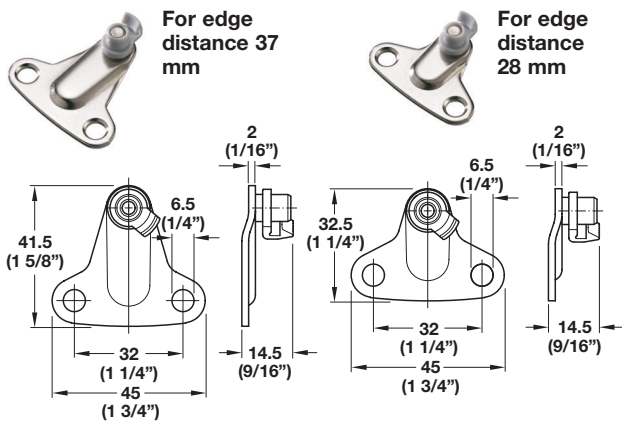

Duo Standard/Duo Forte Individual Fitting

- For left and right hand use
- Without tools (clip-on system) onto pre-mounted mounting bracket
- Adjustment facility: Holding power

Material: zinc alloy

Model Series	Nickel-plated	White	Black	Silver
standard	373.66.500	373.66.250	373.66.200	373.66.800
forte	373.66.700	373.66.350	373.66.300	373.66.900

Supplied With

Lid stay
Mounting instructions

Note

Mounting brackets and screw-on bracket are not supplied. Please order separately.

Mounting Bracket for Cabinet

- For mounting the lid stay to the cabinet

Material: steel

For edge distance (cabinet)	Nickel-plated	White	Black	Silver
28 (1 1/8")	373.66.693	373.66.395	373.66.393	373.66.993
37 (1 1/2")	373.66.694	373.66.396	373.66.394	373.66.994

Screw-on Bracket for Door

- For mounting the lid stay to the cabinet
- For doors made of wood or with aluminum frame
- From frame width: 45 mm (1 3/4")

Material: steel

Installation	Nickel-plated	White	Black	Silver
wood screws	373.66.681	373.66.384	373.66.381	273.66.981
euro screws	373.66.036	373.66.386	373.66.383	273.66.983

- For doors with aluminum frame
- From frame width: 20 mm (13/16")