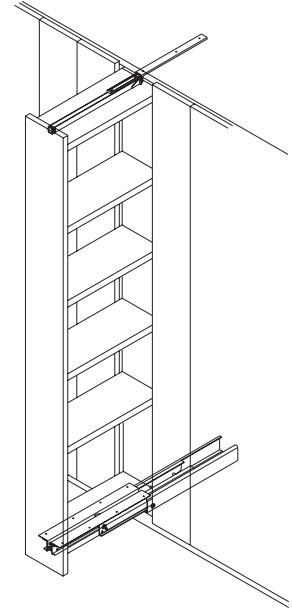

Partial Extension

- Weight capacity including cabinet and useful load: 200 kg (440 lbs.)
- Good running characteristics and quietness due to integrated differential action
- All stops are made of plastic
- Patented profile shapes prevent rubbing noises
- Easy running due to high quality steel ball bearings
- Rear stop

Note

The running tracks of these guides should not be lubricated.

Top/Bottom Mounted

- For Floor mounting
- Partial extension
- Ceiling guide for lateral stability
- U-profile is closed on one end to function as an end stop for the guide roller

Material: Guides: Steel, epoxy-coated; Color: white
Rollers: Steel, Polyamide

Installed length	Extension length	Item No.
400 (15 3/4")	384 (15 1/8")	421.50.741
450 (17 3/4")	434 (17 1/16")	421.50.746
500 (19 5/8")	484 (19 1/16")	421.50.751
550 (21 5/8")	534 (21 1/16")	421.50.756
600 (23 5/8")	584 (23")	421.50.761
650 (25 1/2")	634 (24 15/16")	421.50.766
700 (27 9/16")	684 (26 15/16")	421.50.771
750 (29 1/2")	734 (28 7/8")	421.50.776
800 (31 1/2")	784 (30 7/8")	421.50.781
850 (33 1/2")	834 (32 13/16")	421.50.786
900 (35 3/8")	884 (34 13/16")	421.50.791
950 (37 3/8")	934 (36 3/4")	421.50.796
1000 (39 3/8")	984 (38 3/4")	421.50.801
1100 (43 5/16")	1084 (42 11/16")	421.50.811

Supplied With

- 4 plastic coated steel ball bearing rollers
- 6 plastic rollers
- Ball guide with rollers
- U-profile

Easy Close Mechanism

Material: Plastic

Color	Item No.
gray	421.50.000

Dimensions in mm
Inches are approximate