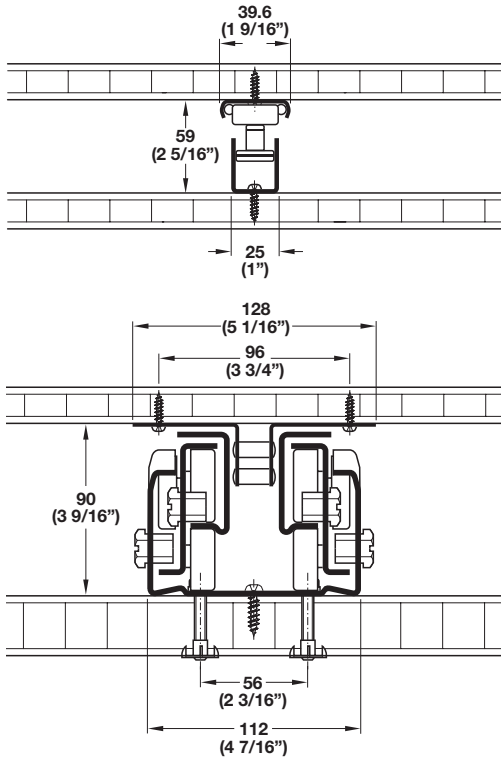

Partial Extension

- Weight capacity including cabinet and useful load: 200 kg (440 lbs.)
- Good running characteristics and quietness due to integrated differential action
- All stops are made of plastic
- Patented profile shapes prevent rubbing noises
- Easy running due to high quality steel ball bearings
- Rear stop

Note

The running tracks of these guides should not be lubricated.

Top/Bottom Mounted

- For Floor mounting
- Partial extension
- Ceiling guide for lateral stability
- U-profile is closed on one end to function as an end stop for the guide roller

Material: Guides: Steel, epoxy-coated; Color: white
Rollers: Steel, Polyamide

Installed length	Extension length	Item No.
400 (15 3/4")	384 (15 1/8")	421.50.741
450 (17 3/4")	434 (17 1/16")	421.50.746
500 (19 5/8")	484 (19 1/16")	421.50.751
550 (21 5/8")	534 (21 1/16")	421.50.756
600 (23 5/8")	584 (23")	421.50.761
650 (25 1/2")	634 (24 15/16")	421.50.766
700 (27 9/16")	684 (26 15/16")	421.50.771
750 (29 1/2")	734 (28 7/8")	421.50.776
800 (31 1/2")	784 (30 7/8")	421.50.781
850 (33 1/2")	834 (32 13/16")	421.50.786
900 (35 3/8")	884 (34 13/16")	421.50.791
950 (37 3/8")	934 (36 3/4")	421.50.796
1000 (39 3/8")	984 (38 3/4")	421.50.801
1100 (43 5/16")	1084 (42 11/16")	421.50.811

Supplied With

- 4 plastic coated steel ball bearing rollers
- 6 plastic rollers
- Ball guide with rollers
- U-profile

Easy Close Mechanism

Material: Plastic

Color	Item No.
gray	421.50.000

Dimensions in mm
Inches are approximate