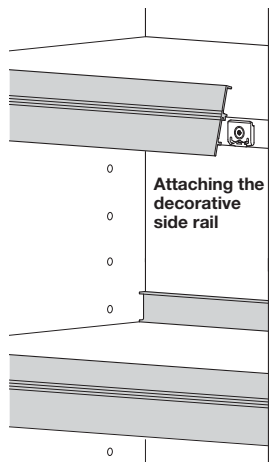

EKU Forte Accessories

Decorative Side Rail

- For shelf mounting
Length: 3000 mm (118")

Material: Aluminum, anodized

| | |
|--|------------|
| | Item No. |
| | 421.48.030 |

Mounting Jig

Material: Plastic

| | |
|-------|------------|
| Color | Item No. |
| gray | 405.44.002 |

Mounting Clip

- Use every 250 mm (9 3/4")

Material: Plastic

| | |
|-------|------------|
| Color | Item No. |
| gray | 405.67.090 |

Dimensional data not binding. We reserve the right to alter specifications without notice.