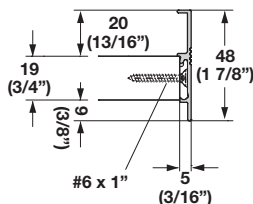

EKU Forte Accessories

Decorative Side Rail

- For shelf mounting
Length: 3000 mm (118")

Material: Aluminum, anodized

| | |
|--|------------|
| | Item No. |
| | 421.48.030 |

Mounting Jig

Material: Plastic

| | |
|-------|------------|
| Color | Item No. |
| gray | 405.44.002 |

Mounting Clip

- Use every 250 mm (9 3/4")

Material: Plastic

| | |
|-------|------------|
| Color | Item No. |
| gray | 405.67.090 |

Dimensional data not binding. We reserve the right to alter specifications without notice.