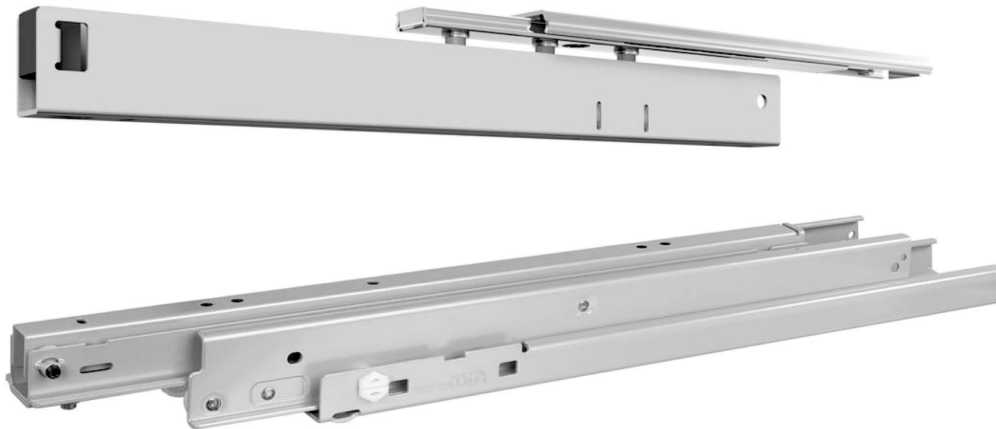

soft&silent)))

Full Extension

- Weight capacity: 125 kg (275 lbs.)
- Includes Soft Close mechanism
- Quiet movement, even under the heaviest loads
- No deflection in fully extended position
- Top slide provides lateral stability
- Horizontal and vertical adjustment
- Rear stop
- Maximum height: 72"
- Maximum width: 18"
- Side length: 22 5/8"

Top/Bottom Mounted

Material: Slides: Steel; Rollers: Delrin

Finish	Item No.
silver powder-coated	421.46.958

Dimensional data not binding. We reserve the right to alter specifications without notice.