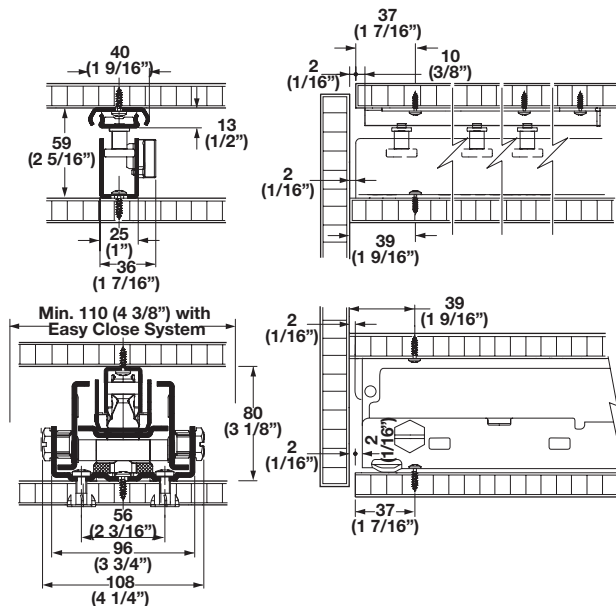

soft&silent)))

Full Extension

- Weight capacity: 125 kg (275 lbs.)
- Includes Soft Close mechanism
- Quiet movement, even under the heaviest loads
- No deflection in fully extended position
- Top slide provides lateral stability
- Horizontal and vertical adjustment
- Rear stop
- Maximum height: 72"
- Maximum width: 18"
- Side length: 22 5/8"

Top/Bottom Mounted

Material: Slides: Steel; Rollers: Delrin

Finish	Item No.
silver powder-coated	421.46.958

Dimensional data not binding. We reserve the right to alter specifications without notice.