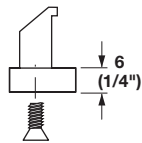

Hook Dowels

- With 1/4" spacer

Material: Zinc, unfinished

	Item No.
	431.01.694

Supplied With

8 hook dowels
8 self-tapping screws

Material: Zinc, unfinished

	Item No.
	431.01.695

Adjustment/Repositioning

1. Remove tray.
2. Tilt up drawer slide to disengage hook dowel and remove from support.
3. Reposition slide at desired location and re-insert tray.

Dimensions in mm
Inches are approximate