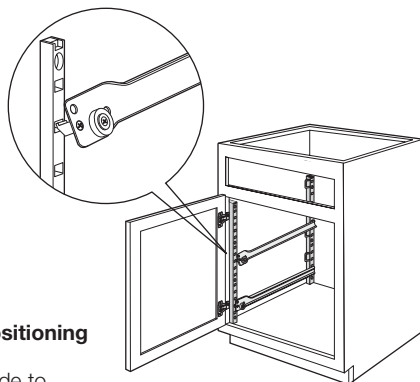

Supplied With

4 hook dowels
4 self-tapping screws

- For undermount slides and Moovit

Material: Zinc, unfinished

	Item No.
	431.01.693

Supplied With

4 hook dowels
4 self-tapping screws

8

Adjustment/Repositioning

1. Remove tray.
2. Tilt up drawer slide to disengage hook dowel and remove from support.
3. Reposition slide at desired location and re-insert tray.

Dimensions in mm
Inches are approximate