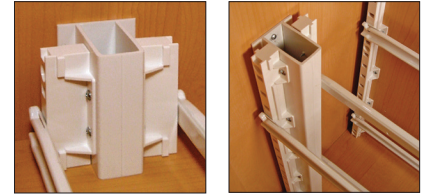

Supports

Center Partition

- For 3" center stile

Material: Plastic

Color	Item No.
white	431.01.720
cream	431.01.420

Supplied With

2 supports
20 screws

Center Partition

- For 3" center stile

Material: Plastic

Color	Item No.
white	431.01.723
cream	431.01.423

Supplied With

2 supports
20 screws

Bumpers for Roll-Out Trays

11.5 mm

Material: Plastic