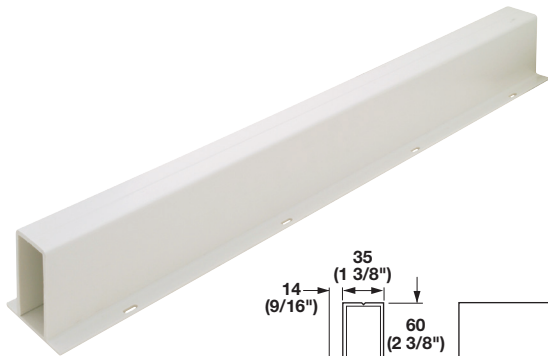

Supports

Center Partition

- For 3" center stile

Material: Plastic

Color	Item No.
white	431.01.720
cream	431.01.420

Supplied With

2 supports
20 screws

Center Partition

- For 3" center stile

Material: Plastic

Color	Item No.
white	431.01.723
cream	431.01.423

Supplied With

2 supports
20 screws

Bumpers for Roll-Out Trays

11.5 mm

Material: Plastic

Color	Item No.
white	431.01.780
beige	431.01.580

Supplied With

2 bumpers
2 mounting screws

18 mm

Material: Plastic

Color	Item No.
white	431.01.781
beige	431.01.581

Supplied With

2 bumpers
2 mounting screws