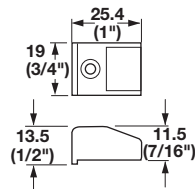

- For 3" center stile

Material: Plastic

Color	Item No.
white	431.01.723
cream	431.01.423

Supplied With

2 supports
20 screws

Bumpers for Roll-Out Trays

11.5 mm

Material: Plastic

Color	Item No.
white	431.01.780
beige	431.01.580

Supplied With

2 bumpers
2 mounting screws

18 mm

Material: Plastic

Color	Item No.
white	431.01.781
beige	431.01.581

Supplied With

2 bumpers
2 mounting screws

Dimensional data not binding. We reserve the right to alter specifications without notice.