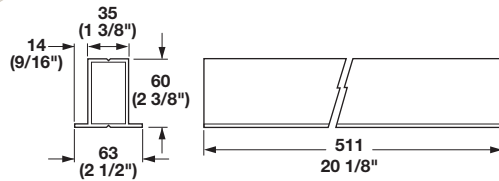

Supports

Center Partition

- For 3" center stile

Material: Plastic

Color	Item No.
white	431.01.720
cream	431.01.420

Supplied With

2 supports
20 screws

Center Partition

- For 3" center stile

Material: Plastic

Color	Item No.
white	431.01.723
cream	431.01.423

Supplied With

2 supports
20 screws

Bumpers for Roll-Out Trays

11.5 mm

Material: Plastic

Color	Item No.
white	431.01.780
beige	431.01.580

Supplied With

2 bumpers
2 mounting screws

18 mm

Material: Plastic

Color	Item No.
white	431.01.781
beige	431.01.581

Supplied With

2 bumpers
2 mounting screws