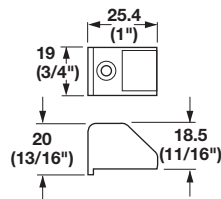

- For 3" center stile

Material: Plastic

Color	Item No.
white	431.01.723
cream	431.01.423

Supplied With

2 supports
20 screws

Bumpers for Roll-Out Trays

11.5 mm

Material: Plastic

Color	Item No.
white	431.01.780
beige	431.01.580

Supplied With

2 bumpers
2 mounting screws

18 mm

Material: Plastic

Color	Item No.
white	431.01.781
beige	431.01.581

Supplied With

2 bumpers
2 mounting screws

Dimensional data not binding. We reserve the right to alter specifications without notice.