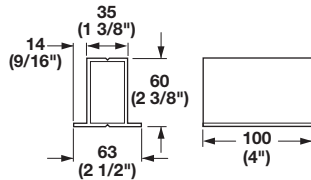

Supports

Center Partition

- For 3" center stile

Material: Plastic

Color	Item No.
white	431.01.720
cream	431.01.420

Supplied With

2 supports
20 screws

Center Partition

- For 3" center stile

Material: Plastic

Color	Item No.
white	431.01.723
cream	431.01.423

Supplied With

2 supports
20 screws

Bumpers for Roll-Out Trays

11.5 mm

Material: Plastic

Color	Item No.
white	431.01.780
beige	431.01.580

Supplied With

2 bumpers
2 mounting screws

18 mm

Material: Plastic

Color	Item No.
white	431.01.781
beige	431.01.581

Supplied With

2 bumpers
2 mounting screws