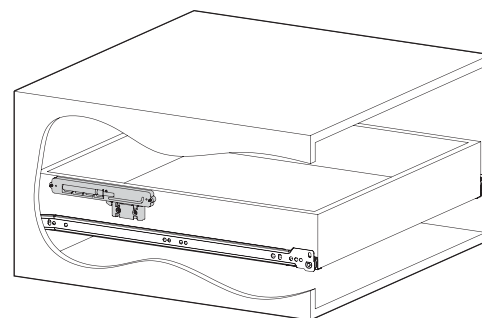

Soft Closer

- Softly dampens drawers while pulling them shut
- Prevents drawer slam
- Great addition to new or existing drawers

- Can be used in combination with any epoxy slides with a minimum clearance of 12.5 mm (1/2") and without a spring-loaded or friction catch

Material: Plastic

Color	Item No.
gray	421.39.000