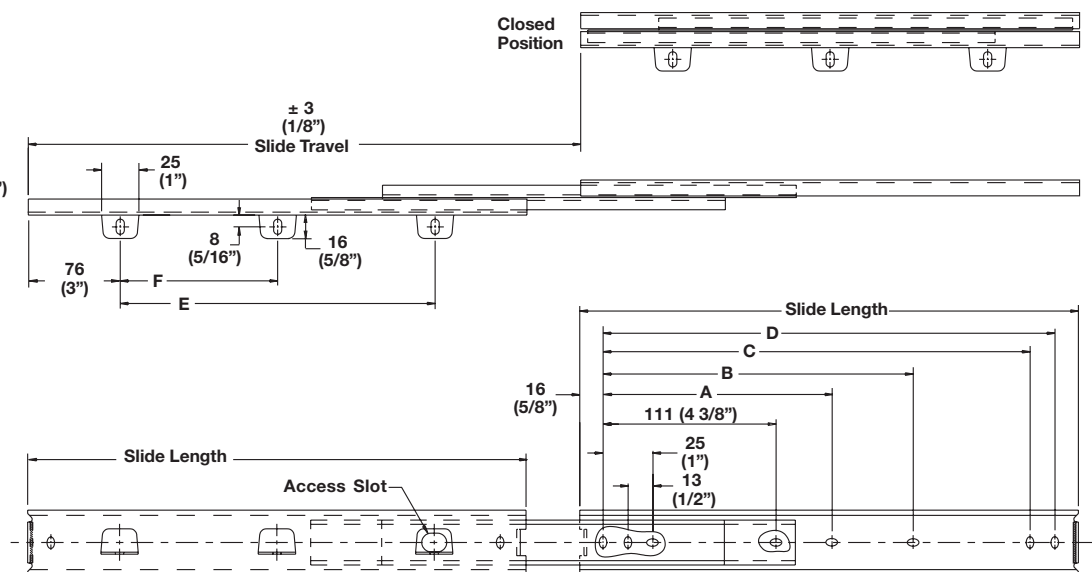

Accuride Pull-out Shelf Slide

- Weight capacity: 45 kg (100 lbs.)/pair
- With 7/8" overtravel
- Medium duty slide
- Non-disconnect
- For use in kitchen appliance drawers, pan shelves, and entertainment center shelves

322 - Side Mounted

Material: Steel; Finish: zinc-plated

Installed Length	Extension Length	A	B	C	D	E	F	Item No.
12" (305)	12 7/8" (327)	-	5 7/8" (149)	10 1/4" (260)	10 3/4" (273)	6" (152)	-	422.69.930
14" (356)	14 7/8" (378)	-	7 7/8" (200)	12 1/4" (311)	12 3/4" (324)	8" (203)	-	422.69.935
16" (406)	16 7/8" (429)	-	9 7/8" (251)	14 1/4" (362)	14 3/4" (375)	10" (254)	-	422.69.940
18" (457)	18 7/8" (480)	8 3/8" (213)	11 7/8" (301)	16 1/4" (413)	16 3/4" (426)	12" (305)	-	422.69.945
20" (508)	20 7/8" (530)	9 3/8" (238)	13 7/8" (353)	18 1/4" (464)	18 3/4" (476)	14" (356)	-	422.69.950
22" (559)	22 7/8" (581)	10 3/8" (264)	15 7/8" (403)	20 1/4" (514)	20 3/4" (527)	16" (406)	8" (203)	422.69.955
24" (610)	24 7/8" (632)	11 3/8" (289)	17 7/8" (454)	22 1/4" (565)	22 3/4" (578)	18" (457)	9" (229)	422.69.960
26" (660)	26 7/8" (683)	12 3/8" (315)	19 7/8" (505)	24 1/4" (616)	24 3/4" (629)	20" (508)	10" (254)	422.69.965
28" (711)	28 7/8" (734)	13 3/8" (340)	21 7/8" (556)	26 1/4" (667)	26 3/4" (680)	22" (559)	11" (279)	422.69.970

Supplied With
Mounting screws

Dimensional data not binding. We reserve the right to alter specifications without notice.

Dimensions in mm
Inches are approximate