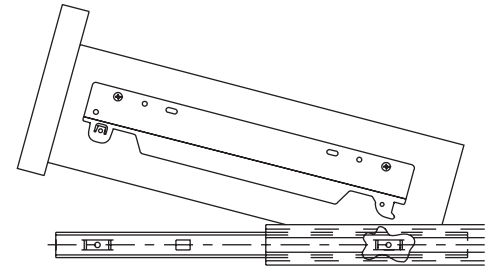

Accuride Full Extension, Telescopic

- Weight capacity max.: 90 kg (200 lbs.)/pair, side mounted
34 kg (75 lbs.)/pair, bottom mounted
- With 1" overtravel
- Adapter rail mount disconnect
- For large store fixtures, library, and institutional furniture applications
- Features unhandled slides
- Oversized ball bearings for heavy loads
- Hold-in detent

3640-A - Side/Bottom Mounted

Material: Steel; Finish: zinc-plated

Installed Length	Extension Length	A	B	C	D	E	F	G	Item No.
16" (406)	17" (432)	8 13/16" (224)	12 19/32" (320)	1" (25)	8 1/2" (216)	10" (254)	-	8 1/2" (216)	422.07.401
18" (457)	19" (483)	8 13/16" (224)	13 55/64" (352)	1 1/2" (38)	10 1/2" (267)	12" (305)	-	10 1/2" (267)	422.07.456
20" (508)	21" (533)	8 13/16" (224)	16 3/8" (416)	1 1/2" (38)	10 1/2" (267)	12" (305)	-	10 1/2" (267)	422.07.509
22" (559)	23" (584)	12 19/32" (320)	16 3/8" (416)	2" (51)	12 1/2" (318)	14" (355)	7" (178)	12 1/2" (318)	422.07.554
24" (610)	25" (635)	12 19/32" (320)	18 29/32" (480)	2" (51)	12 1/2" (318)	14" (355)	7" (178)	12 1/2" (318)	422.07.607
26" (660)	27" (686)	12 19/32" (320)	21 13/32" (544)	2 1/2" (64)	15 1/2" (394)	17" (432)	8 1/2" (216)	15 1/2" (394)	422.07.652
28" (711)	29" (737)	12 19/32" (320)	23 15/16" (608)	2 1/2" (64)	15 1/2" (394)	17" (432)	8 1/2" (216)	15 1/2" (394)	422.07.705

Supplied with
Mounting screws

Drawer member is flush or under in closed position

Dimensions in mm
Inches are approximate

Dimensional data not binding. We reserve the right to alter specifications without notice.