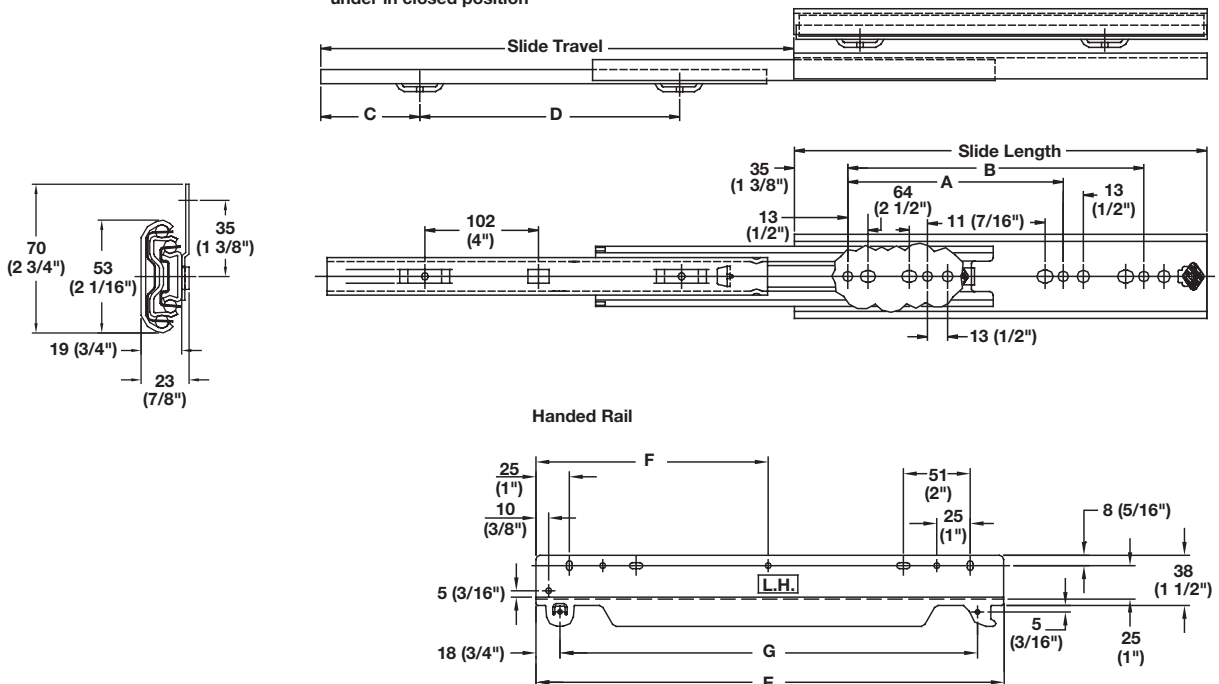

Accuride Full Extension, Telescopic

- Weight capacity max.: 90 kg (200 lbs.)/pair, side mounted
34 kg (75 lbs.)/pair, bottom mounted
- With 1" overtravel
- Adapter rail mount disconnect
- For large store fixtures, library, and institutional furniture applications
- Features unhandled slides
- Oversized ball bearings for heavy loads
- Hold-in detent

3640-A - Side/Bottom Mounted

Material: Steel; Finish: zinc-plated

Installed Length	Extension Length	A	B	C	D	E	F	G	Item No.
16" (406)	17" (432)	8 13/16" (224)	12 19/32" (320)	1" (25)	8 1/2" (216)	10" (254)	-	8 1/2" (216)	422.07.401
18" (457)	19" (483)	8 13/16" (224)	13 55/64" (352)	1 1/2" (38)	10 1/2" (267)	12" (305)	-	10 1/2" (267)	422.07.456
20" (508)	21" (533)	8 13/16" (224)	16 3/8" (416)	1 1/2" (38)	10 1/2" (267)	12" (305)	-	10 1/2" (267)	422.07.509
22" (559)	23" (584)	12 19/32" (320)	16 3/8" (416)	2" (51)	12 1/2" (318)	14" (355)	7" (178)	12 1/2" (318)	422.07.554
24" (610)	25" (635)	12 19/32" (320)	18 29/32" (480)	2" (51)	12 1/2" (318)	14" (355)	7" (178)	12 1/2" (318)	422.07.607
26" (660)	27" (686)	12 19/32" (320)	21 13/32" (544)	2 1/2" (64)	15 1/2" (394)	17" (432)	8 1/2" (216)	15 1/2" (394)	422.07.652
28" (711)	29" (737)	12 19/32" (320)	23 15/16" (608)	2 1/2" (64)	15 1/2" (394)	17" (432)	8 1/2" (216)	15 1/2" (394)	422.07.705

Supplied with
Mounting screws

Drawer member is flush or under in closed position

Dimensions in mm
Inches are approximate

Dimensional data not binding. We reserve the right to alter specifications without notice.