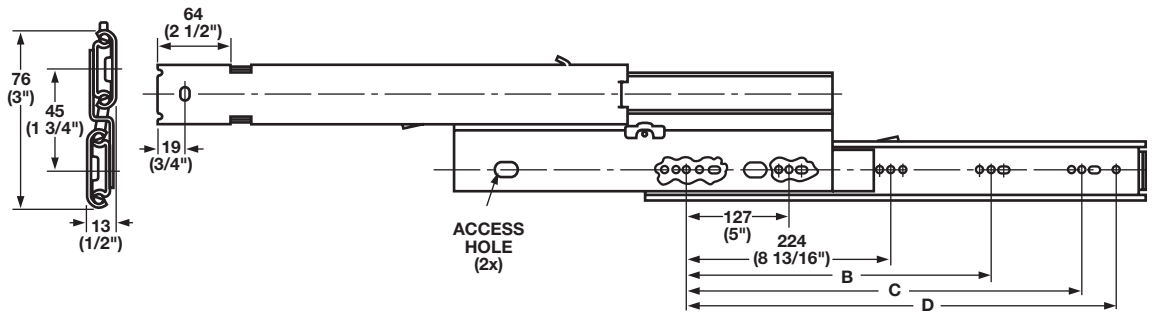

Accuride Full Extension, Progressive

- Weight capacity: 68 kg (150 lbs.)/pair
- With 1 1/2" overtravel
- For file drawer applications in desks, credenzas, lateral files, store fixtures and institutional furniture
- Features handed slides with steel ball-bearings
- Hold-in detent
- 32 mm system compatible
- Rail mounted for easy drawer installation and removal

4034 - Side Mounted

Material: Steel, plated

Installed Length	Extension Length	B	C	D	Shop pack		X pack	
					Zinc	Black	Zinc	Black
12" (300)	13 1/4" (337)	-	-	-	422.17.309	422.17.318	422.17.311	422.17.320
14" (350)	15 7/32" (386)	-	-	-	422.17.354	422.17.363	422.17.356	422.17.365
16" (400)	17 5/8" (448)	12 1/2" (320)	-	-	422.17.407	422.17.416	422.17.409	422.17.418
18" (450)	19 5/8" (498)	14" (352)	-	-	422.17.452	422.17.461	422.17.454	422.17.463
20" (500)	21 1/2" (547)	16 3/8" (416)	-	-	422.17.505	422.17.514	422.17.507	422.17.516
22" (550)	23 29/64" (596)	14" (352)	17 5/8" (448)	19" (480)	422.17.550	422.17.569	422.17.552	422.17.571
24" (600)	25 25/64" (645)	14" (352)	19" (480)	-	422.17.603	422.17.612	422.17.605	422.17.614
26" (650)	27 5/16" (694)	14" (352)	21 1/2" (544)	-	422.17.658	422.17.667	422.17.660	-
28" (700)	29 1/4" (743)	14" (352)	21 1/2" (544)	24" (608)	422.17.701	422.17.710	422.17.703	422.17.712

Supplied With

Mounting screws

Note

X pack: 5 pairs

Rail Dimensions

Installed length	Rail length	E	F
12-14"	10 1/2" (268)	7 1/2" (192)	4" (102)
15-18"	13" (332)	10" (254)	4" (102)
19-21"	16 3/4" (428)	13 3/4" (352)	4" (102)
22-25"	20 3/4" (524)	17 3/4" (448)	7" (178)
26-28"	24 1/2" (620)	21 1/2" (544)	7" (178)

Dimensional data not binding. We reserve the right to alter specifications without notice.

Varianta screws

Page 11.146

Dimensions in mm
Inches are approximate