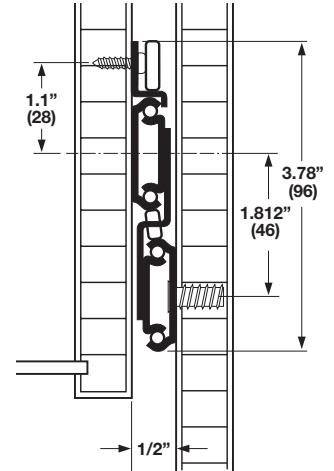

Accuride Full Extension, Progressive

- Weight capacity: 68 kg (150 lbs.)/pair
- With 1 1/2" overtravel
- For file drawer applications in desks, credenzas, lateral files, store fixtures and institutional furniture
- Features handed slides with steel ball-bearings
- Hold-in detent
- 32 mm system compatible
- Rail mounted for easy drawer installation and removal

4034 - Side Mounted

Material: Steel, plated

Installed Length	Extension Length	B	C	D	Shop pack		X pack	
					Zinc	Black	Zinc	Black
12" (300)	13 1/4" (337)	-	-	-	422.17.309	422.17.318	422.17.311	422.17.320
14" (350)	15 7/32" (386)	-	-	-	422.17.354	422.17.363	422.17.356	422.17.365
16" (400)	17 5/8" (448)	12 1/2" (320)	-	-	422.17.407	422.17.416	422.17.409	422.17.418
18" (450)	19 5/8" (498)	14" (352)	-	-	422.17.452	422.17.461	422.17.454	422.17.463
20" (500)	21 1/2" (547)	16 3/8" (416)	-	-	422.17.505	422.17.514	422.17.507	422.17.516
22" (550)	23 29/64" (596)	14" (352)	17 5/8" (448)	19" (480)	422.17.550	422.17.569	422.17.552	422.17.571
24" (600)	25 25/64" (645)	14" (352)	19" (480)	-	422.17.603	422.17.612	422.17.605	422.17.614
26" (650)	27 5/16" (694)	14" (352)	21 1/2" (544)	-	422.17.658	422.17.667	422.17.660	-
28" (700)	29 1/4" (743)	14" (352)	21 1/2" (544)	24" (608)	422.17.701	422.17.710	422.17.703	422.17.712

Supplied With

Mounting screws

Note

X pack: 5 pairs

Rail Dimensions

Installed length	Rail length	E	F
12-14"	10 1/2" (268)	7 1/2" (192)	4" (102)
15-18"	13" (332)	10" (254)	4" (102)
19-21"	16 3/4" (428)	13 3/4" (352)	4" (102)
22-25"	20 3/4" (524)	17 3/4" (448)	7" (178)
26-28"	24 1/2" (620)	21 1/2" (544)	7" (178)

Dimensional data not binding. We reserve the right to alter specifications without notice.

Varianta screws

Page 11.146

Dimensions in mm
Inches are approximate