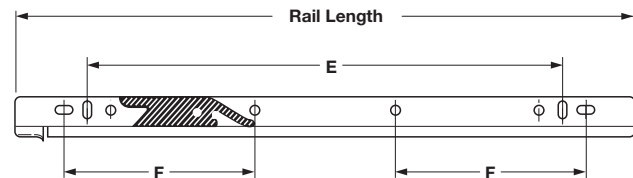

4034 - Side Mounted

Material: Steel, plated

Installed Length	Extension Length	B	C	D	Shop pack		X pack	
					Zinc	Black	Zinc	Black
12" (300)	13 1/4" (337)	-	-	-	422.17.309	422.17.318	422.17.311	422.17.320
14" (350)	15 7/32" (386)	-	-	-	422.17.354	422.17.363	422.17.356	422.17.365
16" (400)	17 5/8" (448)	12 1/2" (320)	-	-	422.17.407	422.17.416	422.17.409	422.17.418
18" (450)	19 5/8" (498)	14" (352)	-	-	422.17.452	422.17.461	422.17.454	422.17.463
20" (500)	21 1/2" (547)	16 3/8" (416)	-	-	422.17.505	422.17.514	422.17.507	422.17.516
22" (550)	23 29/64" (596)	14" (352)	17 5/8" (448)	19" (480)	422.17.550	422.17.569	422.17.552	422.17.571
24" (600)	25 25/64" (645)	14" (352)	19" (480)	-	422.17.603	422.17.612	422.17.605	422.17.614
26" (650)	27 5/16" (694)	14" (352)	21 1/2" (544)	-	422.17.658	422.17.667	422.17.660	-
28" (700)	29 1/4" (743)	14" (352)	21 1/2" (544)	24" (608)	422.17.701	422.17.710	422.17.703	422.17.712

Supplied With

Mounting screws

Note

X pack: 5 pairs

Rail Dimensions

Installed length	Rail length	E	F
12-14"	10 1/2" (268)	7 1/2" (192)	4" (102)
15-18"	13" (332)	10" (254)	4" (102)
19-21"	16 3/4" (428)	13 3/4" (352)	4" (102)
22-25"	20 3/4" (524)	17 3/4" (448)	7" (178)
26-28"	24 1/2" (620)	21 1/2" (544)	7" (178)

Dimensional data not binding. We reserve the right to alter specifications without notice.

Varianta screws

Page 11.146

Dimensions in mm
Inches are approximate