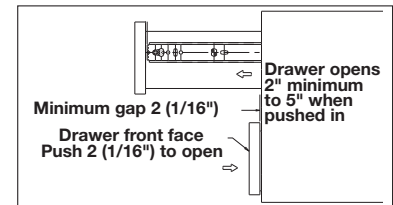

**Accuride Full Extension, Telescopic**

- Weight capacity: 45 kg (100 lbs.)/pair
- Push on the drawer front to open or close the drawer (touch activated)
- Opening mechanism activated by 1/16" travel inward
- Propels drawers open approximately 2 – 5" from the closed position
- Lock-in feature helps keep drawers closed
- Holding capacity is 1.5X stronger than standard 3832TR
- Lever disconnect
- Elimination of drawer pulls/handles provides an aesthetic, streamlined look
- For optimal performance make drawers 1 1/16" (27 mm) less than cabinet opening

**3832HDTR - Side Mounted**

Material: Steel; Finish: zinc-plated

Installed and Extension Length	Item No.
12" (300)	422.97.830
14" (350)	422.97.835
16" (400)	422.97.840
18" (450)	422.97.845
20" (500)	422.97.850
22" (550)	422.97.855
24" (600)	422.97.860
26" (650)	422.97.865