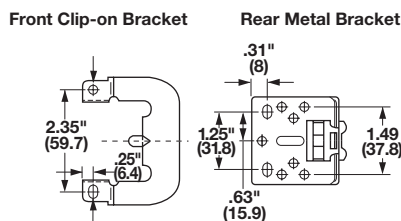

Face Frame Brackets

Material: Steel

Finish	Item No.
zinc-plated	422.04.002

Dimensional data not binding. We reserve the right to alter specifications without notice.