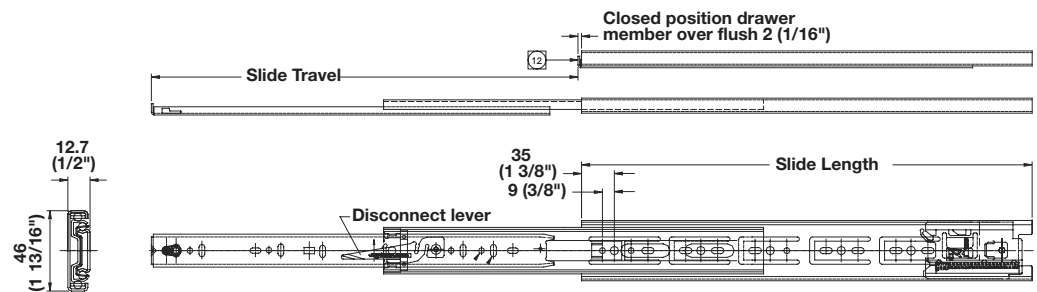

**Accuride Full Extension, Telescopic**

- Weight capacity: 45 kg (100 lbs.)/pair
- Push on the drawer front to open or close the drawer (touch activated)
- Opening mechanism activated by 1/16" travel inward
- Propels drawers open approximately 2 – 5" from the closed position
- Lock-in feature helps keep drawers closed
- Holding capacity is 1.5X stronger than standard 3832TR
- Lever disconnect
- Elimination of drawer pulls/handles provides an aesthetic, streamlined look
- For optimal performance make drawers 1 1/16" (27 mm) less than cabinet opening

**3832HDTR - Side Mounted**

Material: Steel; Finish: zinc-plated

Installed and Extension Length	Item No.
12" (300)	422.97.830
14" (350)	422.97.835
16" (400)	422.97.840
18" (450)	422.97.845
20" (500)	422.97.850
22" (550)	422.97.855
24" (600)	422.97.860
26" (650)	422.97.865

**8**

**Face Frame Brackets**

Material: Steel

Finish	Item No.
zinc-plated	422.04.002

Dimensional data not binding. We reserve the right to alter specifications without notice.