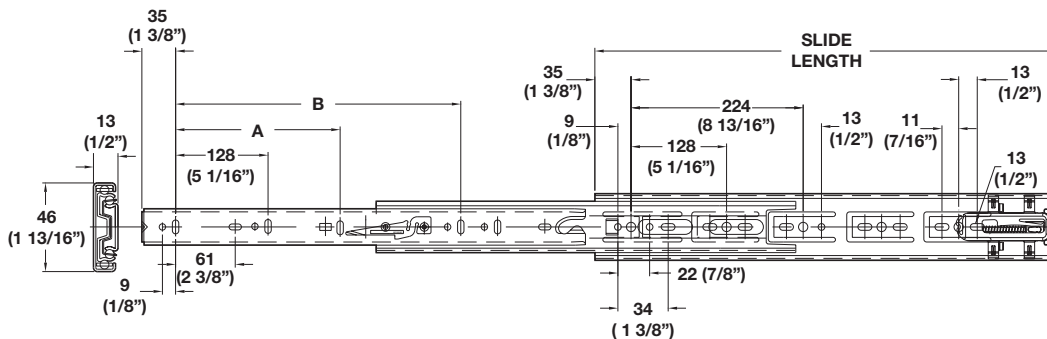

Accuride Full Extension, Telescopic

- Weight capacity: 41 kg (90 lbs./pair)
- Self-closing with 1" overtravel
- Features low profile for shallow drawers
- Hold-in detent
- Lever disconnect

3834SC - Side Mounted

Material: Steel, plated or epoxy-coated

Installed Length	Extension Length	Zinc	Black
14" (350)	15" (381)	422.86.936	422.86.336
16" (400)	17" (432)	422.86.941	422.86.341
18" (450)	19" (483)	422.86.946	422.86.346
20" (500)	21" (533)	422.86.951	422.86.351
22" (550)	23" (584)	422.86.956	422.86.356
24" (600)	25" (635)	422.86.961	422.86.361
26" (650)	27" (686)	422.86.966	422.86.366
28" (700)	29" (737)	422.16.704	-

Note

Order screws separately

Front Clip-on Bracket

Rear Metal Bracket

Face Frame Brackets

Material: Steel

Finish	Item No.
zinc-plated	422.04.000

Pilaster Mounting Kit

Material: Steel

Finish	Item No.
zinc-plated	422.59.000

Dimensional data not binding. We reserve the right to alter specifications without notice.