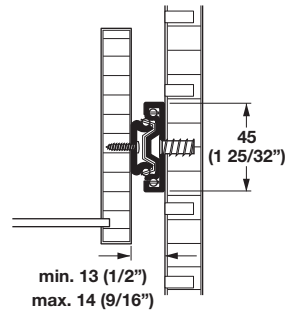

Accuride Full Extension, Telescopic

- Weight capacity: 41 kg (90 lbs./pair)
- Self-closing with 1" overtravel
- Features low profile for shallow drawers
- Hold-in detent
- Lever disconnect

3834SC - Side Mounted

Material: Steel, plated or epoxy-coated

Installed Length	Extension Length	Zinc	Black
14" (350)	15" (381)	422.86.936	422.86.336
16" (400)	17" (432)	422.86.941	422.86.341
18" (450)	19" (483)	422.86.946	422.86.346
20" (500)	21" (533)	422.86.951	422.86.351
22" (550)	23" (584)	422.86.956	422.86.356
24" (600)	25" (635)	422.86.961	422.86.361
26" (650)	27" (686)	422.86.966	422.86.366
28" (700)	29" (737)	422.16.704	-

Note

Order screws separately

Front Clip-on Bracket

Rear Metal Bracket

Face Frame Brackets

Material: Steel

Finish	Item No.
zinc-plated	422.04.000

Pilaster Mounting Kit

Material: Steel

Finish	Item No.
zinc-plated	422.59.000

Dimensional data not binding. We reserve the right to alter specifications without notice.