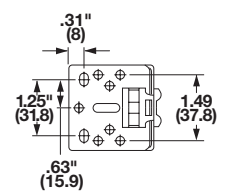

Rear Metal Bracket

Face Frame Brackets

Material: Steel

Finish	Item No.
zinc-plated	422.04.000