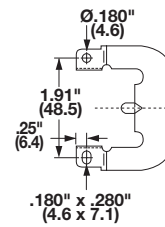

Note

Order screws separately

Front Clip-on Bracket