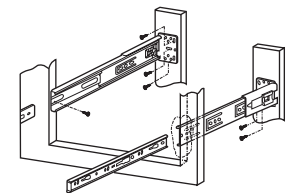

Accuride Full Extension

- Weight capacity: 45 kg (100 lbs./pair)
- Drawers up to 16" wide
- Hold-in detent
- Slim side space mounting 1/2"
- Lever disconnect
- Low profile height 1 1/2" (38 mm)

3732 - Side Mounted

Material: Steel; Finish: zinc-plated

Installed Length	Travel	Distance								FP Pack			
		A	C	D	E	F	G	H	Zinc	Black	White	Zinc	
11 7/8" (300)	11 1/2" (292)	-	-	-	9" (231)	8 13/16" (224)	-	-	-	422.88.931	422.88.331	422.88.731	422.88.932
13 3/4" (350)	14" (356)	-	-	-	11" (281)	8 13/16" (224)	-	-	-	422.88.936	422.88.336	422.88.736	422.88.937
15 3/4" (400)	16" (406)	-	-	-	13" (331)	8 13/16" (224)	-	12 5/8" (320)	-	422.88.941	422.88.341	422.88.741	422.88.942
17 3/4" (450)	18" (457)	-	12 5/8" (320)	-	15" (381)	8 13/16" (224)	-	13 7/8" (352)	-	422.88.946	422.88.346	422.88.746	422.88.947
19 3/4" (500)	20" (508)	-	12 5/8" (320)	-	17" (431)	8 13/16" (224)	-	16 3/8" (416)	-	422.88.951	422.88.351	422.88.751	422.88.952
21 5/8" (550)	22" (559)	-	12 5/8" (320)	16 3/8" (416)	19" (481)	8 13/16" (224)	13 7/8" (352)	-	-	422.88.956	422.88.356	422.88.756	422.88.957
23 5/8" (600)	24" (610)	8 7/8" (224)	16 3/8" (416)	-	20 7/8" (531)	8 13/16" (224)	13 7/8" (352)	18 7/8" (480)	-	422.88.961	422.88.361	422.88.761	422.88.962
25 5/8" (650)	26" (660)	8 7/8" (224)	16 3/8" (416)	21 7/16" (544)	22 7/8" (581)	8 13/16" (224)	13 7/8" (352)	21 7/16" (544)	-	422.88.966	422.88.366	422.88.766	422.88.967