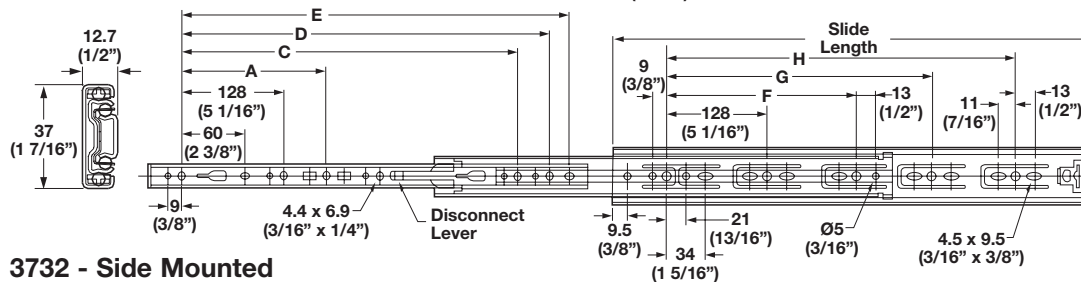

Accuride Full Extension

- Weight capacity: 45 kg (100 lbs./pair)
- Drawers up to 16" wide
- Hold-in detent
- Slim side space mounting 1/2"
- Lever disconnect
- Low profile height 1 1/2" (38 mm)

3732 - Side Mounted

Material: Steel; Finish: zinc-plated

Installed Length	Travel	Distance								FP Pack			
		A	C	D	E	F	G	H	Zinc	Black	White	Zinc	
11 7/8" (300)	11 1/2" (292)	-	-	-	9" (231)	8 13/16" (224)	-	-	-	422.88.931	422.88.331	422.88.731	422.88.932
13 3/4" (350)	14" (356)	-	-	-	11" (281)	8 13/16" (224)	-	-	-	422.88.936	422.88.336	422.88.736	422.88.937
15 3/4" (400)	16" (406)	-	-	-	13" (331)	8 13/16" (224)	-	12 5/8" (320)	-	422.88.941	422.88.341	422.88.741	422.88.942
17 3/4" (450)	18" (457)	-	12 5/8" (320)	-	15" (381)	8 13/16" (224)	-	13 7/8" (352)	-	422.88.946	422.88.346	422.88.746	422.88.947
19 3/4" (500)	20" (508)	-	12 5/8" (320)	-	17" (431)	8 13/16" (224)	-	16 3/8" (416)	-	422.88.951	422.88.351	422.88.751	422.88.952
21 5/8" (550)	22" (559)	-	12 5/8" (320)	16 3/8" (416)	19" (481)	8 13/16" (224)	13 7/8" (352)	-	-	422.88.956	422.88.356	422.88.756	422.88.957
23 5/8" (600)	24" (610)	8 7/8" (224)	16 3/8" (416)	-	20 7/8" (531)	8 13/16" (224)	13 7/8" (352)	18 7/8" (480)	-	422.88.961	422.88.361	422.88.761	422.88.962
25 5/8" (650)	26" (660)	8 7/8" (224)	16 3/8" (416)	21 7/16" (544)	22 7/8" (581)	8 13/16" (224)	13 7/8" (352)	21 7/16" (544)	-	422.88.966	422.88.366	422.88.766	422.88.967