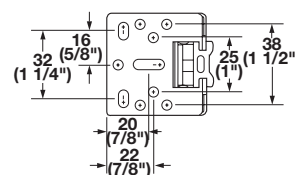

Accuride Full Extension

- Weight capacity: 45 kg (100 lbs./pair)
- Drawers up to 16" wide
- Hold-in detent
- Slim side space mounting 1/2"
- Lever disconnect
- Low profile height 1 1/2" (38 mm)

3732 - Side Mounted

Material: Steel; Finish: zinc-plated

Installed Length	Travel	Distance								FP Pack			
		A	C	D	E	F	G	H	Zinc	Black	White	Zinc	
11 7/8" (300)	11 1/2" (292)	-	-	-	9" (231)	8 13/16" (224)	-	-	-	422.88.931	422.88.331	422.88.731	422.88.932
13 3/4" (350)	14" (356)	-	-	-	11" (281)	8 13/16" (224)	-	-	-	422.88.936	422.88.336	422.88.736	422.88.937
15 3/4" (400)	16" (406)	-	-	-	13" (331)	8 13/16" (224)	-	12 5/8" (320)	-	422.88.941	422.88.341	422.88.741	422.88.942
17 3/4" (450)	18" (457)	-	12 5/8" (320)	-	15" (381)	8 13/16" (224)	-	13 7/8" (352)	-	422.88.946	422.88.346	422.88.746	422.88.947
19 3/4" (500)	20" (508)	-	12 5/8" (320)	-	17" (431)	8 13/16" (224)	-	16 3/8" (416)	-	422.88.951	422.88.351	422.88.751	422.88.952
21 5/8" (550)	22" (559)	-	12 5/8" (320)	16 3/8" (416)	19" (481)	8 13/16" (224)	13 7/8" (352)	-	-	422.88.956	422.88.356	422.88.756	422.88.957
23 5/8" (600)	24" (610)	8 7/8" (224)	16 3/8" (416)	-	20 7/8" (531)	8 13/16" (224)	13 7/8" (352)	18 7/8" (480)	-	422.88.961	422.88.361	422.88.761	422.88.962
25 5/8" (650)	26" (660)	8 7/8" (224)	16 3/8" (416)	21 7/16" (544)	22 7/8" (581)	8 13/16" (224)	13 7/8" (352)	21 7/16" (544)	-	422.88.966	422.88.366	422.88.766	422.88.967