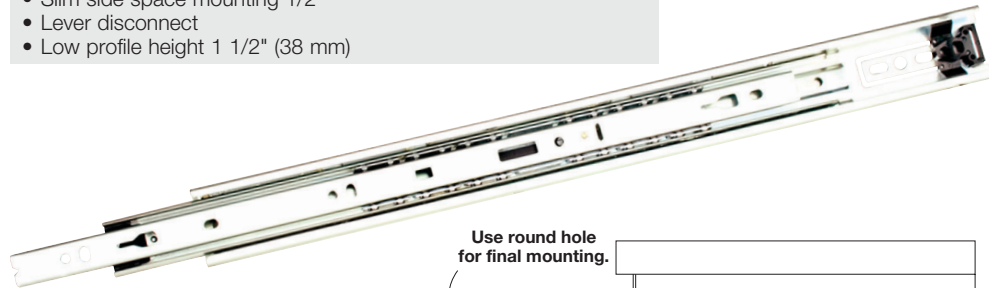

Accuride Full Extension

- Weight capacity: 45 kg (100 lbs./pair)
- Drawers up to 16" wide
- Hold-in detent
- Slim side space mounting 1/2"
- Lever disconnect
- Low profile height 1 1/2" (38 mm)

3732 - Side Mounted

Material: Steel; Finish: zinc-plated

Installed Length	Travel	Distance								FP Pack			
		A	C	D	E	F	G	H	Zinc	Black	White	Zinc	
11 7/8" (300)	11 1/2" (292)	-	-	-	9" (231)	8 13/16" (224)	-	-	-	422.88.931	422.88.331	422.88.731	422.88.932
13 3/4" (350)	14" (356)	-	-	-	11" (281)	8 13/16" (224)	-	-	-	422.88.936	422.88.336	422.88.736	422.88.937
15 3/4" (400)	16" (406)	-	-	-	13" (331)	8 13/16" (224)	-	12 5/8" (320)	-	422.88.941	422.88.341	422.88.741	422.88.942
17 3/4" (450)	18" (457)	-	12 5/8" (320)	-	15" (381)	8 13/16" (224)	-	13 7/8" (352)	-	422.88.946	422.88.346	422.88.746	422.88.947
19 3/4" (500)	20" (508)	-	12 5/8" (320)	-	17" (431)	8 13/16" (224)	-	16 3/8" (416)	-	422.88.951	422.88.351	422.88.751	422.88.952
21 5/8" (550)	22" (559)	-	12 5/8" (320)	16 3/8" (416)	19" (481)	8 13/16" (224)	13 7/8" (352)	-	-	422.88.956	422.88.356	422.88.756	422.88.957
23 5/8" (600)	24" (610)	8 7/8" (224)	16 3/8" (416)	-	20 7/8" (531)	8 13/16" (224)	13 7/8" (352)	18 7/8" (480)	-	422.88.961	422.88.361	422.88.761	422.88.962
25 5/8" (650)	26" (660)	8 7/8" (224)	16 3/8" (416)	21 7/16" (544)	22 7/8" (581)	8 13/16" (224)	13 7/8" (352)	21 7/16" (544)	-	422.88.966	422.88.366	422.88.766	422.88.967

Face Frame Brackets, optional

Material: Steel

Finish	Item No.
zinc-plated	422.88.000