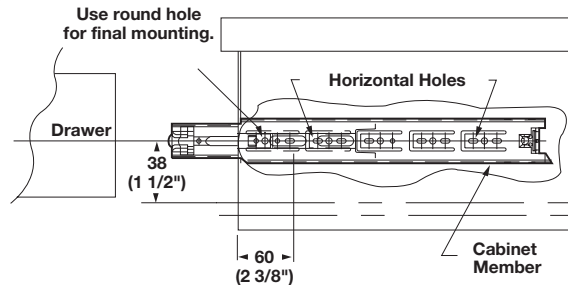

Accuride Full Extension

- Weight capacity: 45 kg (100 lbs./pair)
- Drawers up to 16" wide
- Hold-in detent
- Slim side space mounting 1/2"
- Lever disconnect
- Low profile height 1 1/2" (38 mm)

3732 - Side Mounted

Material: Steel; Finish: zinc-plated

Installed Length	Travel	Distance								FP Pack			
		A	C	D	E	F	G	H	Zinc	Black	White	Zinc	
11 7/8" (300)	11 1/2" (292)	-	-	-	9" (231)	8 13/16" (224)	-	-	-	422.88.931	422.88.331	422.88.731	422.88.932
13 3/4" (350)	14" (356)	-	-	-	11" (281)	8 13/16" (224)	-	-	-	422.88.936	422.88.336	422.88.736	422.88.937
15 3/4" (400)	16" (406)	-	-	-	13" (331)	8 13/16" (224)	-	12 5/8" (320)	-	422.88.941	422.88.341	422.88.741	422.88.942
17 3/4" (450)	18" (457)	-	12 5/8" (320)	-	15" (381)	8 13/16" (224)	-	13 7/8" (352)	-	422.88.946	422.88.346	422.88.746	422.88.947
19 3/4" (500)	20" (508)	-	12 5/8" (320)	-	17" (431)	8 13/16" (224)	-	16 3/8" (416)	-	422.88.951	422.88.351	422.88.751	422.88.952
21 5/8" (550)	22" (559)	-	12 5/8" (320)	16 3/8" (416)	19" (481)	8 13/16" (224)	13 7/8" (352)	-	-	422.88.956	422.88.356	422.88.756	422.88.957
23 5/8" (600)	24" (610)	8 7/8" (224)	16 3/8" (416)	-	20 7/8" (531)	8 13/16" (224)	13 7/8" (352)	18 7/8" (480)	-	422.88.961	422.88.361	422.88.761	422.88.962
25 5/8" (650)	26" (660)	8 7/8" (224)	16 3/8" (416)	21 7/16" (544)	22 7/8" (581)	8 13/16" (224)	13 7/8" (352)	21 7/16" (544)	-	422.88.966	422.88.366	422.88.766	422.88.967