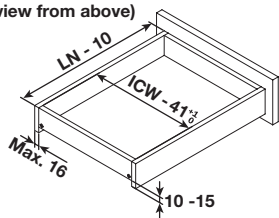

Salice Full Extension

- Weight capacity: 30 kg (66 lbs.)/pair
- Perfect for drawers without handles
- Slight pressure on the drawer front opens the drawer
- "Push" mechanism is fully integrated into the slide
- 2.5 mm height adjustment
- Front clip disconnect for easy drawer insertion and removal

Futura Push Frameless Mounted

Material: Steel; Finish: zinc-plated

Length	Item No.
300 (12")	421.23.830
350 (14")	421.23.835
400 (16")	421.23.840
450 (18")	421.23.845
500 (20")	421.23.850
550 (22")	421.23.855
600 (24")	421.23.860

Drawer with front (view from above)

Internal drawer (view from above)

Drawer with front (view from below)

Internal drawer (view from below)

LN = Runner length
SP = Material thickness

Note

For drawer with front application, the setback is 2 mm plus the thickness of the drawer box material unless the drawer is notched. If it is notched, the setback is 2 mm.

Clips

Material: Plastic

Color	Item No.
gray	421.23.000

Dimensional data not binding. We reserve the right to alter specifications without notice.

Flat head screws

Pages 11.137-11.138, 11.140