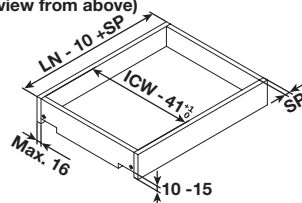

Salice Full Extension

- Weight capacity: 30 kg (66 lbs.)/pair
- Perfect for drawers without handles
- Slight pressure on the drawer front opens the drawer
- "Push" mechanism is fully integrated into the slide
- 2.5 mm height adjustment
- Front clip disconnect for easy drawer insertion and removal

Futura Push Frameless Mounted

Material: Steel; Finish: zinc-plated

Length	Item No.
300 (12")	421.23.830
350 (14")	421.23.835
400 (16")	421.23.840
450 (18")	421.23.845
500 (20")	421.23.850
550 (22")	421.23.855
600 (24")	421.23.860

Drawer with front (view from above)

Internal drawer (view from above)

Drawer with front (view from below)

Internal drawer (view from below)

LN = Runner length
SP = Material thickness

Note

For drawer with front application, the setback is 2 mm plus the thickness of the drawer box material unless the drawer is notched. If it is notched, the setback is 2 mm.