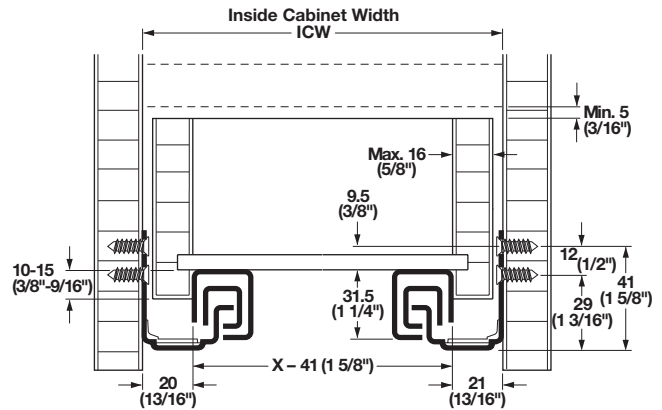

Salice Full Extension

- Weight capacity: 30 kg (66 lbs.)/pair
- Perfect for drawers without handles
- Slight pressure on the drawer front opens the drawer
- "Push" mechanism is fully integrated into the slide
- 2.5 mm height adjustment
- Front clip disconnect for easy drawer insertion and removal

Futura Push Frameless Mounted

Material: Steel; Finish: zinc-plated

Length	Item No.
300 (12")	421.23.830
350 (14")	421.23.835
400 (16")	421.23.840
450 (18")	421.23.845
500 (20")	421.23.850
550 (22")	421.23.855
600 (24")	421.23.860

Drawer with front (view from above)

Internal drawer (view from above)

Drawer with front (view from below)

Internal drawer (view from below)

LN = Runner length
SP = Material thickness

Note

For drawer with front application, the setback is 2 mm plus the thickness of the drawer box material unless the drawer is notched. If it is notched, the setback is 2 mm.

Clips

Material: Plastic

Color	Item No.
gray	421.23.000

Dimensional data not binding. We reserve the right to alter specifications without notice.

Flat head screws

Pages 11.137-11.138, 11.140