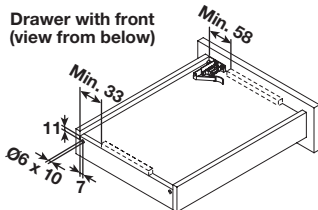

Salice Full Extension

- Weight capacity: 30 kg (66 lbs.)/pair
- Perfect for drawers without handles
- Slight pressure on the drawer front opens the drawer
- "Push" mechanism is fully integrated into the slide
- 2.5 mm height adjustment
- Front clip disconnect for easy drawer insertion and removal

Futura Push Frameless Mounted

Material: Steel; Finish: zinc-plated

Length	Item No.
300 (12")	421.23.830
350 (14")	421.23.835
400 (16")	421.23.840
450 (18")	421.23.845
500 (20")	421.23.850
550 (22")	421.23.855
600 (24")	421.23.860

Drawer with front (view from above)

Internal drawer (view from above)

Drawer with front (view from below)

Internal drawer (view from below)

LN = Runner length
SP = Material thickness

Note

For drawer with front application, the setback is 2 mm plus the thickness of the drawer box material unless the drawer is notched. If it is notched, the setback is 2 mm.