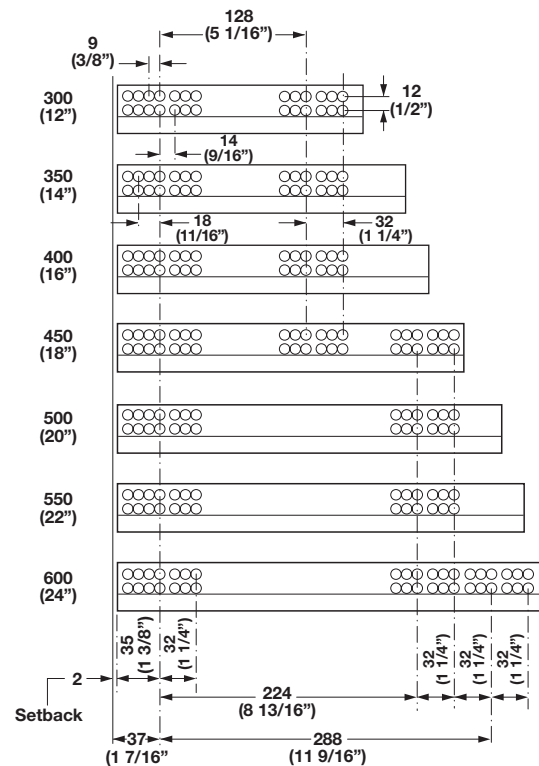

Salice Full Extension

- Weight capacity: 30 kg (66 lbs.)/pair
- Perfect for drawers without handles
- Slight pressure on the drawer front opens the drawer
- "Push" mechanism is fully integrated into the slide
- 2.5 mm height adjustment
- Front clip disconnect for easy drawer insertion and removal

Futura Push Frameless Mounted

Material: Steel; Finish: zinc-plated

Length	Item No.
300 (12")	421.23.830
350 (14")	421.23.835
400 (16")	421.23.840
450 (18")	421.23.845
500 (20")	421.23.850
550 (22")	421.23.855
600 (24")	421.23.860

Drawer with front (view from above)

Internal drawer (view from above)

Drawer with front (view from below)

Internal drawer (view from below)

LN = Runner length
SP = Material thickness

Note

For drawer with front application, the setback is 2 mm plus the thickness of the drawer box material unless the drawer is notched. If it is notched, the setback is 2 mm.

Clips

Material: Plastic

Color	Item No.
gray	421.23.000

Dimensional data not binding. We reserve the right to alter specifications without notice.

Flat head screws

Pages 11.137-11.138, 11.140