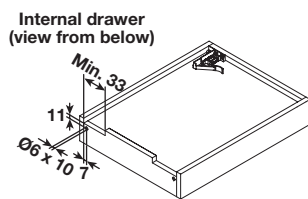

Salice Full Extension

- Weight capacity: 30 kg (66 lbs.)/pair
- Perfect for drawers without handles
- Slight pressure on the drawer front opens the drawer
- "Push" mechanism is fully integrated into the slide
- 2.5 mm height adjustment
- Front clip disconnect for easy drawer insertion and removal

Futura Push Frameless Mounted

Material: Steel; Finish: zinc-plated

Length	Item No.
300 (12")	421.23.830
350 (14")	421.23.835
400 (16")	421.23.840
450 (18")	421.23.845
500 (20")	421.23.850
550 (22")	421.23.855
600 (24")	421.23.860

Drawer with front (view from above)

Internal drawer (view from above)

Drawer with front (view from below)

Internal drawer (view from below)

LN = Runner length
SP = Material thickness

Note

For drawer with front application, the setback is 2 mm plus the thickness of the drawer box material unless the drawer is notched. If it is notched, the setback is 2 mm.

Clips

Material: Plastic

Color	Item No.
gray	421.23.000

Dimensional data not binding. We reserve the right to alter specifications without notice.

Flat head screws

Pages 11.137-11.138, 11.140