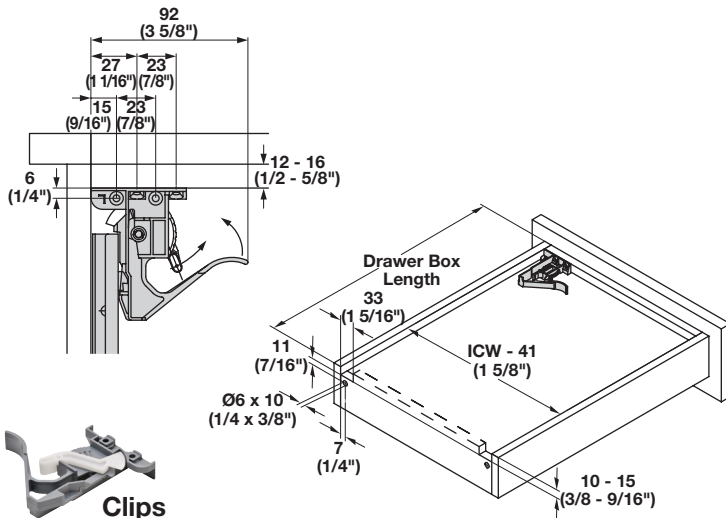

Salice Full Extension

- Weight capacity: 35 kg (75 lbs.)/pair
- Perfect for drawers without handles
- Slight pressure on the drawer front opens the drawer
- "Push" mechanism is fully integrated into the slide
- 3 mm (1/8") height adjustment
- Front clip disconnect for easy drawer insertion and removal
- Slotted hole for depth adjustment

Futura Push Face-Frame Mounted

Material: Steel; Finish: zinc-plated

Slide Length	Drawer Box Length	Item No.
315 (12 15/16")	305 (12")	433.17.830
391 (15 3/8")	381 (15")	433.17.838
467 (18 3/8")	457 (18")	433.17.845
543 (21 5/16")	533 (21")	433.17.853

Drawer Side Thickness: Minimum: 12 (1/2"); Maximum: 16 (5/8")
Maximum Drawer Height = Opening minus 25 (1")

Drawer Side Thickness	16 (5/8")	15 (19/32")	14 (9/16")	13 (1/2")	12 (15/32")
Deduct from Opening Size	9 (3/8")	11 (7/16")	13 (1/2")	16 (5/8")	17 (21/32")

8

Clips

Material: Plastic

Color	Item No.
gray	421.23.000

Face Frame Mounting Brackets

Material: Steel

Finish	Item No.
gray	433.17.000

Dimensions in mm
Inches are approximate