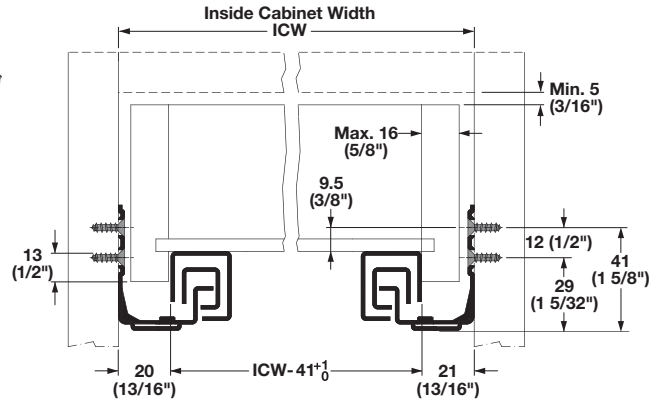

Salice Full Extension

- Weight capacity: 35 kg (75 lbs.)/pair
- Perfect for drawers without handles
- Slight pressure on the drawer front opens the drawer
- "Push" mechanism is fully integrated into the slide
- 3 mm (1/8") height adjustment
- Front clip disconnect for easy drawer insertion and removal
- Slotted hole for depth adjustment

Futura Push Face-Frame Mounted

Material: Steel; Finish: zinc-plated

Slide Length	Drawer Box Length	Item No.
315 (12 15/16")	305 (12")	433.17.830
391 (15 3/8")	381 (15")	433.17.838
467 (18 3/8")	457 (18")	433.17.845
543 (21 5/16")	533 (21")	433.17.853

Drawer Side Thickness: Minimum: 12 (1/2"); Maximum: 16 (5/8")
Maximum Drawer Height = Opening minus 25 (1")

Drawer Side Thickness	16 (5/8")	15 (19/32")	14 (9/16")	13 (1/2")	12 (15/32")
Deduct from Opening Size	9 (3/8")	11 (7/16")	13 (1/2")	16 (5/8")	17 (21/32")

8

Clips

Material: Plastic

Color	Item No.
gray	421.23.000

Face Frame Mounting Brackets

Material: Steel

Finish	Item No.
gray	433.17.000

Dimensions in mm
Inches are approximate