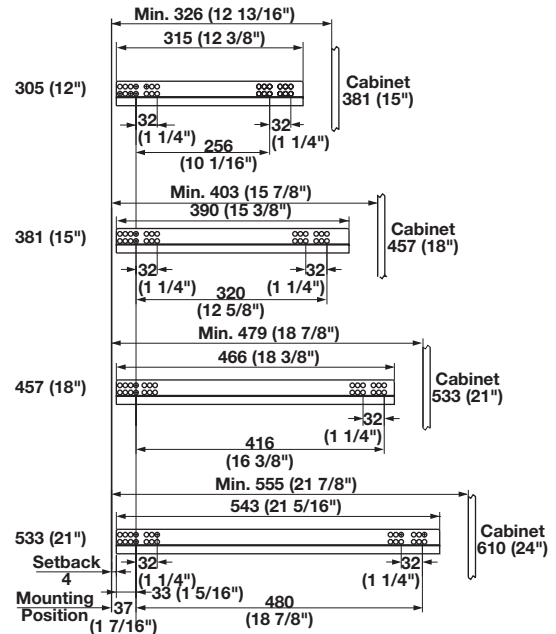

Futura Push Face-Frame Mounted

Material: Steel; Finish: zinc-plated

Slide Length	Drawer Box Length	Item No.
315 (12 15/16")	305 (12")	433.17.830
391 (15 3/8")	381 (15")	433.17.838
467 (18 3/8")	457 (18")	433.17.845
543 (21 5/16")	533 (21")	433.17.853

Drawer Side Thickness: Minimum: 12 (1/2"); Maximum: 16 (5/8")
Maximum Drawer Height = Opening minus 25 (1")

Drawer Side Thickness	16 (5/8")	15 (19/32")	14 (9/16")	13 (1/2")	12 (15/32")
Deduct from Opening Size	9 (3/8")	11 (7/16")	13 (1/2")	16 (5/8")	17 (21/32")

8

Clips

Material: Plastic

Color	Item No.
gray	421.23.000

Face Frame Mounting Brackets

Material: Steel

Finish	Item No.
gray	433.17.000

Dimensions in mm
Inches are approximate

Dimensional data not binding. We reserve the right to alter specifications without notice.