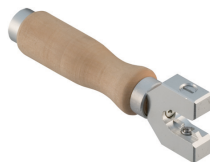

Drawer Front Fixing Insertion Tool

Material: Aluminum and Wood

	Item No.
	553.69.020