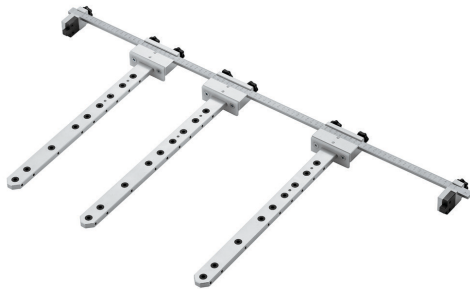

#### Rail Drilling Jig

- For precise pre-drilling of series holes for the Moovit drawer system  
Weight: 2.5 kg (5.5 lbs.)

Material: Aluminum and Steel

	Item No.
	553.69.030

#### Supplied With

- 860 mm (33 7/8") rulers
- 3 420 mm (16 1/2") arms
- 2 stoppers

#### Front Drilling Jig

- For precise pre-drilling of marked series holes for mounting the Moovit front panel  
Width adjustable: 40 mm (1 5/8")  
Height adjustable: 100 mm (4")  
Weight: 1 kg (2.2 lbs.)  
W x H x H: 262 x 150 x 30 mm (10 5/16 x 5 7/8 x 1 3/16")

Material: Aluminum and Steel

	Item No.
	553.69.031