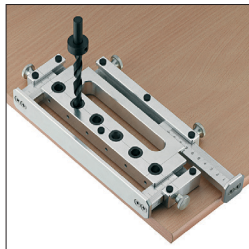

#### Rail Drilling Jig

- For precise pre-drilling of series holes for the Moovit drawer system  
Weight: 2.5 kg (5.5 lbs.)

Material: Aluminum and Steel

	Item No.
	553.69.030

#### Supplied With

- 860 mm (33 7/8") rulers
- 3 420 mm (16 1/2") arms
- 2 stoppers

#### Front Drilling Jig

- For precise pre-drilling of marked series holes for mounting the Moovit front panel  
Width adjustable: 40 mm (1 5/8")  
Height adjustable: 100 mm (4")  
Weight: 1 kg (2.2 lbs.)  
W x H x H: 262 x 150 x 30 mm (10 5/16 x 5 7/8 x 1 3/16")