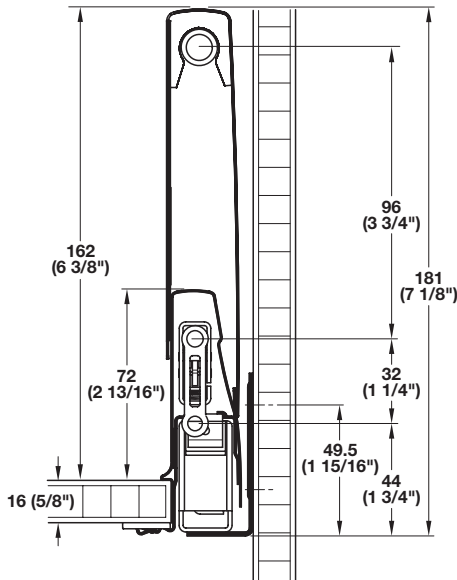

Moovit®

- Quickly and simply extends the height of the drawer by clipping over the railing and onto the drawer side profile
- Panel finish matches perfectly to the profile
- Refer to Section 3 - Drawer Organization for accessories

Height Extension Panel

Material: Steel, epoxy-coated

Length	Metallic Gray	Champagne	Metallic White
270 (10 5/8")	553.60.200	553.60.800	553.60.700
300 (11 13/16")	553.60.201	553.60.801	553.60.701
350 (13 3/4")	553.60.202	553.60.802	553.60.702
400 (15 3/4")	553.60.203	553.60.803	553.60.703
450 (17 11/16")	553.60.204	553.60.804	553.60.704
500 (19 11/16")	553.60.205	553.60.805	553.60.705
550 (21 5/8")	553.60.206	553.60.806	553.60.706
600 (23 5/8")	553.60.207	553.60.807	553.60.707
650 (25 9/16")	553.60.208	553.60.808	553.60.708

Dimensional data not binding. We reserve the right to alter specifications without notice.

You can change the look of your drawer and optimize storage space in three simple steps.

Drawer Side Profile

Drawer Side Profile and Railing

Drawer Side Profile, Railing and Height Extension Panel

Note

Cross Rail cannot be used with height extenders

Dimensions in mm
Inches are approximate