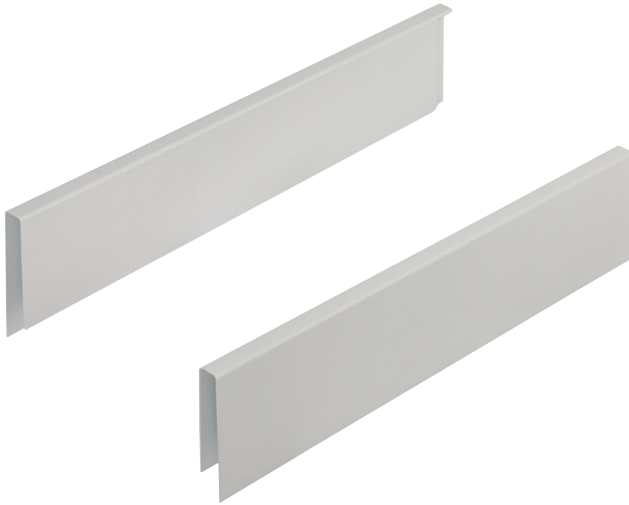

Moovit®

- Quickly and simply extends the height of the drawer by clipping over the railing and onto the drawer side profile
- Panel finish matches perfectly to the profile
- Refer to Section 3 - Drawer Organization for accessories

Height Extension Panel

Material: Steel, epoxy-coated

Length	Metallic Gray	Champagne	Metallic White
270 (10 5/8")	553.60.200	553.60.800	553.60.700
300 (11 13/16")	553.60.201	553.60.801	553.60.701
350 (13 3/4")	553.60.202	553.60.802	553.60.702
400 (15 3/4")	553.60.203	553.60.803	553.60.703
450 (17 11/16")	553.60.204	553.60.804	553.60.704
500 (19 11/16")	553.60.205	553.60.805	553.60.705
550 (21 5/8")	553.60.206	553.60.806	553.60.706
600 (23 5/8")	553.60.207	553.60.807	553.60.707
650 (25 9/16")	553.60.208	553.60.808	553.60.708