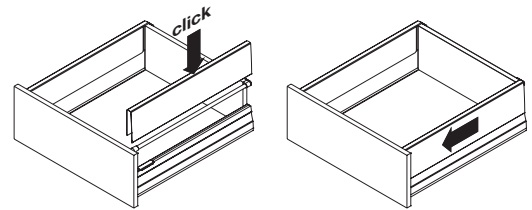

Moovit®

- Quickly and simply extends the height of the drawer by clipping over the railing and onto the drawer side profile
- Panel finish matches perfectly to the profile
- Refer to Section 3 - Drawer Organization for accessories

Height Extension Panel

Material: Steel, epoxy-coated

Length	Metallic Gray	Champagne	Metallic White
270 (10 5/8")	553.60.200	553.60.800	553.60.700
300 (11 13/16")	553.60.201	553.60.801	553.60.701
350 (13 3/4")	553.60.202	553.60.802	553.60.702
400 (15 3/4")	553.60.203	553.60.803	553.60.703
450 (17 11/16")	553.60.204	553.60.804	553.60.704
500 (19 11/16")	553.60.205	553.60.805	553.60.705
550 (21 5/8")	553.60.206	553.60.806	553.60.706
600 (23 5/8")	553.60.207	553.60.807	553.60.707
650 (25 9/16")	553.60.208	553.60.808	553.60.708

Dimensional data not binding. We reserve the right to alter specifications without notice.

You can change the look of your drawer and optimize storage space in three simple steps.

Drawer Side Profile

Drawer Side Profile and Railing