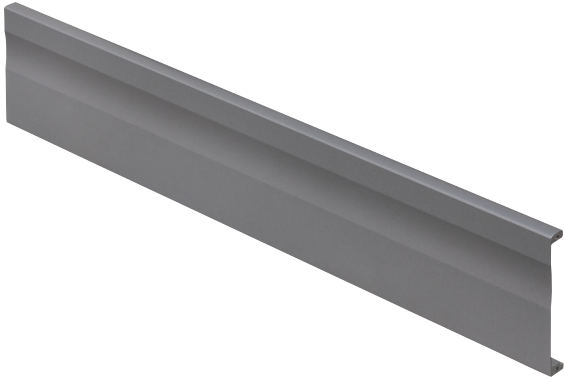

Moovit®

- Front panel finish matches perfectly to side profiles
- Available in three lengths; can be cut to size
- Can be used with or without rails
- 95 mm height

Front Panel

- For internal drawers
- Front panel is cut 80 mm (3 1/8") less than the inside cabinet width

Material: Aluminum

Length	Metallic Gray	Champagne	Metallic White
488 (19 1/5")	553.61.211	553.61.811	553.61.711
788 (31")	553.61.215	553.61.815	553.61.715
1088 (42 13/16")	553.61.219	553.61.819	553.61.719

Internal Drawer Brackets

- Easy assembly to panel, profile and rail with #6 x 3/4" Pan Head screw (order separately, see below)
- 95 x 40 mm (3 3/4" x 1 9/16")

Material: Plastic

Color	Item No.
metallic gray	553.61.292
champagne	553.61.892
metallic white	553.61.792

Material: Plastic

Color	Item No.
metallic gray	553.61.291
champagne	553.61.891
metallic white	553.61.791

Note

Requires Cross Rail and Railing Set, order separately

#6 x 3/4" Pan Head Screw

Material: Steel

Finish	Item No.
black oxide	010.83.045