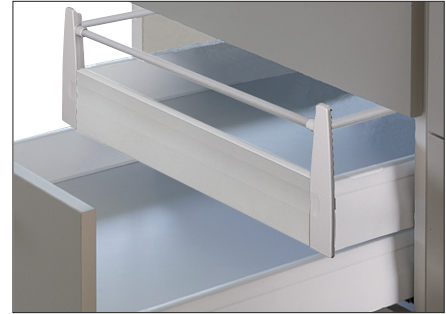

Moovit®

- Front panel finish matches perfectly to side profiles
- Available in three lengths; can be cut to size
- Can be used with or without rails
- 95 mm height

Front Panel

- For internal drawers
- Front panel is cut 80 mm (3 1/8") less than the inside cabinet width

Material: Aluminum

Length	Metallic Gray	Champagne	Metallic White
488 (19 1/5")	553.61.211	553.61.811	553.61.711
788 (31")	553.61.215	553.61.815	553.61.715
1088 (42 13/16")	553.61.219	553.61.819	553.61.719

Internal Drawer Brackets

- Easy assembly to panel, profile and rail with #6 x 3/4" Pan Head screw (order separately, see below)
- 95 x 40 mm (3 3/4" x 1 9/16")

Material: Plastic

Color	Item No.
metallic gray	553.61.292
champagne	553.61.892
metallic white	553.61.792

Internal Drawer Brackets

- For use with railing set (order separately)
- Easy assembly to panel, profile and rail with #6 x 3/4" Pan Head screw (order separately, see below)
- 120 x 40 mm (4 3/4" x 1 9/16")