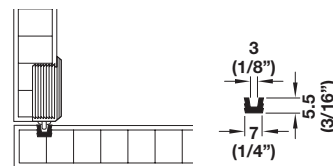

- Maximum door weight: 12 kg (26 lbs.)
- Fittings form combinations for sliding doors with upper guides and lower rollers

Lower Roller

- Press-fit
- For flush mount track with nylon roller

Material: Plastic

Color	Item No.
brown	404.08.115
white	404.08.713

Lower Roller

- Press-fit
- For flush mount track with adjustable axle for height adjustment

Material: Plastic

Color	Item No.
brown	404.08.151

Lower Running Track

- Press-fit
- Flush mount

Material: Plastic

Color	Length	Item No.
brown	2.5 m (8' 2 7/16")	404.09.125
	3 m (9' 10 1/8")	404.09.113
white	2.5 m (8' 2 7/16")	404.09.725
	3 m (9' 10 1/8")	404.09.713

Dimensional data not binding. We reserve the right to alter specifications without notice.