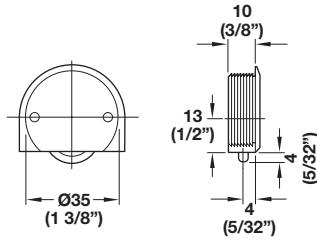

- Maximum door weight: 12 kg (26 lbs.)
- Fittings form combinations for sliding doors with upper guides and lower rollers

Lower Roller

- Press-fit
- For flush mount track with nylon roller

Material: Plastic

Color	Item No.
brown	404.08.115
white	404.08.713

Lower Roller

- Press-fit
- For flush mount track with adjustable axle for height adjustment

Material: Plastic

Color	Item No.
brown	404.08.151

Lower Running Track

- Press-fit
- Flush mount

Material: Plastic

Color	Length	Item No.
brown	2.5 m (8' 2 7/16")	404.09.125
	3 m (9' 10 1/8")	404.09.113
white	2.5 m (8' 2 7/16")	404.09.725
	3 m (9' 10 1/8")	404.09.713

Dimensional data not binding. We reserve the right to alter specifications without notice.