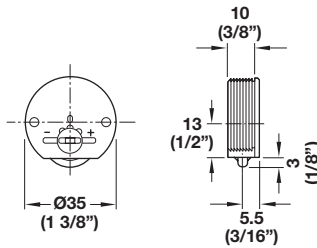

- Maximum door weight: 12 kg (26 lbs.)
- Fittings form combinations for sliding doors with upper guides and lower rollers

Lower Roller

- Press-fit
- For flush mount track with nylon roller

Material: Plastic

Color	Item No.
brown	404.08.115
white	404.08.713

Lower Roller

- Press-fit
- For flush mount track with adjustable axle for height adjustment

Material: Plastic

Color	Item No.
brown	404.08.151

Lower Running Track

- Press-fit
- Flush mount

Material: Plastic

Color	Length	Item No.
brown	2.5 m (8' 2 7/16")	404.09.125
	3 m (9' 10 1/8")	404.09.113
white	2.5 m (8' 2 7/16")	404.09.725
	3 m (9' 10 1/8")	404.09.713

Dimensional data not binding. We reserve the right to alter specifications without notice.