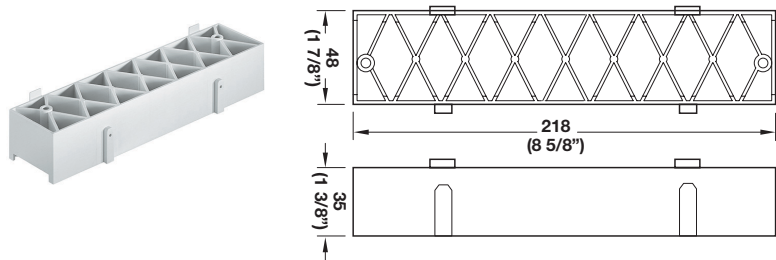

Soft Close, Smuso CD

soft&silent)))

Soft Close Mechanism

- Mounts under or on the cabinet top
- Suitable for left and right hand applications

Material: Plastic; Color: light gray

Door Weight	Item No.
Up to 25 kg (55 lbs.)	405.11.106
Up to 50 kg (110 lbs.)	405.11.107

Note

Can be used with any furniture sliding door system.

Spacer Plate

- Mounts under or on the cabinet top
- Suitable for left and right hand applications

Material: Plastic

Color	Item No.
gray	405.11.194

Dimensional data not binding. We reserve the right to alter specifications without notice.