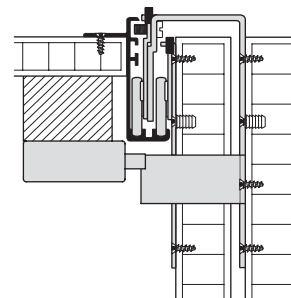

Soft Close, Smuso CD

soft&silent)))

Soft Close Mechanism

- Mounts under or on the cabinet top
- Suitable for left and right hand applications

Material: Plastic; Color: light gray

Door Weight	Item No.
Up to 25 kg (55 lbs.)	405.11.106
Up to 50 kg (110 lbs.)	405.11.107

Note

Can be used with any furniture sliding door system.

Spacer Plate

- Mounts under or on the cabinet top
- Suitable for left and right hand applications

Material: Plastic

Color	Item No.
gray	405.11.194

Dimensional data not binding. We reserve the right to alter specifications without notice.

Dimensions in mm
Inches are approximate