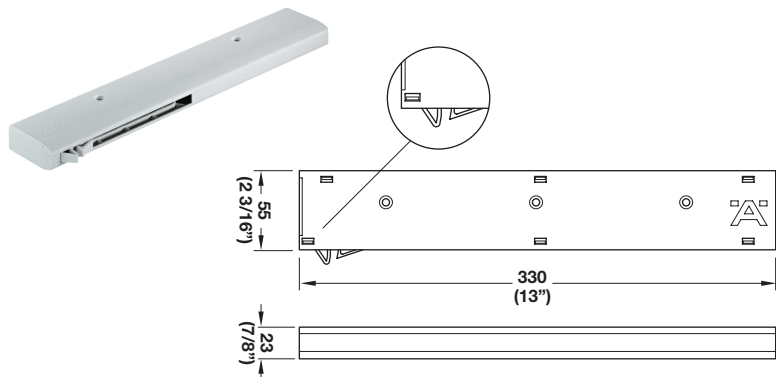

Soft Close, Smuso CD

soft&silent)))

Soft Close Mechanism

- Mounts under or on the cabinet top
- Suitable for left and right hand applications

Material: Plastic; Color: light gray

Door Weight	Item No.
Up to 25 kg (55 lbs.)	405.11.106
Up to 50 kg (110 lbs.)	405.11.107

Note

Can be used with any furniture sliding door system.

Spacer Plate

- Mounts under or on the cabinet top
- Suitable for left and right hand applications

Material: Plastic

Color	Item No.
gray	405.11.194

Dimensional data not binding. We reserve the right to alter specifications without notice.

Dimensions in mm
Inches are approximate