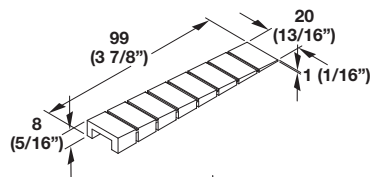

**Base Leveler - M10**

- With fixed foot

Material: Thread: Steel; Finish: zinc-plated  
Foot: Plastic; Color: black

Length	Item No.
30 (1 1/8")	651.01.304
50 (2")	651.01.500

**Base Leveler - M10**

Material: Thread: Steel; Finish: zinc-plated  
Foot: Nylon; Color: black

Item No.
651.01.330

**Base Leveler - M8**

Material: Thread: Steel; Finish: zinc-plated  
Foot: Plastic; Color: black

Item No.
651.06.300

**Cuni Furniture Wedge**

- Perfectly levels the furniture for proper door function
- Place the strip under furniture to level, then snap off the sections
- Sections can be broken off from 1 mm to 8 mm

Material: Plastic

Color	Item No.
brown	006.90.900
white	006.90.920

Dimensional data not binding. We reserve the right to alter specifications without notice.