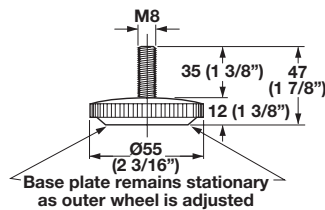

**Base Leveler - M10**

- With fixed foot

Material: Thread: Steel; Finish: zinc-plated  
Foot: Plastic; Color: black

Length	Item No.
30 (1 1/8")	651.01.304
50 (2")	651.01.500

**Base Leveler - M10**

Material: Thread: Steel; Finish: zinc-plated  
Foot: Nylon; Color: black

Item No.
651.01.330

**Base Leveler - M8**

Material: Thread: Steel; Finish: zinc-plated  
Foot: Plastic; Color: black

Item No.
651.06.300

**Cuni Furniture Wedge**

- Perfectly levels the furniture for proper door function
- Place the strip under furniture to level, then snap off the sections
- Sections can be broken off from 1 mm to 8 mm

Material: Plastic

Color	Item No.
brown	006.90.900
white	006.90.920

Dimensional data not binding. We reserve the right to alter specifications without notice.