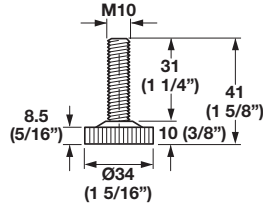

**Base Leveler - M10**

- With fixed foot

Material: Thread: Steel; Finish: zinc-plated  
Foot: Plastic; Color: black

Length	Item No.
30 (1 1/8")	651.01.304
50 (2")	651.01.500

**Base Leveler - M10**

Material: Thread: Steel; Finish: zinc-plated  
Foot: Nylon; Color: black

Item No.
651.01.330

**Base Leveler - M8**

Material: Thread: Steel; Finish: zinc-plated  
Foot: Plastic; Color: black

Item No.
651.06.300

**Cuni Furniture Wedge**

- Perfectly levels the furniture for proper door function
- Place the strip under furniture to level, then snap off the sections
- Sections can be broken off from 1 mm to 8 mm

Material: Plastic

Color	Item No.
brown	006.90.900
white	006.90.920

Dimensional data not binding. We reserve the right to alter specifications without notice.