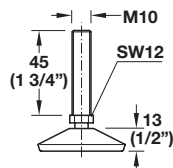

Base Leveler - M10

- With swiveling base plate and 5 mm hexagon socket

Material: Steel; Finish: zinc-plated

Length	Item No.
60 (2 3/8")	637.03.009
70 (2 3/4")	637.03.018
80 (3 3/16")	637.03.027
90 (3 9/16")	637.03.036
100 (4")	637.03.045
120 (4 3/4")	637.03.054

Protective Cap, optional

- Snaps over swiveling base plate (order separately)

Material: Plastic

Color	Item No.
white	637.02.090

6

Base Leveler - M10

- With swiveling base plate and 5 mm hexagon socket

Material: Steel

Foot: Rubber; Color: black

Finish	Item No.
nickel-plated	651.02.909

Hex Key - M5

Material: Steel

Finish	Item No.
zinc-plated	008.28.062

Base Leveler

- Swivels with ball joint

Material: Thread: Steel; Foot: Plastic; Color: black

Finish	Item No.
zinc-plated	651.00.125

Dimensions in mm
Inches are approximate