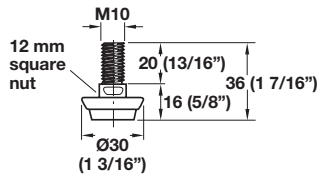

Base Leveler - M10

- With swiveling base plate and 5 mm hexagon socket

Material: Steel; Finish: zinc-plated

Length	Item No.
60 (2 3/8")	637.03.009
70 (2 3/4")	637.03.018
80 (3 3/16")	637.03.027
90 (3 9/16")	637.03.036
100 (4")	637.03.045
120 (4 3/4")	637.03.054

Protective Cap, optional

- Snaps over swiveling base plate (order separately)

Material: Plastic

Color	Item No.
white	637.02.090

6

Base Leveler - M10

- With swiveling base plate and 5 mm hexagon socket

Material: Steel

Foot: Rubber; Color: black

Finish	Item No.
nickel-plated	651.02.909

Hex Key - M5

Material: Steel

Finish	Item No.
zinc-plated	008.28.062

Base Leveler

- Swivels with ball joint

Material: Thread: Steel; Foot: Plastic; Color: black

Finish	Item No.
zinc-plated	651.00.125

Dimensions in mm
Inches are approximate