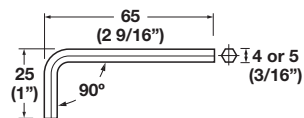

Base Leveler - M10

- With swiveling base plate and 5 mm hexagon socket

Material: Steel; Finish: zinc-plated

Length	Item No.
60 (2 3/8")	637.03.009
70 (2 3/4")	637.03.018
80 (3 3/16")	637.03.027
90 (3 9/16")	637.03.036
100 (4")	637.03.045
120 (4 3/4")	637.03.054

Protective Cap, optional

- Snaps over swiveling base plate (order separately)

Material: Plastic

Color	Item No.
white	637.02.090

6

Base Leveler - M10

- With swiveling base plate and 5 mm hexagon socket

Material: Steel

Foot: Rubber; Color: black

Finish	Item No.
nickel-plated	651.02.909

Hex Key - M5

Material: Steel

Finish	Item No.
zinc-plated	008.28.062

Base Leveler

- Swivels with ball joint

Material: Thread: Steel; Foot: Plastic; Color: black

Finish	Item No.
zinc-plated	651.00.125

Dimensions in mm
Inches are approximate