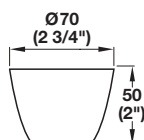

- Screw-mounted

Material: Plastic, lacquered

Color	Item No.
silver	634.01.900

Pair Supplied With
2 feet

- Screw-mounted

Material: Plastic, lacquered

Color	Item No.
black	634.00.300
silver	634.00.900

Pair Supplied With
2 feet

6

- Screw-mounted

Material: Plastic, lacquered

Color	Item No.
silver	634.00.910

Pair Supplied With
2 feet

Material: Steel

Height	Polished Chrome	Brushed Steel
129 (5 1/16")	634.47.201	634.47.401
231 (9 1/8")	634.47.202	634.47.402
433 (17 1/16")	634.47.203	634.47.403

Dimensions in mm
Inches are approximate

Pan head screws	Pages 11.139-11.140
Flat head screws	Pages 11.137-11.138, 11.140

Dimensional data not binding. We reserve the right to alter specifications without notice.