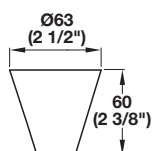

- Screw-mounted

Material: Plastic, lacquered

Color	Item No.
silver	634.01.900

Pair Supplied With
2 feet

- Screw-mounted

Material: Plastic, lacquered

Color	Item No.
black	634.00.300
silver	634.00.900

Pair Supplied With
2 feet

6

- Screw-mounted

Material: Plastic, lacquered

Color	Item No.
silver	634.00.910

Pair Supplied With
2 feet

Material: Steel

Height	Polished Chrome	Brushed Steel
129 (5 1/16")	634.47.201	634.47.401
231 (9 1/8")	634.47.202	634.47.402
433 (17 1/16")	634.47.203	634.47.403

Dimensions in mm
Inches are approximate

Pan head screws	Pages 11.139-11.140
Flat head screws	Pages 11.137-11.138, 11.140

Dimensional data not binding. We reserve the right to alter specifications without notice.