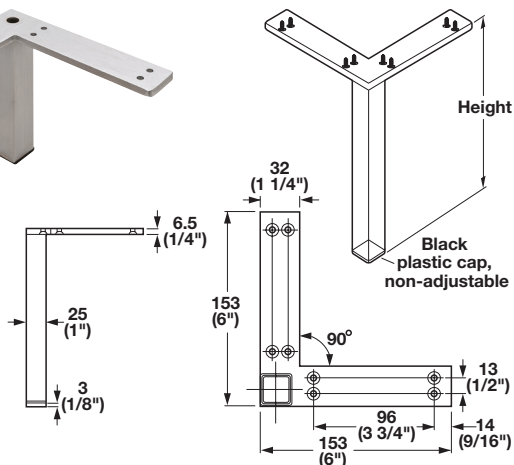

- Screw-mounted

Material: Plastic, lacquered

Color	Item No.
silver	634.01.900

Pair Supplied With
2 feet

- Screw-mounted

Material: Plastic, lacquered

Color	Item No.
black	634.00.300
silver	634.00.900

Pair Supplied With
2 feet

6

- Screw-mounted

Material: Plastic, lacquered

Color	Item No.
silver	634.00.910

Pair Supplied With
2 feet

Material: Steel

Height	Polished Chrome	Brushed Steel
129 (5 1/16")	634.47.201	634.47.401
231 (9 1/8")	634.47.202	634.47.402
433 (17 1/16")	634.47.203	634.47.403

Dimensions in mm
Inches are approximate

Pan head screws	Pages 11.139-11.140
Flat head screws	Pages 11.137-11.138, 11.140

Dimensional data not binding. We reserve the right to alter specifications without notice.