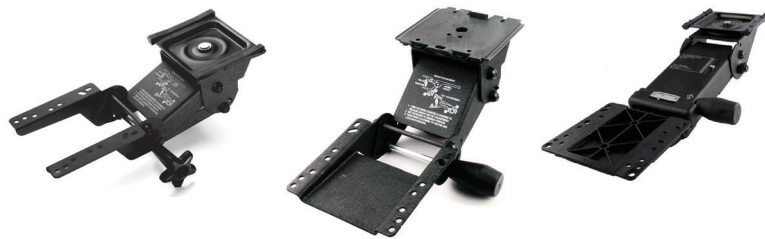

Keyboard Tray - Economy

- Low profile and durable
- Integrated mouse tray slides for left or right hand use

Material: Plastic, injection molded

Color	Item No.
black	639.96.397

Mix and Match Arms & Trays to suit your needs

Arms	Page	Trays	Page
Encore (good)	5.6	Economy (good)	5.9
Echo (better)	5.7	Harmony (better)	5.10
Ovation (best)	5.8	HDPE (best)	5.10

Dimensional data not binding. We reserve the right to alter specifications without notice.