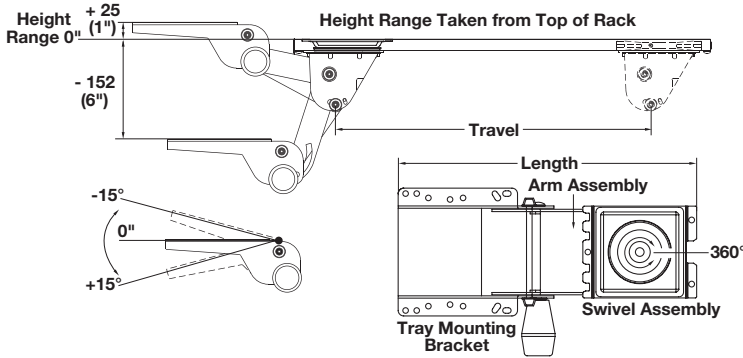

- The Echo Arm is a no-frills keyboard support arm that offers all the adjustability needed for comfort and efficiency
- For occasional users, home office, education, learning and training centers
- Meets or exceeds ANSI/BIFMA requirements
- Made in North America, TAA Compliant

5