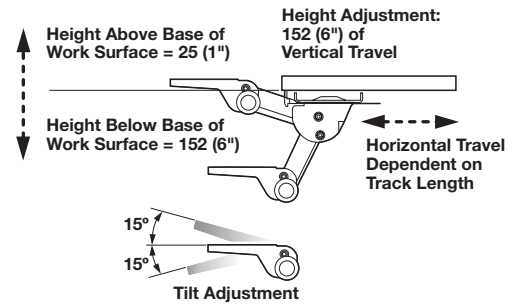

- The Echo Arm is a no-frills keyboard support arm that offers all the adjustability needed for comfort and efficiency
- For occasional users, home office, education, learning and training centers
- Meets or exceeds ANSI/BIFMA requirements
- Made in North America, TAA Compliant

5