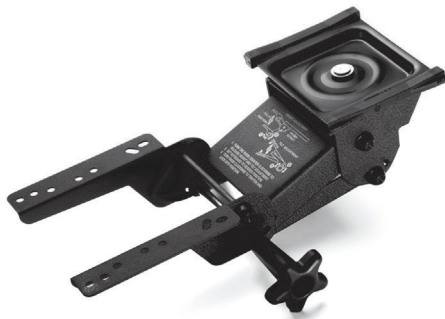

- The Encore Arm is an entry level arm that provides most of the features at an economical price
- For occasional users, home office, education, learning and training centers
- Meets or exceeds ANSI/BIFMA requirements
- Made in North America, TAA Compliant

5

Keyboard Arm - Encore

- Low profile design provides maximum leg room
- Star wheel adjustment knob provides simultaneous height and tilt adjustment
- 360° swivel allows user to move keyboard freely from side to side
- Stores on 432 mm (17") plastic glide track

Material: Steel, epoxy-coated; Components: Plastic

Color	Item No.
black	632.68.380

Mix and Match Arms & Trays to suit your needs

Arms	Page	Trays	Page
Encore (good)	5.6	Economy (good)	5.9
Echo (better)	5.7	Harmony (better)	5.10
Ovation (best)	5.8	HDPE (best)	5.10