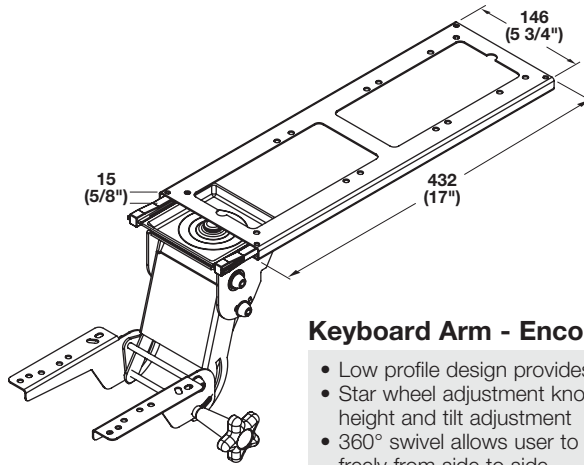

- The Encore Arm is an entry level arm that provides most of the features at an economical price
- For occasional users, home office, education, learning and training centers
- Meets or exceeds ANSI/BIFMA requirements
- Made in North America, TAA Compliant

5

Keyboard Arm - Encore

- Low profile design provides maximum leg room
- Star wheel adjustment knob provides simultaneous height and tilt adjustment
- 360° swivel allows user to move keyboard freely from side to side
- Stores on 432 mm (17") plastic glide track

Material: Steel, epoxy-coated; Components: Plastic

Color	Item No.
black	632.68.380

Mix and Match Arms & Trays to suit your needs

Arms	Page	Trays	Page
Encore (good)	5.6	Economy (good)	5.9
Echo (better)	5.7	Harmony (better)	5.10
Ovation (best)	5.8	HDPE (best)	5.10

Dimensions in mm
Inches are approximate