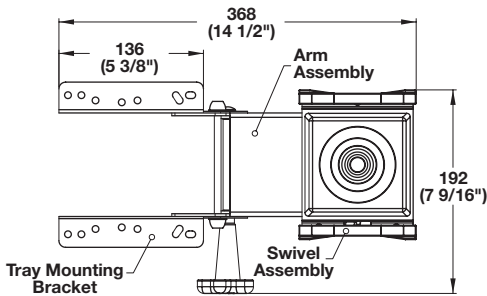

5

Keyboard Arm - Encore

- Low profile design provides maximum leg room
- Star wheel adjustment knob provides simultaneous height and tilt adjustment
- 360° swivel allows user to move keyboard freely from side to side
- Stores on 432 mm (17") plastic glide track

Material: Steel, epoxy-coated; Components: Plastic

Color	Item No.
black	632.68.380

Mix and Match Arms & Trays to suit your needs

Arms	Page	Trays	Page
Encore (good)	5.6	Economy (good)	5.9
Echo (better)	5.7	Harmony (better)	5.10
Ovation (best)	5.8	HDPE (best)	5.10

Dimensions in mm
Inches are approximate