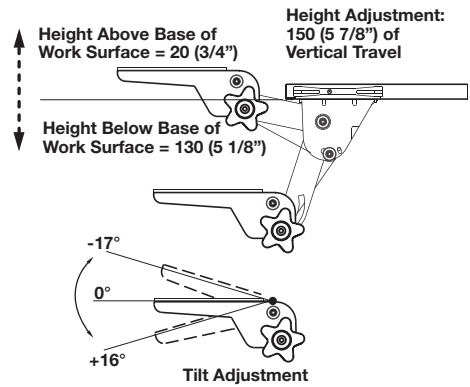

5

Keyboard Arm - Encore

- Low profile design provides maximum leg room
- Star wheel adjustment knob provides simultaneous height and tilt adjustment
- 360° swivel allows user to move keyboard freely from side to side
- Stores on 432 mm (17") plastic glide track

Dimensions in mm
Inches are approximate