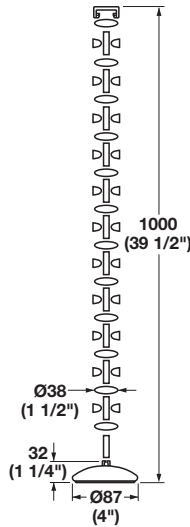

- These flexible cable management systems are attractively designed and protect the cables from floor to desktop
- An ideal solution for use with adjustable table mechanisms
- The length/height is easily adjusted by adding or removing individual discs as required

Wire-Guide® Cable Manager
Vertical Wire Guide

Length: 1000 mm (39 1/2")

Material: Plastic; Base: Metal

Color	Item No.
black	631.18.301

Supplied With
2 Fastening clips
Screws

5

Vertebra Round Cable Manager
Vertical System

- With weighted base and table attachment element

Material: Plastic; Base: Metal

Color	Item No.
black	631.01.300
silver RAL 9006	631.01.900

Supplied With
Mounting screws

Cable management disc

Dimensional data not binding. We reserve the right to alter specifications without notice.

Dimensions in mm
Inches are approximate