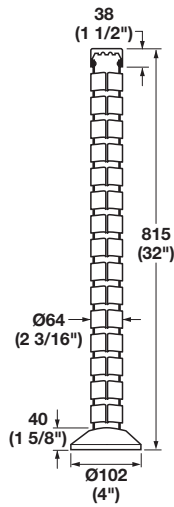

Wire-Guide® Cable Manager
Vertical Wire Guide

Length: 1000 mm (39 1/2")

Material: Plastic; Base: Metal

Color	Item No.
black	631.18.301

Supplied With
2 Fastening clips
Screws

5

Vertebra Round Cable Manager
Vertical System

- With weighted base and table attachment element

Material: Plastic; Base: Metal

Color	Item No.
black	631.01.300
silver RAL 9006	631.01.900

Supplied With
Mounting screws

Cable management disc

Dimensional data not binding. We reserve the right to alter specifications without notice.

Dimensions in mm
Inches are approximate