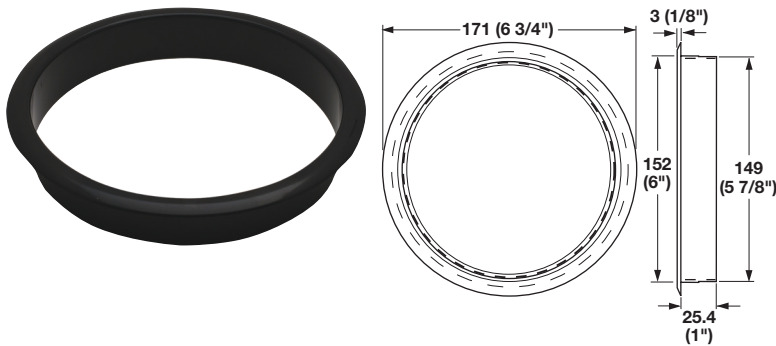

**Paper Guide**

- With fastening clips for different worktop thicknesses 25 to 35 mm (1" to 1 3/8")

Material: Plastic

Color	Item No.
black	429.98.372

**Set Supplied With**

Grommet  
Clips

**Paper Guide**

- Requires only a single pass of 25 mm (1") router to install
- Glue or staple to insure installation

Material: Plastic

Color	Item No.
black	429.98.390

**Waste Management Liner**

- For press fitting into 152 mm (6") hole

Material: Plastic

Color	Item No.
black	631.24.320
white	631.24.720

**PVC Continuous Cord Grommet**

- Attaches to surfaces 19 mm thick by fitting into a single 3 mm (1/8") routed groove
  - Eliminates unsightly holes and caps and provides the flexibility to move electrical equipment anywhere along the surface without tangling wires
- Length: 2.5 m (98")

Material: PVC

Color	Item No.
black	829.14.310

Dimensional data not binding. We reserve the right to alter specifications without notice.

5

Dimensions in mm  
Inches are approximate