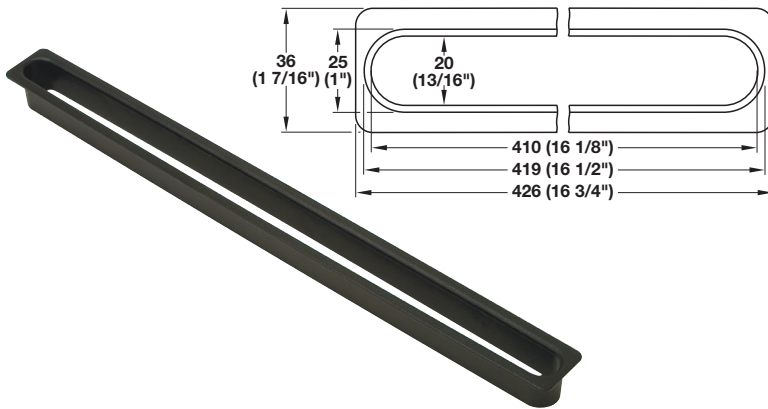

**Paper Guide**

- With fastening clips for different worktop thicknesses 25 to 35 mm (1" to 1 3/8")

Material: Plastic

Color	Item No.
black	429.98.372

**Set Supplied With**

Grommet  
Clips

**Paper Guide**

- Requires only a single pass of 25 mm (1") router to install
- Glue or staple to insure installation

Material: Plastic

Color	Item No.
black	429.98.390

**Waste Management Liner**

- For press fitting into 152 mm (6") hole

Material: Plastic

Color	Item No.
black	631.24.320
white	631.24.720

**PVC Continuous Cord Grommet**

- Attaches to surfaces 19 mm thick by fitting into a single 3 mm (1/8") routed groove
  - Eliminates unsightly holes and caps and provides the flexibility to move electrical equipment anywhere along the surface without tangling wires
- Length: 2.5 m (98")

Material: PVC

Color	Item No.
black	829.14.310

Dimensional data not binding. We reserve the right to alter specifications without notice.

5

Dimensions in mm  
Inches are approximate