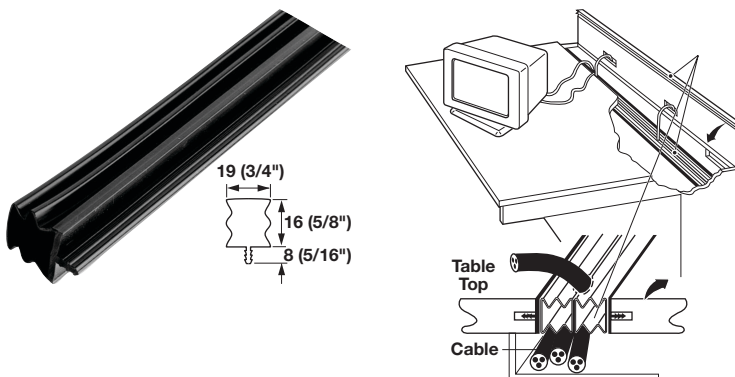

**Paper Guide**

- With fastening clips for different worktop thicknesses 25 to 35 mm (1" to 1 3/8")

Material: Plastic

Color	Item No.
black	429.98.372

**Set Supplied With**

Grommet  
Clips

**Paper Guide**

- Requires only a single pass of 25 mm (1") router to install
- Glue or staple to insure installation

Material: Plastic

Color	Item No.
black	429.98.390

**Waste Management Liner**

- For press fitting into 152 mm (6") hole

Material: Plastic

Color	Item No.
black	631.24.320
white	631.24.720

**PVC Continuous Cord Grommet**

- Attaches to surfaces 19 mm thick by fitting into a single 3 mm (1/8") routed groove
  - Eliminates unsightly holes and caps and provides the flexibility to move electrical equipment anywhere along the surface without tangling wires
- Length: 2.5 m (98")

Material: PVC

Color	Item No.
black	829.14.310

Dimensional data not binding. We reserve the right to alter specifications without notice.

5

Dimensions in mm  
Inches are approximate