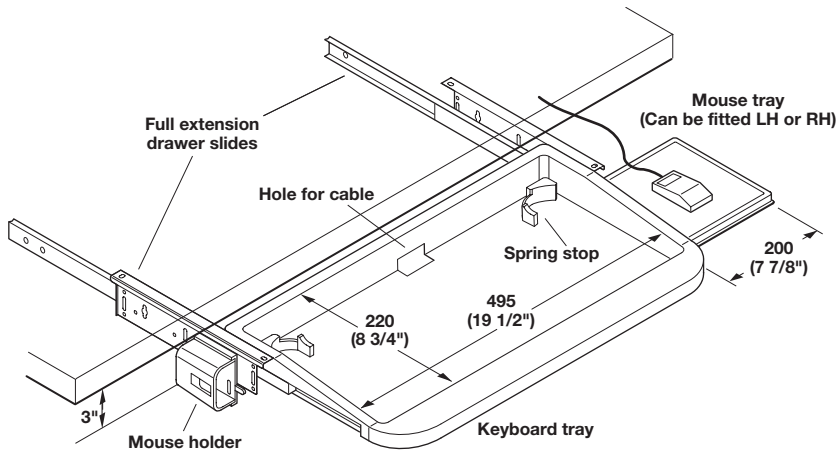

- For occasional users or home office
- Mouse tray, supplied with a polyurethane pad, attaches on left or right hand side
- Ball bearing, full extension drawer slides with plastic stops to prevent tray moving once extended
- Mouse holder with spring stop to store most mouse types
- Spring stops in tray keep most types of keyboards secure

### Keyboard Tray with Mouse Tray

Material: Plastic

Color	Item No.
black	429.80.360

**Supplied With**  
Mounting template  
Screws

5

Dimensional data not binding. We reserve the right to alter specifications without notice.

Dimensions in mm  
Inches are approximate