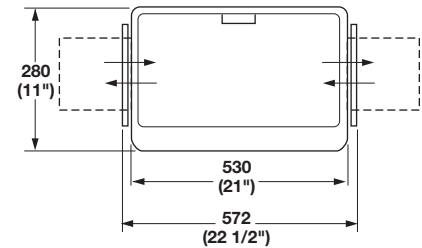

- For occasional users or home office
- Mouse tray, supplied with a polyurethane pad, attaches on left or right hand side
- Ball bearing, full extension drawer slides with plastic stops to prevent tray moving once extended
- Mouse holder with spring stop to store most mouse types
- Spring stops in tray keep most types of keyboards secure

### Keyboard Tray with Mouse Tray

Material: Plastic

Color	Item No.
black	429.80.360

**Supplied With**  
Mounting template  
Screws

5

Dimensional data not binding. We reserve the right to alter specifications without notice.

Dimensions in mm  
Inches are approximate