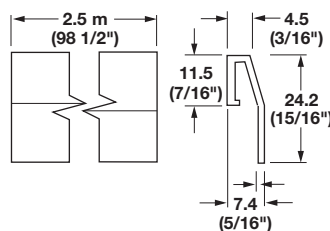

**Rail Clip**

- Hangs over file rail (above), allowing files to be hung at 90° angle to rails

Material: Plastic

Color	Item No.
black	422.73.300

Packing: 10 pcs.

**Cross Rail**

- Fits in clip above
  - Easily cut to length for your application
- Length: 2.5 m (98 1/2")

Material: Aluminum, unfinished

Item No.
422.74.900

**Rail - Easy Slide**

- With radiused top edge, snaps over drawer side
  - For 13 to 16 mm (1/2" to 5/8") material
- Length: 2.5 m (98 1/2")

Material: Plastic

Description	Color	Item No.
For 13 (1/2")	black	422.75.300
For 13 (1/2")	white	422.75.700
For 16 (5/8")	black	422.75.310

**Aluminum Rail**

- Without holes; drill holes where needed
- Length: 2.5 m (98 1/2")

Material: Aluminum, anodized

Color	Item No.
black	422.71.303
satin silver	422.71.901

Dimensional data not binding. We reserve the right to alter specifications without notice.

5

Dimensions in mm  
Inches are approximate