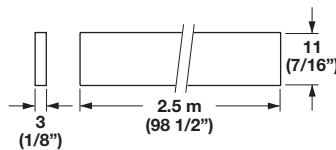

**Rail**

- Snaps onto 1/2" drawer sides, requiring no glue or staples
  - Add clips and cross rails to accommodate different sized drawers and file sizes
- Length: 2.5 m (98 1/2")

Material: Plastic

Color	Item No.
black	422.72.391
white	422.73.790

**Rail Clip**

- Hangs over file rail (above), allowing files to be hung at 90° angle to rails

Material: Plastic

Color	Item No.
black	422.73.300

Packing: 10 pcs.

**Cross Rail**

- Fits in clip above
  - Easily cut to length for your application
- Length: 2.5 m (98 1/2")

Material: Aluminum, unfinished

Item No.
422.74.900

**Rail - Easy Slide**

- With radiused top edge, snaps over drawer side
  - For 13 to 16 mm (1/2" to 5/8") material
- Length: 2.5 m (98 1/2")

Material: Plastic

Description	Color	Item No.
For 13 (1/2")	black	422.75.300
For 13 (1/2")	white	422.75.700
For 16 (5/8")	black	422.75.310

**Aluminum Rail**

- Without holes; drill holes where needed
- Length: 2.5 m (98 1/2")