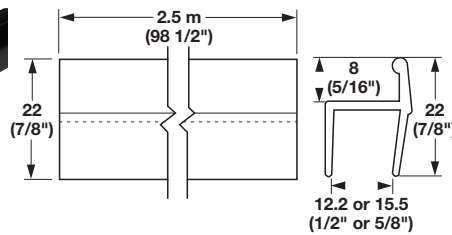

**Rail**

- Snaps onto 1/2" drawer sides, requiring no glue or staples
  - Add clips and cross rails to accommodate different sized drawers and file sizes
- Length: 2.5 m (98 1/2")

Material: Plastic

Color	Item No.
black	422.72.391
white	422.73.790

**Rail Clip**

- Hangs over file rail (above), allowing files to be hung at 90° angle to rails

Material: Plastic

Color	Item No.
black	422.73.300

Packing: 10 pcs.

**Cross Rail**

- Fits in clip above
  - Easily cut to length for your application
- Length: 2.5 m (98 1/2")

Material: Aluminum, unfinished

Item No.
422.74.900

**Rail - Easy Slide**

- With radiused top edge, snaps over drawer side
  - For 13 to 16 mm (1/2" to 5/8") material
- Length: 2.5 m (98 1/2")

Material: Plastic

Description	Color	Item No.
For 13 (1/2")	black	422.75.300
For 13 (1/2")	white	422.75.700
For 16 (5/8")	black	422.75.310

**Aluminum Rail**

- Without holes; drill holes where needed
- Length: 2.5 m (98 1/2")