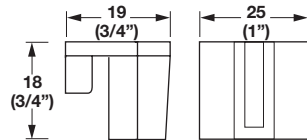

**Rail**

- Snaps onto 1/2" drawer sides, requiring no glue or staples
  - Add clips and cross rails to accommodate different sized drawers and file sizes
- Length: 2.5 m (98 1/2")

Material: Plastic

Color	Item No.
black	422.72.391
white	422.73.790

**Rail Clip**

- Hangs over file rail (above), allowing files to be hung at 90° angle to rails

Material: Plastic

Color	Item No.
black	422.73.300

Packing: 10 pcs.

**Cross Rail**

- Fits in clip above
  - Easily cut to length for your application
- Length: 2.5 m (98 1/2")

Material: Aluminum, unfinished

Item No.
422.74.900

**Rail - Easy Slide**

- With radiused top edge, snaps over drawer side
  - For 13 to 16 mm (1/2" to 5/8") material
- Length: 2.5 m (98 1/2")

Material: Plastic

Description	Color	Item No.
For 13 (1/2")	black	422.75.300
For 13 (1/2")	white	422.75.700
For 16 (5/8")	black	422.75.310

**Aluminum Rail**

- Without holes; drill holes where needed
- Length: 2.5 m (98 1/2")