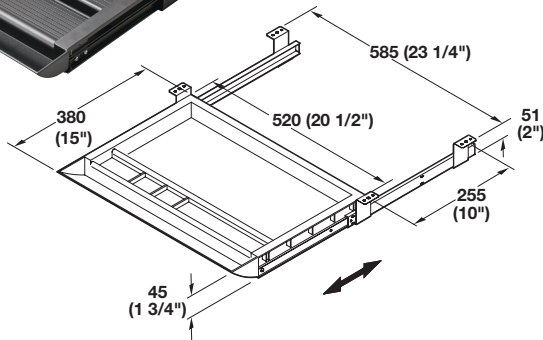

- 3 compartments
- Compact size
- Ball bearing slides, with both hold-in and hold-out detents
- Completely assembled
- Minimum width required for installation: 387 mm (15 1/4")
- Installed depth: 15 1/4"
- Extended depth: 26"

Material: Tray: Plastic; Slides: Steel

Color	Item No.
black	429.59.340

**Supplied With**  
Mounting hardware

- 5 compartments
- With ball bearing slides
- Simple assembly required
- Minimum width required for installation: 591 mm (23 1/4")
- Installed depth: 18 1/4"
- Extended depth: 29"

Material: Tray: Plastic; Slides: Steel

Color	Item No.
black	429.59.350

**Supplied With**  
Mounting hardware

Dimensional data not binding. We reserve the right to alter specifications without notice.

Dimensions in mm  
Inches are approximate