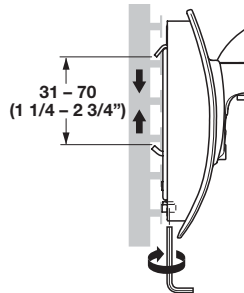

Ellipta® Accessories

Laptop Tray

- Optimizes desktop space by elevating laptop computer
 - Arm and post sold separately
- L x W: 314 x 314 mm (12 3/8" x 12 3/8")

Material: Steel

Color	Item No.
silver RAL 9006	818.10.990

5

Wall Mount Bracket

- Designed to attach the *ellipta* arm directly to the wall

Material: Aluminum, die-cast

Color	Item No.
silver RAL 9006	818.11.980

Note

Arm sold separately, refer to page 5.17.

Universal Slat Wall Bracket

- Clamps into most existing slat walls
- 3-way adjustment, includes bubble level for exact leveling

Material: Aluminum, die-cast

Color	Item No.
silver RAL 9006	818.11.981

Set Supplied With

- Bracket
- Cover plate

Dimensions in mm
Inches are approximate