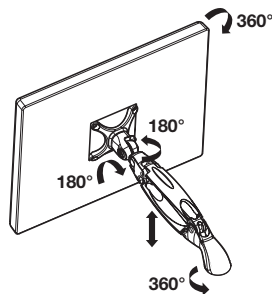

Ellipta®

More flexibility

Better communication

More creative freedom

1. Universal Post with USB Ports includes 4 (2.0) USB ports, and can be clamp mounted to desk top or through mounted in a standard grommet hole up to Ø80 mm (3 1/8"). Accommodates desk top thicknesses of 8 to 75 mm (5/16" to 3").
2. Universal post heights of 260 or 570 mm (10 1/4" or 22 1/2") allow for mounting of multiple arms on a single post.
3. Sliding clamp for quick height adjustment without tools.
4. Flexible, lateral rotation at each joint for an unlimited range of settings.
5. Spring tension can be easily adjusted to counterbalance the weight of the monitor.
6. Vertical adjustment up to 228 mm (9") for optimal screen height.
7. 180° of lateral swivel
8. 180° of tilt range for proper screen angle
9. Mounting bracket includes both 75 and 100 mm (3" and 4") patterns to comply with VESA (Visual Electronics Standards Association) mounting standards. Rotate flat screen between landscape and portrait positions.
10. Cable guides gather and secure monitor wires, keeping the work surface clear of unsightly cables.

5

Range of Adjustment:

With Short Arm

With Medium Arm

With Long Arm

Dimensional data not binding. We reserve the right to alter specifications without notice.

Dimensions in mm
Inches are approximate

FC **5.15**