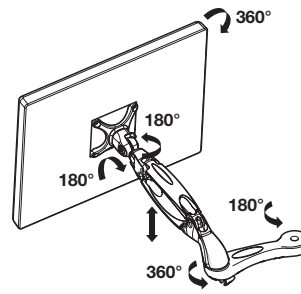

Ellipta®

More flexibility

Better communication

More creative freedom

1. Universal Post with USB Ports includes 4 (2.0) USB ports, and can be clamp mounted to desk top or through mounted in a standard grommet hole up to Ø80 mm (3 1/8"). Accommodates desk top thicknesses of 8 to 75 mm (5/16" to 3").
2. Universal post heights of 260 or 570 mm (10 1/4" or 22 1/2") allow for mounting of multiple arms on a single post.
3. Sliding clamp for quick height adjustment without tools.
4. Flexible, lateral rotation at each joint for an unlimited range of settings.
5. Spring tension can be easily adjusted to counterbalance the weight of the monitor.
6. Vertical adjustment up to 228 mm (9") for optimal screen height.
7. 180° of lateral swivel
8. 180° of tilt range for proper screen angle
9. Mounting bracket includes both 75 and 100 mm (3" and 4") patterns to comply with VESA (Visual Electronics Standards Association) mounting standards. Rotate flat screen between landscape and portrait positions.
10. Cable guides gather and secure monitor wires, keeping the work surface clear of unsightly cables.

5

Range of Adjustment:

With Short Arm

With Medium Arm

With Long Arm

Dimensional data not binding. We reserve the right to alter specifications without notice.

Dimensions in mm
Inches are approximate

FC **5.15**