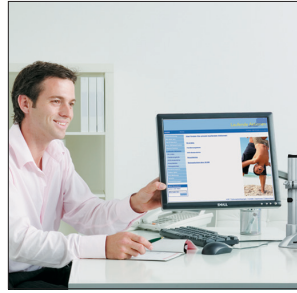

Ellipta®

More flexibility

Better communication

More creative freedom

1. Universal Post with USB Ports includes 4 (2.0) USB ports, and can be clamp mounted to desk top or through mounted in a standard grommet hole up to Ø80 mm (3 1/8"). Accommodates desk top thicknesses of 8 to 75 mm (5/16" to 3").
2. Universal post heights of 260 or 570 mm (10 1/4" or 22 1/2") allow for mounting of multiple arms on a single post.
3. Sliding clamp for quick height adjustment without tools.
4. Flexible, lateral rotation at each joint for an unlimited range of settings.
5. Spring tension can be easily adjusted to counterbalance the weight of the monitor.
6. Vertical adjustment up to 228 mm (9") for optimal screen height.
7. 180° of lateral swivel
8. 180° of tilt range for proper screen angle
9. Mounting bracket includes both 75 and 100 mm (3" and 4") patterns to comply with VESA (Visual Electronics Standards Association) mounting standards. Rotate flat screen between landscape and portrait positions.
10. Cable guides gather and secure monitor wires, keeping the work surface clear of unsightly cables.

5

Range of Adjustment:

With Short Arm

With Medium Arm

With Long Arm

Dimensional data not binding. We reserve the right to alter specifications without notice.

Dimensions in mm
Inches are approximate

FC **5.15**