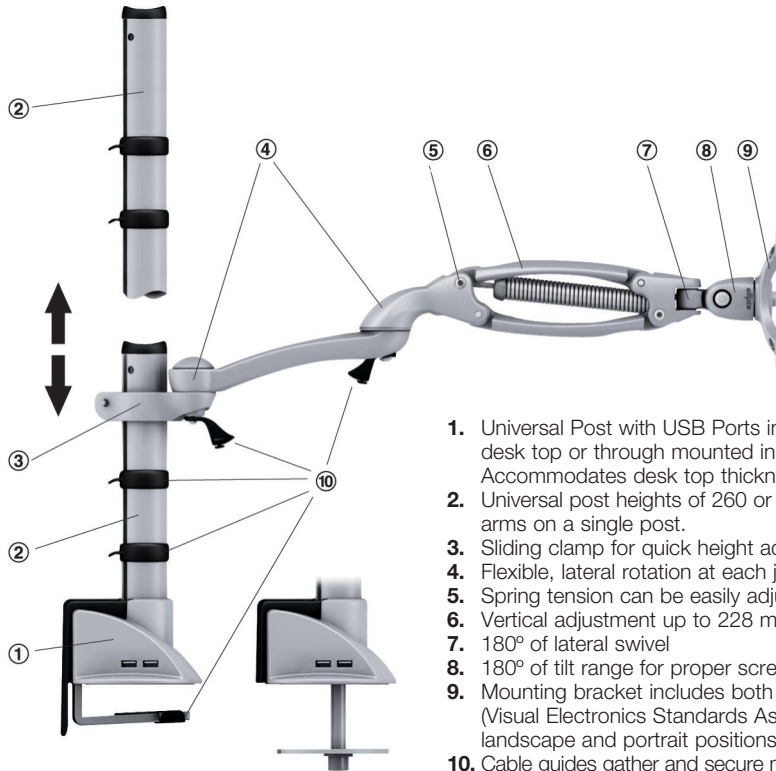

Ellipta®

More flexibility

Better communication

More creative freedom

1. Universal Post with USB Ports includes 4 (2.0) USB ports, and can be clamp mounted to desk top or through mounted in a standard grommet hole up to Ø80 mm (3 1/8"). Accommodates desk top thicknesses of 8 to 75 mm (5/16" to 3").
2. Universal post heights of 260 or 570 mm (10 1/4" or 22 1/2") allow for mounting of multiple arms on a single post.
3. Sliding clamp for quick height adjustment without tools.
4. Flexible, lateral rotation at each joint for an unlimited range of settings.
5. Spring tension can be easily adjusted to counterbalance the weight of the monitor.
6. Vertical adjustment up to 228 mm (9") for optimal screen height.
7. 180° of lateral swivel
8. 180° of tilt range for proper screen angle
9. Mounting bracket includes both 75 and 100 mm (3" and 4") patterns to comply with VESA (Visual Electronics Standards Association) mounting standards. Rotate flat screen between landscape and portrait positions.
10. Cable guides gather and secure monitor wires, keeping the work surface clear of unsightly cables.

5

Range of Adjustment:

With Short Arm

With Medium Arm

With Long Arm

Dimensional data not binding. We reserve the right to alter specifications without notice.

Dimensions in mm
Inches are approximate

FC **5.15**