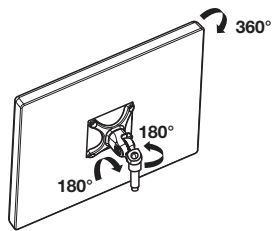

Ellipta®

More flexibility

Better communication

More creative freedom

1. Universal Post with USB Ports includes 4 (2.0) USB ports, and can be clamp mounted to desk top or through mounted in a standard grommet hole up to Ø80 mm (3 1/8"). Accommodates desk top thicknesses of 8 to 75 mm (5/16" to 3").
2. Universal post heights of 260 or 570 mm (10 1/4" or 22 1/2") allow for mounting of multiple arms on a single post.
3. Sliding clamp for quick height adjustment without tools.
4. Flexible, lateral rotation at each joint for an unlimited range of settings.
5. Spring tension can be easily adjusted to counterbalance the weight of the monitor.
6. Vertical adjustment up to 228 mm (9") for optimal screen height.
7. 180° of lateral swivel
8. 180° of tilt range for proper screen angle
9. Mounting bracket includes both 75 and 100 mm (3" and 4") patterns to comply with VESA (Visual Electronics Standards Association) mounting standards. Rotate flat screen between landscape and portrait positions.
10. Cable guides gather and secure monitor wires, keeping the work surface clear of unsightly cables.

5

Range of Adjustment:

With Short Arm

With Medium Arm

With Long Arm

Dimensional data not binding. We reserve the right to alter specifications without notice.

Dimensions in mm
Inches are approximate

FC **5.15**