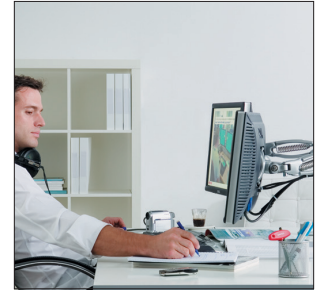

Ellipta®

More flexibility

Better communication

More creative freedom

1. Universal Post with USB Ports includes 4 (2.0) USB ports, and can be clamp mounted to desk top or through mounted in a standard grommet hole up to Ø80 mm (3 1/8"). Accommodates desk top thicknesses of 8 to 75 mm (5/16" to 3").
2. Universal post heights of 260 or 570 mm (10 1/4" or 22 1/2") allow for mounting of multiple arms on a single post.
3. Sliding clamp for quick height adjustment without tools.
4. Flexible, lateral rotation at each joint for an unlimited range of settings.
5. Spring tension can be easily adjusted to counterbalance the weight of the monitor.
6. Vertical adjustment up to 228 mm (9") for optimal screen height.
7. 180° of lateral swivel
8. 180° of tilt range for proper screen angle
9. Mounting bracket includes both 75 and 100 mm (3" and 4") patterns to comply with VESA (Visual Electronics Standards Association) mounting standards. Rotate flat screen between landscape and portrait positions.
10. Cable guides gather and secure monitor wires, keeping the work surface clear of unsightly cables.

5

Range of Adjustment:

With Short Arm

With Medium Arm

With Long Arm

Dimensional data not binding. We reserve the right to alter specifications without notice.

Dimensions in mm
Inches are approximate

FC **5.15**