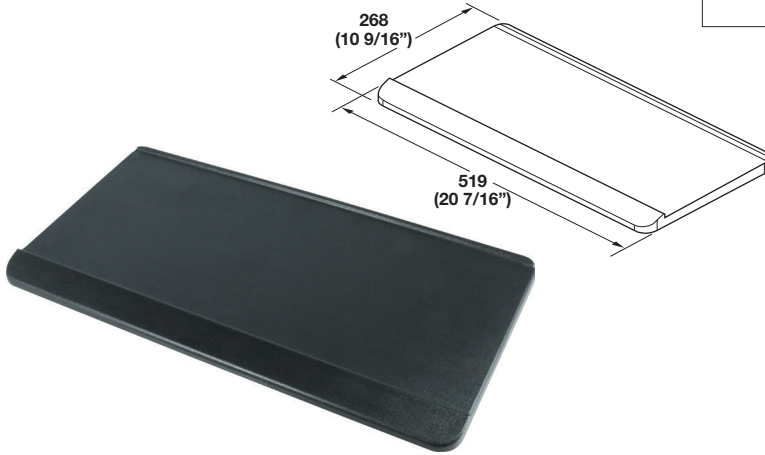

**Keyboard Combo Packs**

- Entry level arm and tray combos that provide economical price points

**Keyboard Tray Combo 5500CV1703**

- Low profile arm with knob adjustment for both height and tilt
- 360° swivel
- 17" track with 6" of height adjustment

Material: Arm: Steel; Tray: ABS Plastic

Color	Item No.
black	632.68.316

**Supplied With**  
Keyboard arm  
Anti-skid mat

5

**Keyboard Tray Combo 7431CV1731**

- Low profile with Lift N Lock leverless adjustment
- 360° swivel
- 17" track with 6" of height adjustment

Material: Arm: Steel; Tray: ABS Plastic

Color	Item No.
black	632.68.317

**Supplied With**  
Keyboard arm  
Anti-skid mat  
Swivel mouse platform for left or right handed attachment

Dimensions in mm  
Inches are approximate