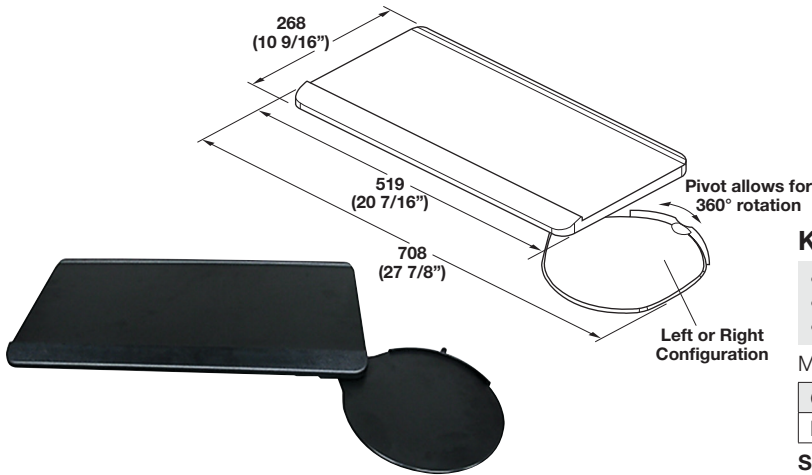

**Keyboard Combo Packs**

- Entry level arm and tray combos that provide economical price points

**Keyboard Tray Combo 5500CV1703**

- Low profile arm with knob adjustment for both height and tilt
- 360° swivel
- 17" track with 6" of height adjustment

Material: Arm: Steel; Tray: ABS Plastic

Color	Item No.
black	632.68.316

**Supplied With**  
Keyboard arm  
Anti-skid mat

5

**Keyboard Tray Combo 7431CV1731**

- Low profile with Lift N Lock leverless adjustment
- 360° swivel
- 17" track with 6" of height adjustment

Material: Arm: Steel; Tray: ABS Plastic

Color	Item No.
black	632.68.317

**Supplied With**  
Keyboard arm  
Anti-skid mat  
Swivel mouse platform for left or right handed attachment

Dimensions in mm  
Inches are approximate