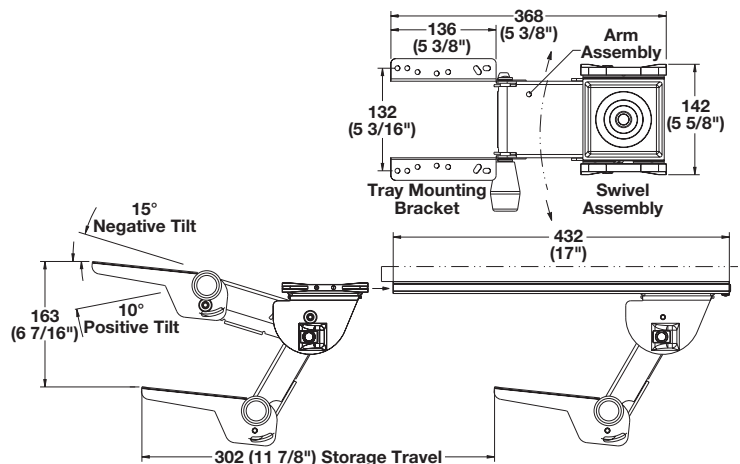

**Keyboard Combo Packs**

- Entry level arm and tray combos that provide economical price points

**Keyboard Tray Combo 5500CV1703**

- Low profile arm with knob adjustment for both height and tilt
- 360° swivel
- 17" track with 6" of height adjustment

Material: Arm: Steel; Tray: ABS Plastic

Color	Item No.
black	632.68.316

**Supplied With**  
Keyboard arm  
Anti-skid mat

5

**Keyboard Tray Combo 7431CV1731**

- Low profile with Lift N Lock leverless adjustment
- 360° swivel
- 17" track with 6" of height adjustment

Material: Arm: Steel; Tray: ABS Plastic

Color	Item No.
black	632.68.317

**Supplied With**  
Keyboard arm  
Anti-skid mat  
Swivel mouse platform for left or right handed attachment

Dimensions in mm  
Inches are approximate