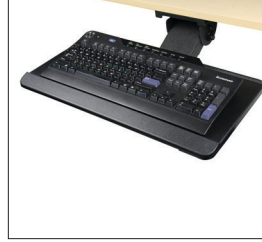

**Keyboard Combo Packs**

- Entry level arm and tray combos that provide economical price points

**Keyboard Tray Combo 5500CV1703**

- Low profile arm with knob adjustment for both height and tilt
- 360° swivel
- 17" track with 6" of height adjustment

Material: Arm: Steel; Tray: ABS Plastic

Color	Item No.
black	632.68.316

**Supplied With**  
Keyboard arm  
Anti-skid mat

5

**Keyboard Tray Combo 7431CV1731**

- Low profile with Lift N Lock leverless adjustment
- 360° swivel
- 17" track with 6" of height adjustment

Material: Arm: Steel; Tray: ABS Plastic

Color	Item No.
black	632.68.317

**Supplied With**  
Keyboard arm  
Anti-skid mat  
Swivel mouse platform for left or right handed attachment

Dimensions in mm  
Inches are approximate