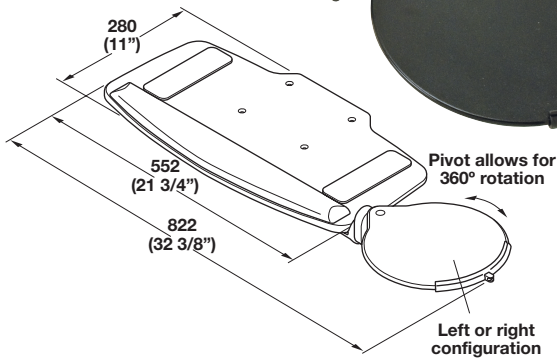

Keyboard Tray - Harmony

- Anti-skid pads prevent keyboard slippage
 - Removable, snap-in 19" gel-like foam wrist rest offers gentle support
 - Mousing surface smoothly and easily adjusts from side to side for left or right-hand use, with three forward index positions, built-in cable manager and fence to prevent slippage
- Track length: 552 mm (21 3/4")

Material: Plastic

Color	Item No.
black	632.68.395

5

Keyboard Tray - HDPE

- HDPE (High Density Polyethylene) tray is fully recyclable
- Mouse tray with guard to prevent slippage of the mouse
- Mouse tray is height adjustable & swivels 360°

Material: Arm mechanism: Steel, epoxy-coated
Keyboard tray: HDPE Plastic

Color	Item No.
black	632.68.336

Set Supplied With

Tray
Mouse pad

Mix and Match Arms & Trays to suit your needs

Arms	Page	Trays	Page
Encore (good)	5.6	Economy (good)	5.9
Echo (better)	5.7	Harmony (better)	5.10
Ovation (best)	5.8	HDPE (best)	5.10

Dimensions in mm
Inches are approximate