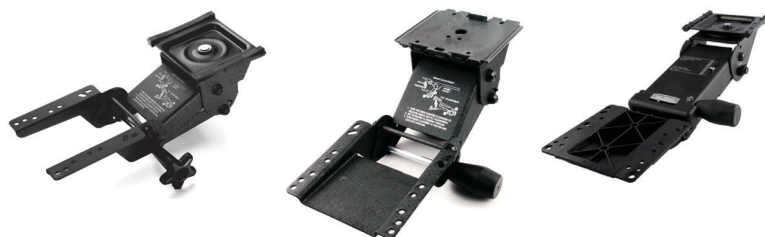

Keyboard Tray - Harmony

- Anti-skid pads prevent keyboard slippage
 - Removable, snap-in 19" gel-like foam wrist rest offers gentle support
 - Mousing surface smoothly and easily adjusts from side to side for left or right-hand use, with three forward index positions, built-in cable manager and fence to prevent slippage
- Track length: 552 mm (21 3/4")

Material: Plastic

Color	Item No.
black	632.68.395

5

Keyboard Tray - HDPE

- HDPE (High Density Polyethylene) tray is fully recyclable
- Mouse tray with guard to prevent slippage of the mouse
- Mouse tray is height adjustable & swivels 360°

Material: Arm mechanism: Steel, epoxy-coated
Keyboard tray: HDPE Plastic

Color	Item No.
black	632.68.336

Set Supplied With

Tray
Mouse pad

Mix and Match Arms & Trays to suit your needs

Arms	Page	Trays	Page
Encore (good)	5.6	Economy (good)	5.9
Echo (better)	5.7	Harmony (better)	5.10
Ovation (best)	5.8	HDPE (best)	5.10