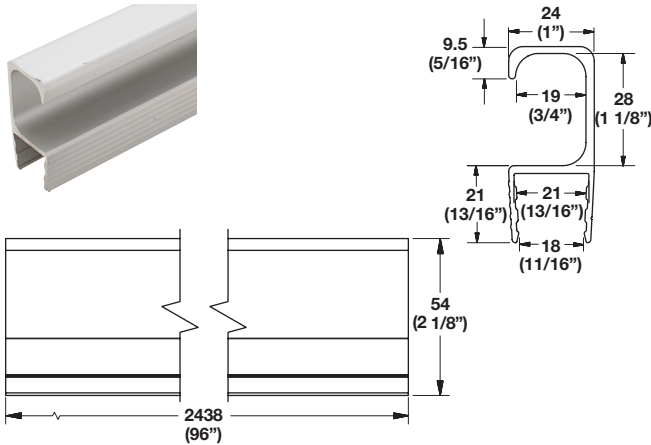

Track Joiner

- Connects and aligns two pieces of wall track together horizontally
- Insert two connectors into the square holes on the end of one track and slide the two tracks together

Material: Plastic

Color	Item No.
black	792.00.310

Shelf Stiffener

- Applies to the edge of 19 mm (3/4") panel for added strength and protection of edges
- Attaches to the panel by tapping on with a rubber mallet
Length: 2438 mm (96")

Material: Aluminum

Finish	Item No.
matt aluminum	792.01.030

Extruded Handle

- Applies to the edge of a 19 mm (3/4") door
- Attaches to the panel by tapping on with a rubber mallet
Length: 2438 mm (96")

Material: Aluminum

Finish	Item No.
matt aluminum	792.01.060

Bar Handle

Material: Center: Aluminum matt; Ends: Zinc; Color: black

A	C	Item No.
188 (7 7/16")	160 (6 5/16")	111.95.063
412 (16 1/4")	384 (15 1/8")	111.95.069

Dimensional data not binding. We reserve the right to alter specifications without notice.