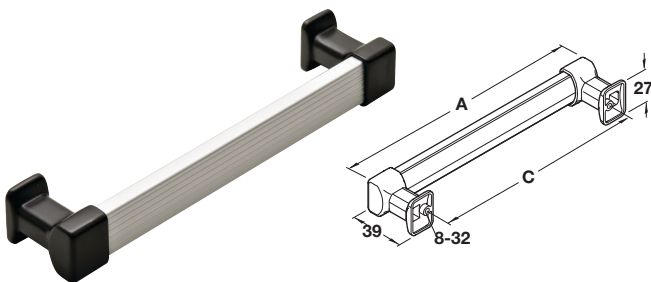

Track Joiner

- Connects and aligns two pieces of wall track together horizontally
- Insert two connectors into the square holes on the end of one track and slide the two tracks together

Material: Plastic

Color	Item No.
black	792.00.310

Shelf Stiffener

- Applies to the edge of 19 mm (3/4") panel for added strength and protection of edges
- Attaches to the panel by tapping on with a rubber mallet
Length: 2438 mm (96")

Material: Aluminum

Finish	Item No.
matt aluminum	792.01.030

Extruded Handle

- Applies to the edge of a 19 mm (3/4") door
- Attaches to the panel by tapping on with a rubber mallet
Length: 2438 mm (96")

Material: Aluminum

Finish	Item No.
matt aluminum	792.01.060

Bar Handle

Material: Center: Aluminum matt; Ends: Zinc; Color: black

A	C	Item No.
188 (7 7/16")	160 (6 5/16")	111.95.063
412 (16 1/4")	384 (15 1/8")	111.95.069

Dimensional data not binding. We reserve the right to alter specifications without notice.