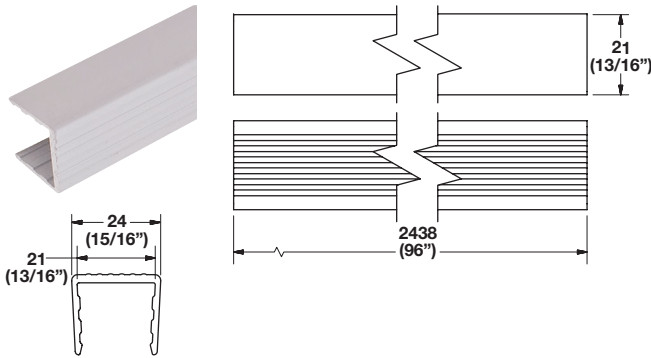

Track Joiner

- Connects and aligns two pieces of wall track together horizontally
- Insert two connectors into the square holes on the end of one track and slide the two tracks together

Material: Plastic

Color	Item No.
black	792.00.310

Shelf Stiffener

- Applies to the edge of 19 mm (3/4") panel for added strength and protection of edges
- Attaches to the panel by tapping on with a rubber mallet
Length: 2438 mm (96")

Material: Aluminum

Finish	Item No.
matt aluminum	792.01.030

Extruded Handle

- Applies to the edge of a 19 mm (3/4") door
- Attaches to the panel by tapping on with a rubber mallet
Length: 2438 mm (96")

Material: Aluminum

Finish	Item No.
matt aluminum	792.01.060

Bar Handle

Material: Center: Aluminum matt; Ends: Zinc; Color: black

A	C	Item No.
188 (7 7/16")	160 (6 5/16")	111.95.063
412 (16 1/4")	384 (15 1/8")	111.95.069

Dimensional data not binding. We reserve the right to alter specifications without notice.