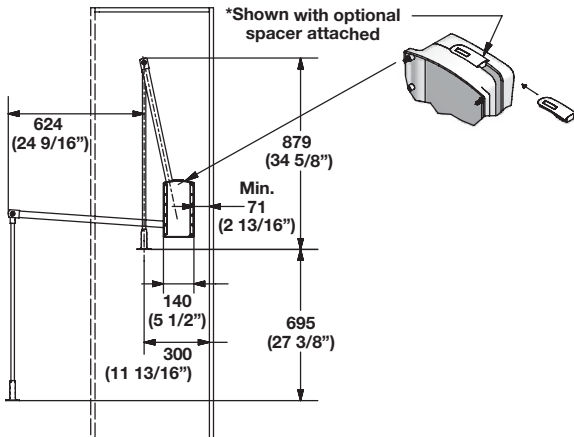

4

Dimensions in mm
Inches are approximate

Wardrobe Lift

- For attachment to closet sides with screws
- Weight capacity: 12 kg (26 lbs.)
- Height: 839 mm (33 1/16")
- Wardrobe tubes: Ø22 mm, with adjustment feature for different widths of closets

Material: Arms and pole: Steel; Housing: Plastic

For inside Closet widths	Chrome-plated/Black	Black powder-coated/Black
540 - 660 (21 1/4" - 26")	805.31.201	805.31.301
660 - 890 (26" - 35 1/16")	805.31.202	805.31.302
890 - 1210 (35 1/16" - 47 5/8")	805.31.203	805.31.303

Supplied With

Mounting hardware

Wardrobe Lift

- For attachment to closet sides with screws
- For inside closet widths: 890 - 1210 mm (35 1/16" - 47 5/8")
- Weight capacity: 15 kg (33 lbs.)
- Height: 839 mm (33 1/16")
- Wardrobe tubes: Ø22 mm, with adjustment feature for different widths of closets

Material: Steel; Finish: chrome-plated

Length	Item No.
1800 (70 7/8")	805.31.295
1524 (60")	805.31.296
1219 (48")	805.31.297

Dimensional data not binding. We reserve the right to alter specifications without notice.