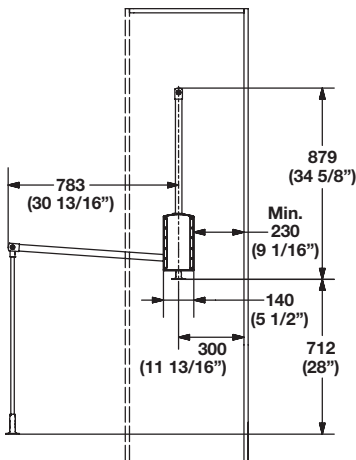

4

Dimensions in mm
Inches are approximate

Wardrobe Lift

- For attachment to closet sides with screws
- Weight capacity: 12 kg (26 lbs.)
- Height: 839 mm (33 1/16")
- Wardrobe tubes: Ø22 mm, with adjustment feature for different widths of closets

Material: Arms and pole: Steel; Housing: Plastic

For inside Closet widths	Chrome-plated/Black	Black powder-coated/Black
540 - 660 (21 1/4" - 26")	805.31.201	805.31.301
660 - 890 (26" - 35 1/16")	805.31.202	805.31.302
890 - 1210 (35 1/16" - 47 5/8")	805.31.203	805.31.303

Supplied With

Mounting hardware

Wardrobe Lift

- For attachment to closet sides with screws
- For inside closet widths: 890 - 1210 mm (35 1/16" - 47 5/8")
- Weight capacity: 15 kg (33 lbs.)
- Height: 839 mm (33 1/16")
- Wardrobe tubes: Ø22 mm, with adjustment feature for different widths of closets

Material: Steel; Finish: chrome-plated

Length	Item No.
1800 (70 7/8")	805.31.295
1524 (60")	805.31.296
1219 (48")	805.31.297

Dimensional data not binding. We reserve the right to alter specifications without notice.