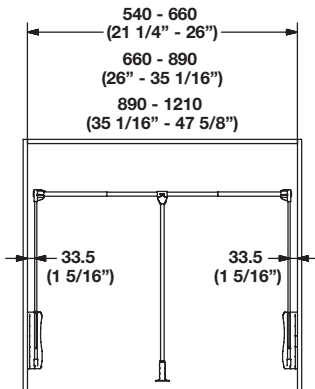

4

Dimensions in mm
Inches are approximate

Wardrobe Lift

- For attachment to closet sides with screws
- Weight capacity: 12 kg (26 lbs.)
- Height: 839 mm (33 1/16")
- Wardrobe tubes: Ø22 mm, with adjustment feature for different widths of closets

Material: Arms and pole: Steel; Housing: Plastic

For inside Closet widths	Chrome-plated/Black	Black powder-coated/Black
540 - 660 (21 1/4" - 26")	805.31.201	805.31.301
660 - 890 (26" - 35 1/16")	805.31.202	805.31.302
890 - 1210 (35 1/16" - 47 5/8")	805.31.203	805.31.303

Supplied With

Mounting hardware

Wardrobe Lift

- For attachment to closet sides with screws
- For inside closet widths: 890 - 1210 mm (35 1/16" - 47 5/8")
- Weight capacity: 15 kg (33 lbs.)
- Height: 839 mm (33 1/16")
- Wardrobe tubes: Ø22 mm, with adjustment feature for different widths of closets

Material: Steel; Finish: chrome-plated

Length	Item No.
1800 (70 7/8")	805.31.295
1524 (60")	805.31.296
1219 (48")	805.31.297

Dimensional data not binding. We reserve the right to alter specifications without notice.