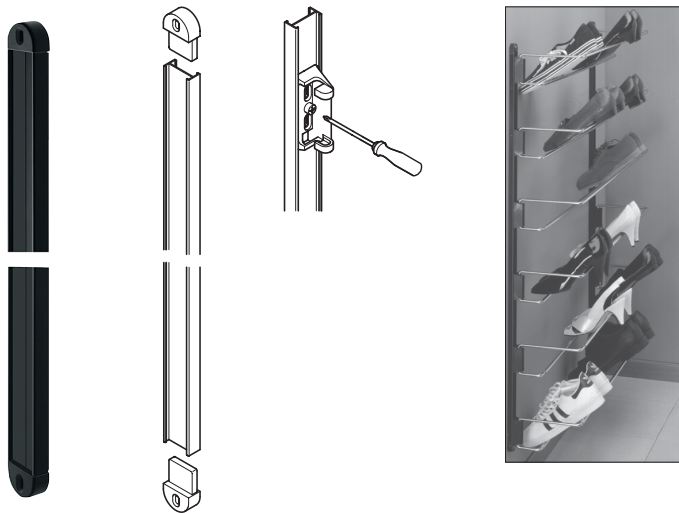

Shoe Rack

- Attaches to wall with screws (not included)
- Extends from 460 - 750 mm (18 1/8" - 29 1/2")

Material: Steel; Mounting parts: Plastic

Finish/Color	Item No.
chrome-plated/silver	892.12.906

Wall Track

- For above shoe rack
- Height adjustable
- Length: 1120 mm (44") including end caps

Material: Rail: Aluminum, oxidized; End caps: Plastic

Color	Item No.
silver	892.12.900

Pair Supplied With
2 tracks

Shoe Rack

- Adjustable from 560 - 1000 mm

Material: Rod: Steel; Mounting parts: Plastic

Color	Item No.
black	892.11.300

Dimensional data not binding. We reserve the right to alter specifications without notice.

Flat head screws