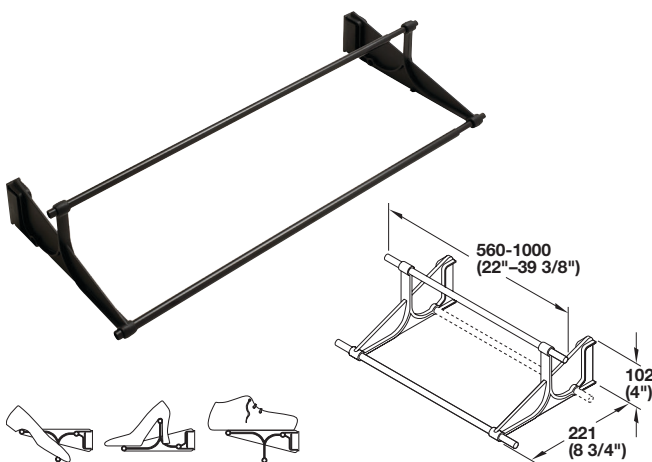

Shoe Rack

- Attaches to wall with screws (not included)
- Extends from 460 - 750 mm (18 1/8" - 29 1/2")

Material: Steel; Mounting parts: Plastic

Finish/Color	Item No.
chrome-plated/silver	892.12.906

Wall Track

- For above shoe rack
- Height adjustable
- Length: 1120 mm (44") including end caps

Material: Rail: Aluminum, oxidized; End caps: Plastic

Color	Item No.
silver	892.12.900

Pair Supplied With
2 tracks

Shoe Rack

- Adjustable from 560 - 1000 mm

Material: Rod: Steel; Mounting parts: Plastic

Color	Item No.
black	892.11.300

Dimensional data not binding. We reserve the right to alter specifications without notice.

Flat head screws