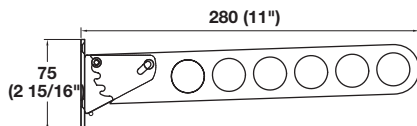

4

Wardrobe Rail

- Mounts under the cabinet top
- Retractable
- Load capacity: 10 kg (22 lbs.)

Material: Track: Steel, epoxy-coated; Color: almond
Rail: Steel; Finish: nickel-plated

Length	Item No.
290 (11 5/8")	805.12.303
340 (13 1/2")	805.12.358
390 (15 1/2")	805.12.401
440 (17 1/2")	805.12.456

Wardrobe Rail

- With plastic runner
- Mounts under the cabinet top
- Retractable

Material: Steel; Finish: nickel-plated

Length	Load capacity	Item No.
260 (10 1/4")	8 kg (17 1/2 lbs.)	805.01.752
310 (12 1/4")	6 kg (13 lbs.)	805.01.761

In Top Lock Position

In Free Position

Laundry Valet

- For hanging clothing on clothes hangers
- Four angled positions for the arm
- L x H: 280 x 271 mm (11" x 10 11/16")

Material: Steel

Finish	Item No.
polished chrome	805.43.250