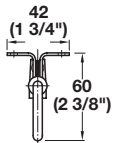

4

Wardrobe Rail

- Mounts under the cabinet top
- Retractable
- Load capacity: 10 kg (22 lbs.)

Material: Track: Steel, epoxy-coated; Color: almond
Rail: Steel; Finish: nickel-plated

Length	Item No.
290 (11 5/8")	805.12.303
340 (13 1/2")	805.12.358
390 (15 1/2")	805.12.401
440 (17 1/2")	805.12.456

Wardrobe Rail

- With plastic runner
- Mounts under the cabinet top
- Retractable

Material: Steel; Finish: nickel-plated

Length	Load capacity	Item No.
260 (10 1/4")	8 kg (17 1/2 lbs.)	805.01.752
310 (12 1/4")	6 kg (13 lbs.)	805.01.761

In Top Lock Position

In Free Position

Laundry Valet

- For hanging clothing on clothes hangers
- Four angled positions for the arm
- L x H: 280 x 271 mm (11" x 10 11/16")

Material: Steel

Finish	Item No.
polished chrome	805.43.250