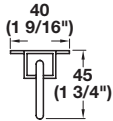

4

Wardrobe Rail

- Mounts under the cabinet top
- Retractable
- Load capacity: 10 kg (22 lbs.)

Material: Track: Steel, epoxy-coated; Color: almond
Rail: Steel; Finish: nickel-plated

Length	Item No.
290 (11 5/8")	805.12.303
340 (13 1/2")	805.12.358
390 (15 1/2")	805.12.401
440 (17 1/2")	805.12.456

Wardrobe Rail

- With plastic runner
- Mounts under the cabinet top
- Retractable

Material: Steel; Finish: nickel-plated

Length	Load capacity	Item No.
260 (10 1/4")	8 kg (17 1/2 lbs.)	805.01.752
310 (12 1/4")	6 kg (13 lbs.)	805.01.761

In Top Lock Position

In Free Position

Laundry Valet

- For hanging clothing on clothes hangers
- Four angled positions for the arm
- L x H: 280 x 271 mm (11" x 10 11/16")

Material: Steel

Finish	Item No.
polished chrome	805.43.250