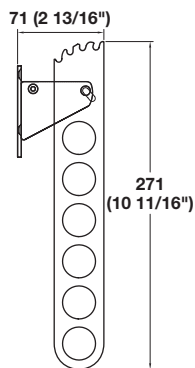

4

Wardrobe Rail

- Mounts under the cabinet top
- Retractable
- Load capacity: 10 kg (22 lbs.)

Material: Track: Steel, epoxy-coated; Color: almond
Rail: Steel; Finish: nickel-plated

Length	Item No.
290 (11 5/8")	805.12.303
340 (13 1/2")	805.12.358
390 (15 1/2")	805.12.401
440 (17 1/2")	805.12.456

Wardrobe Rail

- With plastic runner
- Mounts under the cabinet top
- Retractable

Material: Steel; Finish: nickel-plated

Length	Load capacity	Item No.
260 (10 1/4")	8 kg (17 1/2 lbs.)	805.01.752
310 (12 1/4")	6 kg (13 lbs.)	805.01.761

In Top Lock Position

In Free Position

Laundry Valet

- For hanging clothing on clothes hangers
- Four angled positions for the arm
- L x H: 280 x 271 mm (11" x 10 11/16")

Material: Steel

Finish	Item No.
polished chrome	805.43.250