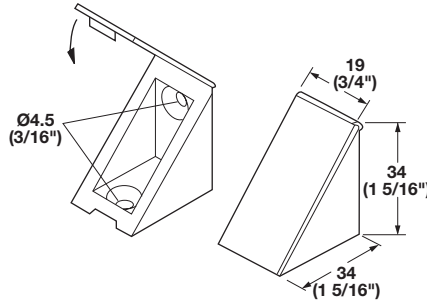

Angle Bracket

Material: Steel, epoxy-coated

| Color | Item No. |
|-------|------------|
| white | 260.35.740 |
| brown | 260.35.140 |

Angle Bracket

- With attached cover cap

Material: Plastic

| Color | Item No. |
|-------------|------------|
| white | 260.24.740 |
| beige | 260.24.440 |
| brown | 260.24.140 |
| black | 260.24.340 |
| candlelight | 260.24.640 |
| cherry | 260.24.940 |

H-Channel

- Used to attach two panels together side by side in a corner application
- For use on 19 mm (3/4") material
L x W x H: 327 x 22 x 25 mm (12 7/8" x 7/8" x 1")

Material: Plastic

| Color | Item No. |
|-------------|------------|
| white | 282.79.700 |
| almond | 282.79.400 |
| black | 282.79.300 |
| brown | 282.79.110 |
| candlelight | 282.79.600 |
| cherry | 282.79.900 |

Dimensional data not binding. We reserve the right to alter specifications without notice.

| | |
|------------------|-----------------------------|
| Flat head screws | Pages 11.137-11.138, 11.140 |
| Pan head screws | Pages 11.139-11.140 |

Dimensions in mm
Inches are approximate