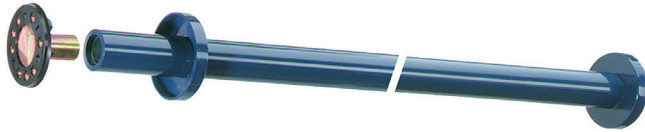

HEWI

- The wardrobe tube is non-returnable if cut
- Certain items are special ordered and are non-returnable

Wardrobe Tube

- Available in 4 stock lengths, cuttable on-site
- Complete with rosettes and fastening hardware for wood
- Rosette Ø70 mm (2 3/4")
Ø33 mm (1 5/16")

Material: Polyamide, with steel core

Cutable Range	Standard Length	Item No.
140 (5 1/2") to 500 (19 11/16")	500 (19 11/16")	988.50.1..
501 (19 3/4") to 1000 (39 3/8")	1000 (39 3/8")	988.50.2..
1001 (39 7/16") to 1500 (59 1/16")	1500 (59 1/16")	988.50.3..
1501 (59 1/8") to 2000 (78 3/4")	2000 (78 3/4")	988.50.4..

Theft-proof Clothes Hanger

- Slides onto wardrobe tubes up to Ø40 mm (1 9/16")
Ø15 mm (5/8")
- Length: 450 mm (18")

Material: Polyamide

Item No.
804.57.1..

Clothes Hanger

- Hangs onto wardrobe tubes up to Ø40 mm (1 9/16")
Ø15 mm (5/8")
- Length: 450 mm (18")

Material: Polyamide

Item No.
804.56.1..

Coat/Trouser Hanger

- With swivel feature
- Hangs onto wardrobe tubes up to Ø33 mm (1 5/16")
Ø15 mm (5/8")
- Length: 440 mm (17 5/16")

Material: Polyamide

Item No.
804.58.2..