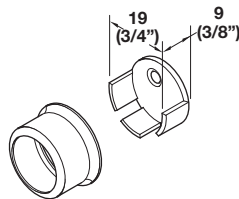

Wardrobe Tube - Ø19 mm (3/4")

- Round, welded
- Add 0.5 mm for PVC coating*
- Length: 2500 mm (98 7/16")

Material: Steel, electro-plated or Plastic, PVC

Finish	Item No.
chrome-plated	801.23.200
white PVC	801.23.700
black PVC	801.23.300

Material: Steel, electro-plated

Finish	Item No.
chrome-plated	803.52.200

Wardrobe Tube - Ø25 mm (1")

- Round, welded
- Length: 2500 mm (98 7/16")

Material: Steel

Finish	Item No.
chrome-plated, polished	801.12.205

Packing: 10 pcs.

Wardrobe Tube Support

- For mounting on the side panel
- Set screw for tightening rail to support

Material: Zinc

Finish	Item No.
chrome-plated	803.52.213

Pair Supplied With

- 2 supports
- Mounting screws

Wardrobe Tube Center Support

- For screw-mounting under a shelf

Material: Zinc, die-cast

Finish	Item No.
chrome-plated	802.02.250

Dimensional data not binding. We reserve the right to alter specifications without notice.