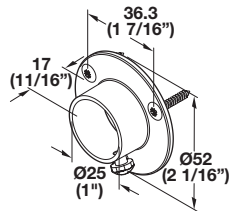

Wardrobe Tube - Ø19 mm (3/4")

- Round, welded
- Add 0.5 mm for PVC coating*
- Length: 2500 mm (98 7/16")

Material: Steel, electro-plated or Plastic, PVC

Finish	Item No.
chrome-plated	801.23.200
white PVC	801.23.700
black PVC	801.23.300

Material: Steel, electro-plated

Finish	Item No.
chrome-plated	803.52.200

Wardrobe Tube - Ø25 mm (1")

- Round, welded
- Length: 2500 mm (98 7/16")

Material: Steel

Finish	Item No.
chrome-plated, polished	801.12.205

Packing: 10 pcs.

Wardrobe Tube Support

- For mounting on the side panel
- Set screw for tightening rail to support

Material: Zinc

Finish	Item No.
chrome-plated	803.52.213

Pair Supplied With

- 2 supports
- Mounting screws

Wardrobe Tube Center Support

- For screw-mounting under a shelf

Material: Zinc, die-cast

Finish	Item No.
chrome-plated	802.02.250

Dimensional data not binding. We reserve the right to alter specifications without notice.