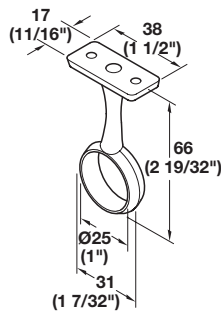

Wardrobe Tube - Ø19 mm (3/4")

- Round, welded
- Add 0.5 mm for PVC coating*
- Length: 2500 mm (98 7/16")

Material: Steel, electro-plated or Plastic, PVC

Finish	Item No.
chrome-plated	801.23.200
white PVC	801.23.700
black PVC	801.23.300

Material: Steel, electro-plated

Finish	Item No.
chrome-plated	803.52.200

Wardrobe Tube - Ø25 mm (1")

- Round, welded
- Length: 2500 mm (98 7/16")

Material: Steel

Finish	Item No.
chrome-plated, polished	801.12.205

Packing: 10 pcs.

Wardrobe Tube Support

- For mounting on the side panel
- Set screw for tightening rail to support

Material: Zinc

Finish	Item No.
chrome-plated	803.52.213

Pair Supplied With

- 2 supports
- Mounting screws

Wardrobe Tube Center Support

- For screw-mounting under a shelf

Material: Zinc, die-cast

Finish	Item No.
chrome-plated	802.02.250

Dimensional data not binding. We reserve the right to alter specifications without notice.