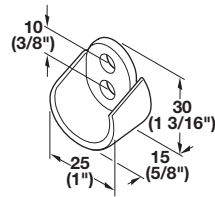

Wardrobe Tube - Ø19 mm (3/4")

- Round, welded
- Add 0.5 mm for PVC coating*
- Length: 2500 mm (98 7/16")

Material: Steel, electro-plated or Plastic, PVC

Finish	Item No.
chrome-plated	801.23.200
white PVC	801.23.700
black PVC	801.23.300

Material: Steel, electro-plated

Finish	Item No.
chrome-plated	803.52.200

Wardrobe Tube - Ø25 mm (1")

- Round, welded
- Length: 2500 mm (98 7/16")

Material: Steel

Finish	Item No.
chrome-plated, polished	801.12.205

Packing: 10 pcs.

Wardrobe Tube Support

- For mounting on the side panel
- Set screw for tightening rail to support

Material: Zinc

Finish	Item No.
chrome-plated	803.52.213

Pair Supplied With

- 2 supports
- Mounting screws

Wardrobe Tube Center Support

- For screw-mounting under a shelf

Material: Zinc, die-cast

Finish	Item No.
chrome-plated	802.02.250

Dimensional data not binding. We reserve the right to alter specifications without notice.