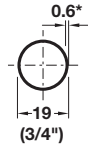

Wardrobe Tube - Ø19 mm (3/4")

- Round, welded
- Add 0.5 mm for PVC coating*
- Length: 2500 mm (98 7/16")

Material: Steel, electro-plated or Plastic, PVC

Finish	Item No.
chrome-plated	801.23.200
white PVC	801.23.700
black PVC	801.23.300

Material: Steel, electro-plated

Finish	Item No.
chrome-plated	803.52.200

Wardrobe Tube - Ø25 mm (1")

- Round, welded
- Length: 2500 mm (98 7/16")

Material: Steel

Finish	Item No.
chrome-plated, polished	801.12.205

Packing: 10 pcs.

Wardrobe Tube Support

- For mounting on the side panel
- Set screw for tightening rail to support

Material: Zinc

Finish	Item No.
chrome-plated	803.52.213

Pair Supplied With

- 2 supports
- Mounting screws

Wardrobe Tube Center Support

- For screw-mounting under a shelf

Material: Zinc, die-cast

Finish	Item No.
chrome-plated	802.02.250

Dimensional data not binding. We reserve the right to alter specifications without notice.