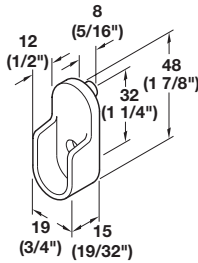

**Oval Wardrobe Tube with Supports**

Material: Steel; Finish: chrome-plated

Length	Item No.
451 (17 3/4")	801.13.245
603 (23 3/4")	801.13.246
756 (29 3/4")	801.13.247
908 (35 3/4")	801.13.248
1217 (47 15/16")	801.13.244

**Set Supplied With**

Tube  
Supports

Wardrobe tube support

**Oval Wardrobe Tube with Supports**

Material: Aluminum

Length	Matt Aluminum	Matt Nickel	Dark Oil-Rubbed Bronze
451 (17 3/4")	801.13.385	801.13.685	801.13.185
603 (23 3/4")	801.13.386	801.13.686	801.13.186
756 (29 3/4")	801.13.387	801.13.687	801.13.187
908 (35 3/4")	801.13.388	801.13.688	801.13.188
1217 (47 15/16")	801.13.384	801.13.684	801.13.184

**Set Supplied With**

Tube  
Supports

Dimensional data not binding. We reserve the right to alter specifications without notice.