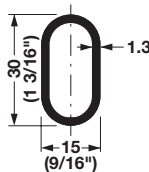

**Oval Wardrobe Tube with Supports**

Material: Steel; Finish: chrome-plated

Length	Item No.
451 (17 3/4")	801.13.245
603 (23 3/4")	801.13.246
756 (29 3/4")	801.13.247
908 (35 3/4")	801.13.248
1217 (47 15/16")	801.13.244

**Set Supplied With**

Tube  
Supports

Wardrobe tube support

**Oval Wardrobe Tube with Supports**

Material: Aluminum

Length	Matt Aluminum	Matt Nickel	Dark Oil-Rubbed Bronze
451 (17 3/4")	801.13.385	801.13.685	801.13.185
603 (23 3/4")	801.13.386	801.13.686	801.13.186
756 (29 3/4")	801.13.387	801.13.687	801.13.187
908 (35 3/4")	801.13.388	801.13.688	801.13.188
1217 (47 15/16")	801.13.384	801.13.684	801.13.184

**Set Supplied With**

Tube  
Supports

Dimensional data not binding. We reserve the right to alter specifications without notice.