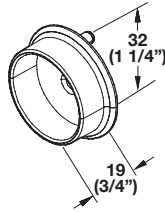

**Synergy**

**Wardrobe Tube Support**

**Wardrobe Tube with Supports**

- Round  
Ø33 mm (1 5/16")

Material: Aluminum, powder-coated; Color: white

Length	Item No.
451 (17 3/4")	801.42.735
603 (23 3/4")	801.42.736
756 (29 3/4")	801.42.737
908 (35 3/4")	801.42.738
1217 (47 15/16")	801.42.734

**Set Supplied With**  
Tube  
Supports

**Wardrobe Tube with Supports**

- Round  
Ø33 mm (1 5/16")

Material: Aluminum, anodized

Length	Polished Chrome	Matt Aluminum	Matt Nickel	Polished Brass	Matt Brass	Dark Oil-Rubbed Bronze
451 (17 3/4")	801.42.235	801.42.935	801.42.635	801.42.835	801.42.535	801.42.135
603 (23 3/4")	801.42.236	801.42.936	801.42.636	801.42.836	801.42.536	801.42.136
756 (29 3/4")	801.42.237	801.42.937	801.42.637	801.42.837	801.42.537	801.42.137
908 (35 3/4")	801.42.238	801.42.938	801.42.638	801.42.838	801.42.538	801.42.138
1217 (47 15/16")	801.42.234	801.42.934	801.42.634	801.42.834	801.42.534	801.42.134