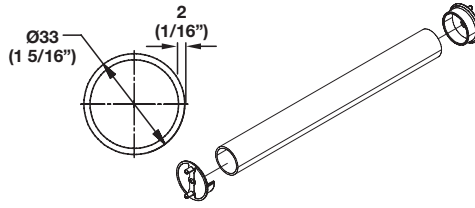

**Synergy**

**Wardrobe Tube Support**

**Wardrobe Tube with Supports**

- Round  
Ø33 mm (1 5/16")

Material: Aluminum, powder-coated; Color: white

Length	Item No.
451 (17 3/4")	801.42.735
603 (23 3/4")	801.42.736
756 (29 3/4")	801.42.737
908 (35 3/4")	801.42.738
1217 (47 15/16")	801.42.734

**Set Supplied With**  
Tube  
Supports

**Wardrobe Tube with Supports**

- Round  
Ø33 mm (1 5/16")

Material: Aluminum, anodized

Length	Polished Chrome	Matt Aluminum	Matt Nickel	Polished Brass	Matt Brass	Dark Oil-Rubbed Bronze
451 (17 3/4")	801.42.235	801.42.935	801.42.635	801.42.835	801.42.535	801.42.135
603 (23 3/4")	801.42.236	801.42.936	801.42.636	801.42.836	801.42.536	801.42.136
756 (29 3/4")	801.42.237	801.42.937	801.42.637	801.42.837	801.42.537	801.42.137
908 (35 3/4")	801.42.238	801.42.938	801.42.638	801.42.838	801.42.538	801.42.138
1217 (47 15/16")	801.42.234	801.42.934	801.42.634	801.42.834	801.42.534	801.42.134

**Set Supplied With**  
Tube  
Supports

4