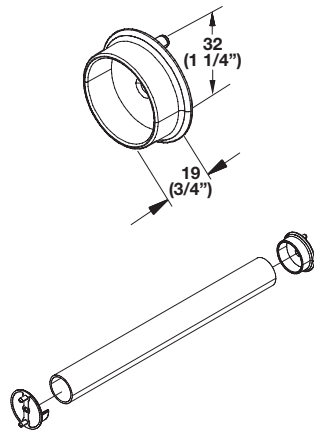

Synergy

Wardrobe Tube

- Round
Ø x L: 33 x 2438 mm (1 5/16" x 8')

Material: Aluminum, anodized; Insert: Plastic

Finish	Item No.
polished chrome	801.42.200
matt aluminum	801.42.900
matt nickel	801.42.600
polished brass	801.42.800
matt brass	801.42.500
dark oil-rubbed bronze	801.42.100

Material: Aluminum, powder-coated

Color	Item No.
white	801.42.710

Packing: 12 pcs.

Wardrobe Tube Support

- With two pins for 5 mm holes
- 32 mm (1 1/4") spacing with an additional screw hole for side panel mounting

- 1 half closed support
- 1 fully closed support

Material: Aluminum, powder-coated

Color	Item No.
white	803.56.710

Wardrobe Tube Center Support

- Surface mount
- For Ø33 mm (1 5/16") rail

Material: Zinc die-cast

Flat head screws

Pages 11.137-11.138, 11.140

Dimensions in mm
Inches are approximate

FC 4.35