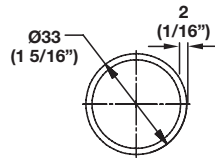

Synergy

Wardrobe Tube

- Round
Ø x L: 33 x 2438 mm (1 5/16" x 8')

Material: Aluminum, anodized; Insert: Plastic

Finish	Item No.
polished chrome	801.42.200
matt aluminum	801.42.900
matt nickel	801.42.600
polished brass	801.42.800
matt brass	801.42.500
dark oil-rubbed bronze	801.42.100

Material: Aluminum, powder-coated

Color	Item No.
white	801.42.710

Packing: 12 pcs.

Wardrobe Tube Support

- With two pins for 5 mm holes
- 32 mm (1 1/4") spacing with an additional screw hole for side panel mounting

Flat head screws

Pages 11.137-11.138, 11.140

Dimensions in mm
Inches are approximate

FC 4.35