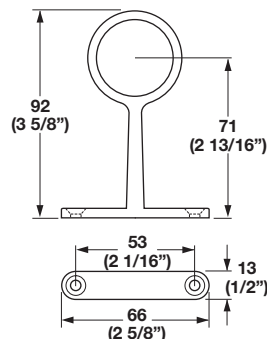

Synergy

Wardrobe Tube

- Round
Ø x L: 33 x 2438 mm (1 5/16" x 8')

Material: Aluminum, anodized; Insert: Plastic

Finish	Item No.
polished chrome	801.42.200
matt aluminum	801.42.900
matt nickel	801.42.600
polished brass	801.42.800
matt brass	801.42.500
dark oil-rubbed bronze	801.42.100

- 1 half closed support
- 1 fully closed support

Material: Aluminum, powder-coated

Color	Item No.
white	803.56.710

Wardrobe Tube Center Support

- Surface mount
- For Ø33 mm (1 5/16") rail

Material: Zinc die-cast

Finish	Item No.
polished chrome	802.06.267
matt aluminum	802.06.367
matt nickel	802.06.667
polished brass	802.06.867
matt brass	802.06.567
dark oil-rubbed bronze	802.06.167

Supplied With

Screws

Dimensional data not binding. We reserve the right to alter specifications without notice.

Flat head screws

Pages 11.137-11.138, 11.140

Dimensions in mm
Inches are approximate

FC 4.35