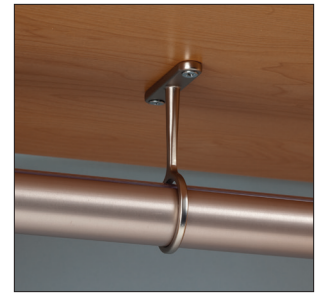

Synergy

Wardrobe Tube

- Round
Ø x L: 33 x 2438 mm (1 5/16" x 8')

Material: Aluminum, anodized; Insert: Plastic

Finish	Item No.
polished chrome	801.42.200
matt aluminum	801.42.900
matt nickel	801.42.600
polished brass	801.42.800
matt brass	801.42.500
dark oil-rubbed bronze	801.42.100

Material: Aluminum, powder-coated

Color	Item No.
white	801.42.710

Packing: 12 pcs.

Wardrobe Tube Support

- With two pins for 5 mm holes
- 32 mm (1 1/4") spacing with an additional screw hole for side panel mounting

Material: Zinc-plated

Finish	Item No.
polished chrome	803.56.200
matt aluminum	803.56.900
matt nickel	803.56.600
polished brass	803.56.800
matt brass	803.56.500
dark oil-rubbed bronze	803.56.100

Pair Supplied With

- 1 half closed support
- 1 fully closed support

Material: Aluminum, powder-coated

Color	Item No.
white	803.56.710

Wardrobe Tube Center Support

- Surface mount
- For Ø33 mm (1 5/16") rail

Material: Zinc die-cast